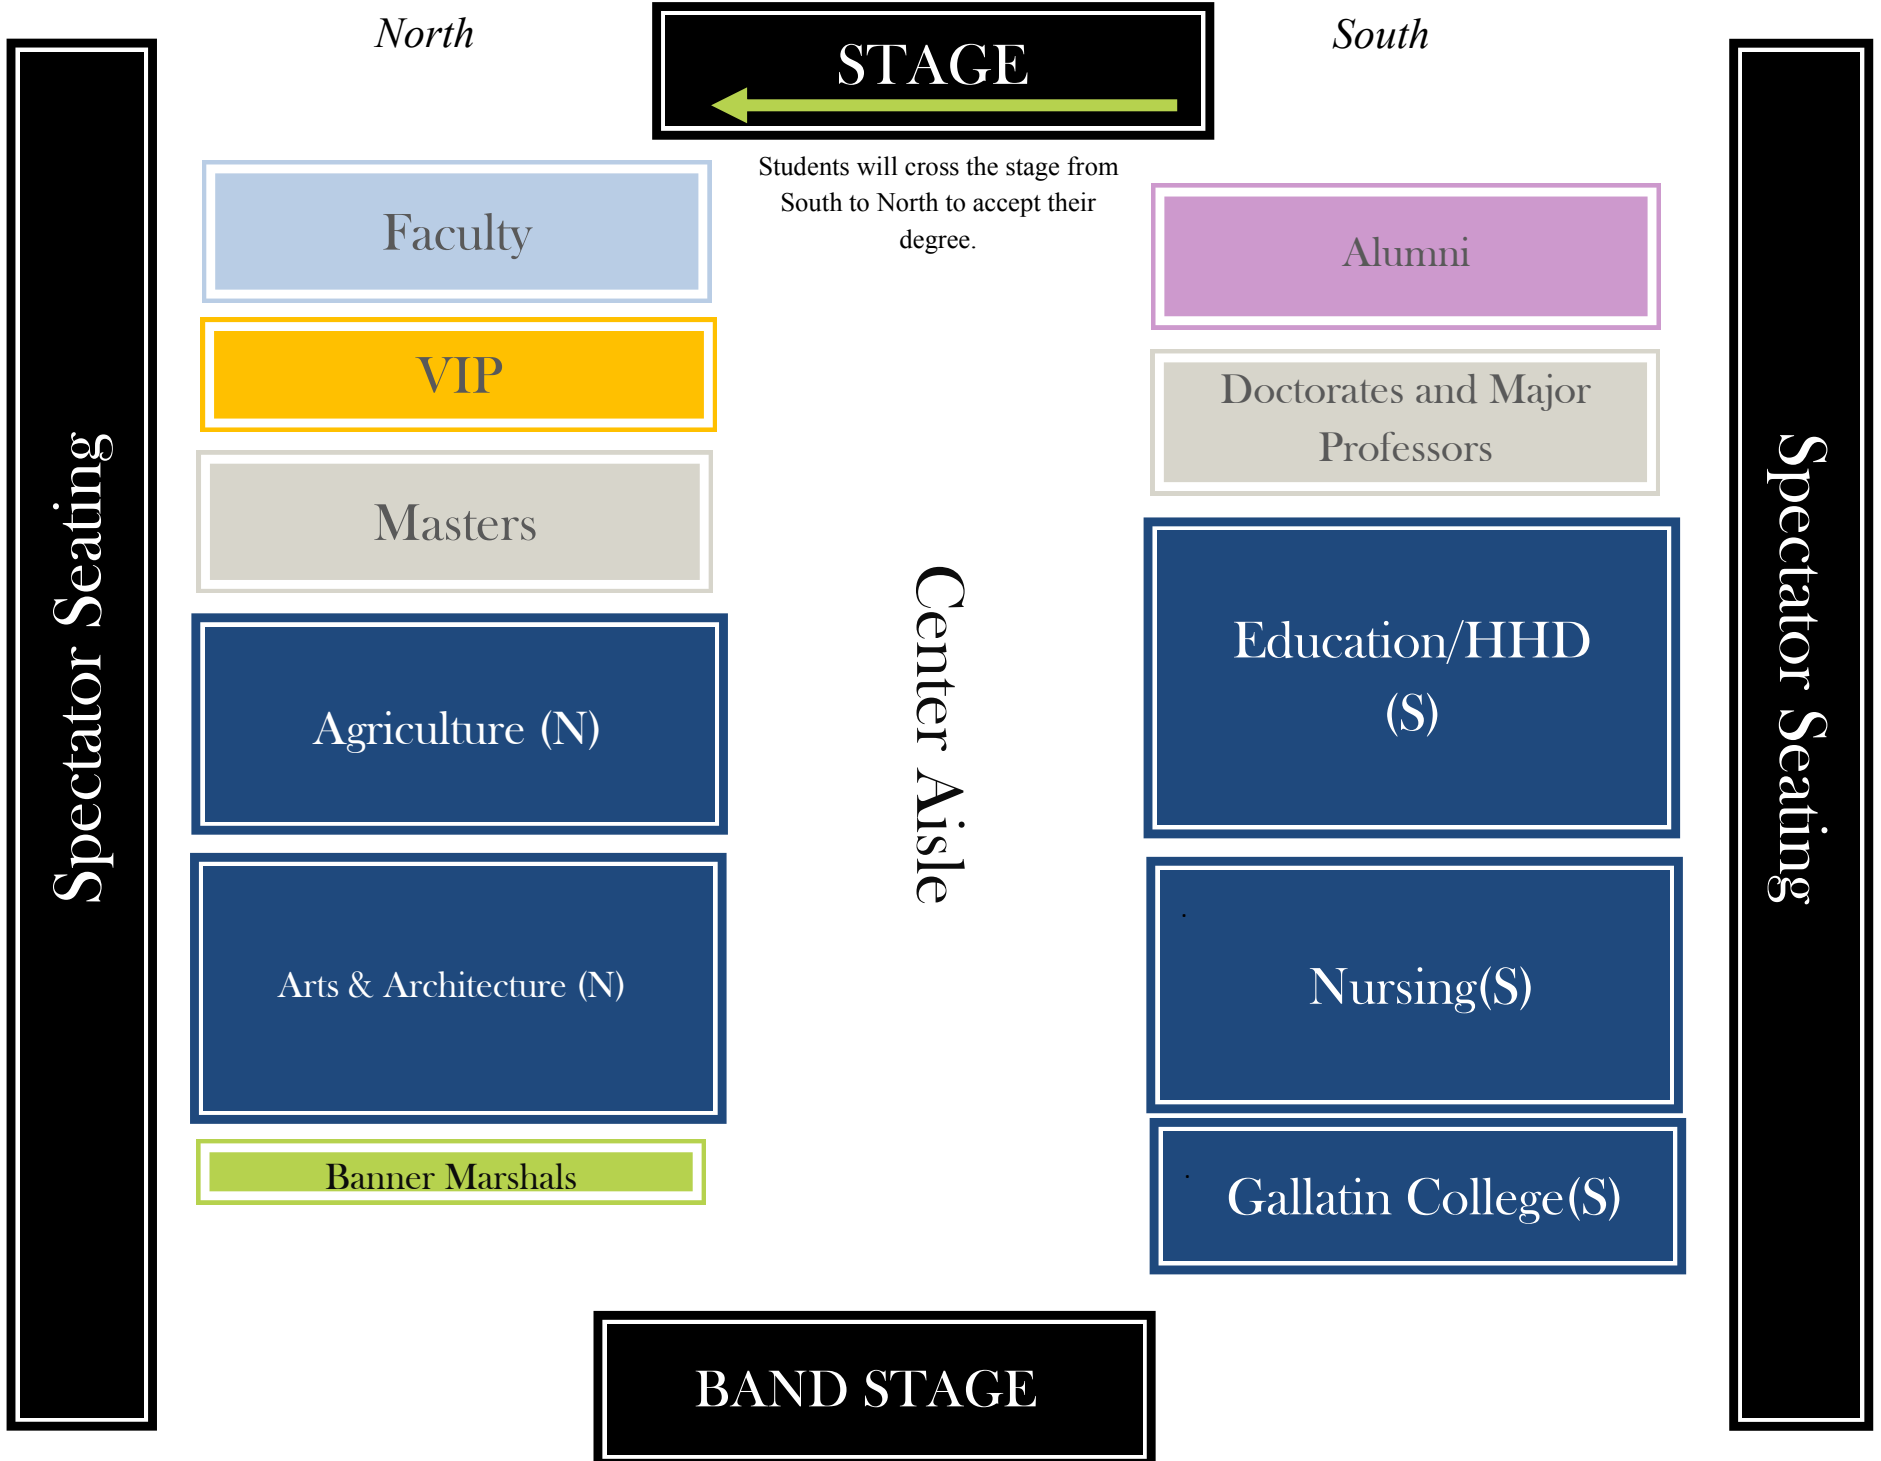

# Morning Seating

*North*

*South*

**STAGE**

Students will cross the stage from South to North to accept their degree.

Faculty

VIP

Masters

Agriculture (N)

Arts & Architecture (N)

Banner Marshals

Alumni

Doctorates and Major Professors

Education/HHD (S)

Nursing(S)

Gallatin College(S)

Center Aisle

Spectator Seating

Spectator Seating

**BAND STAGE**

# Afternoon Seating