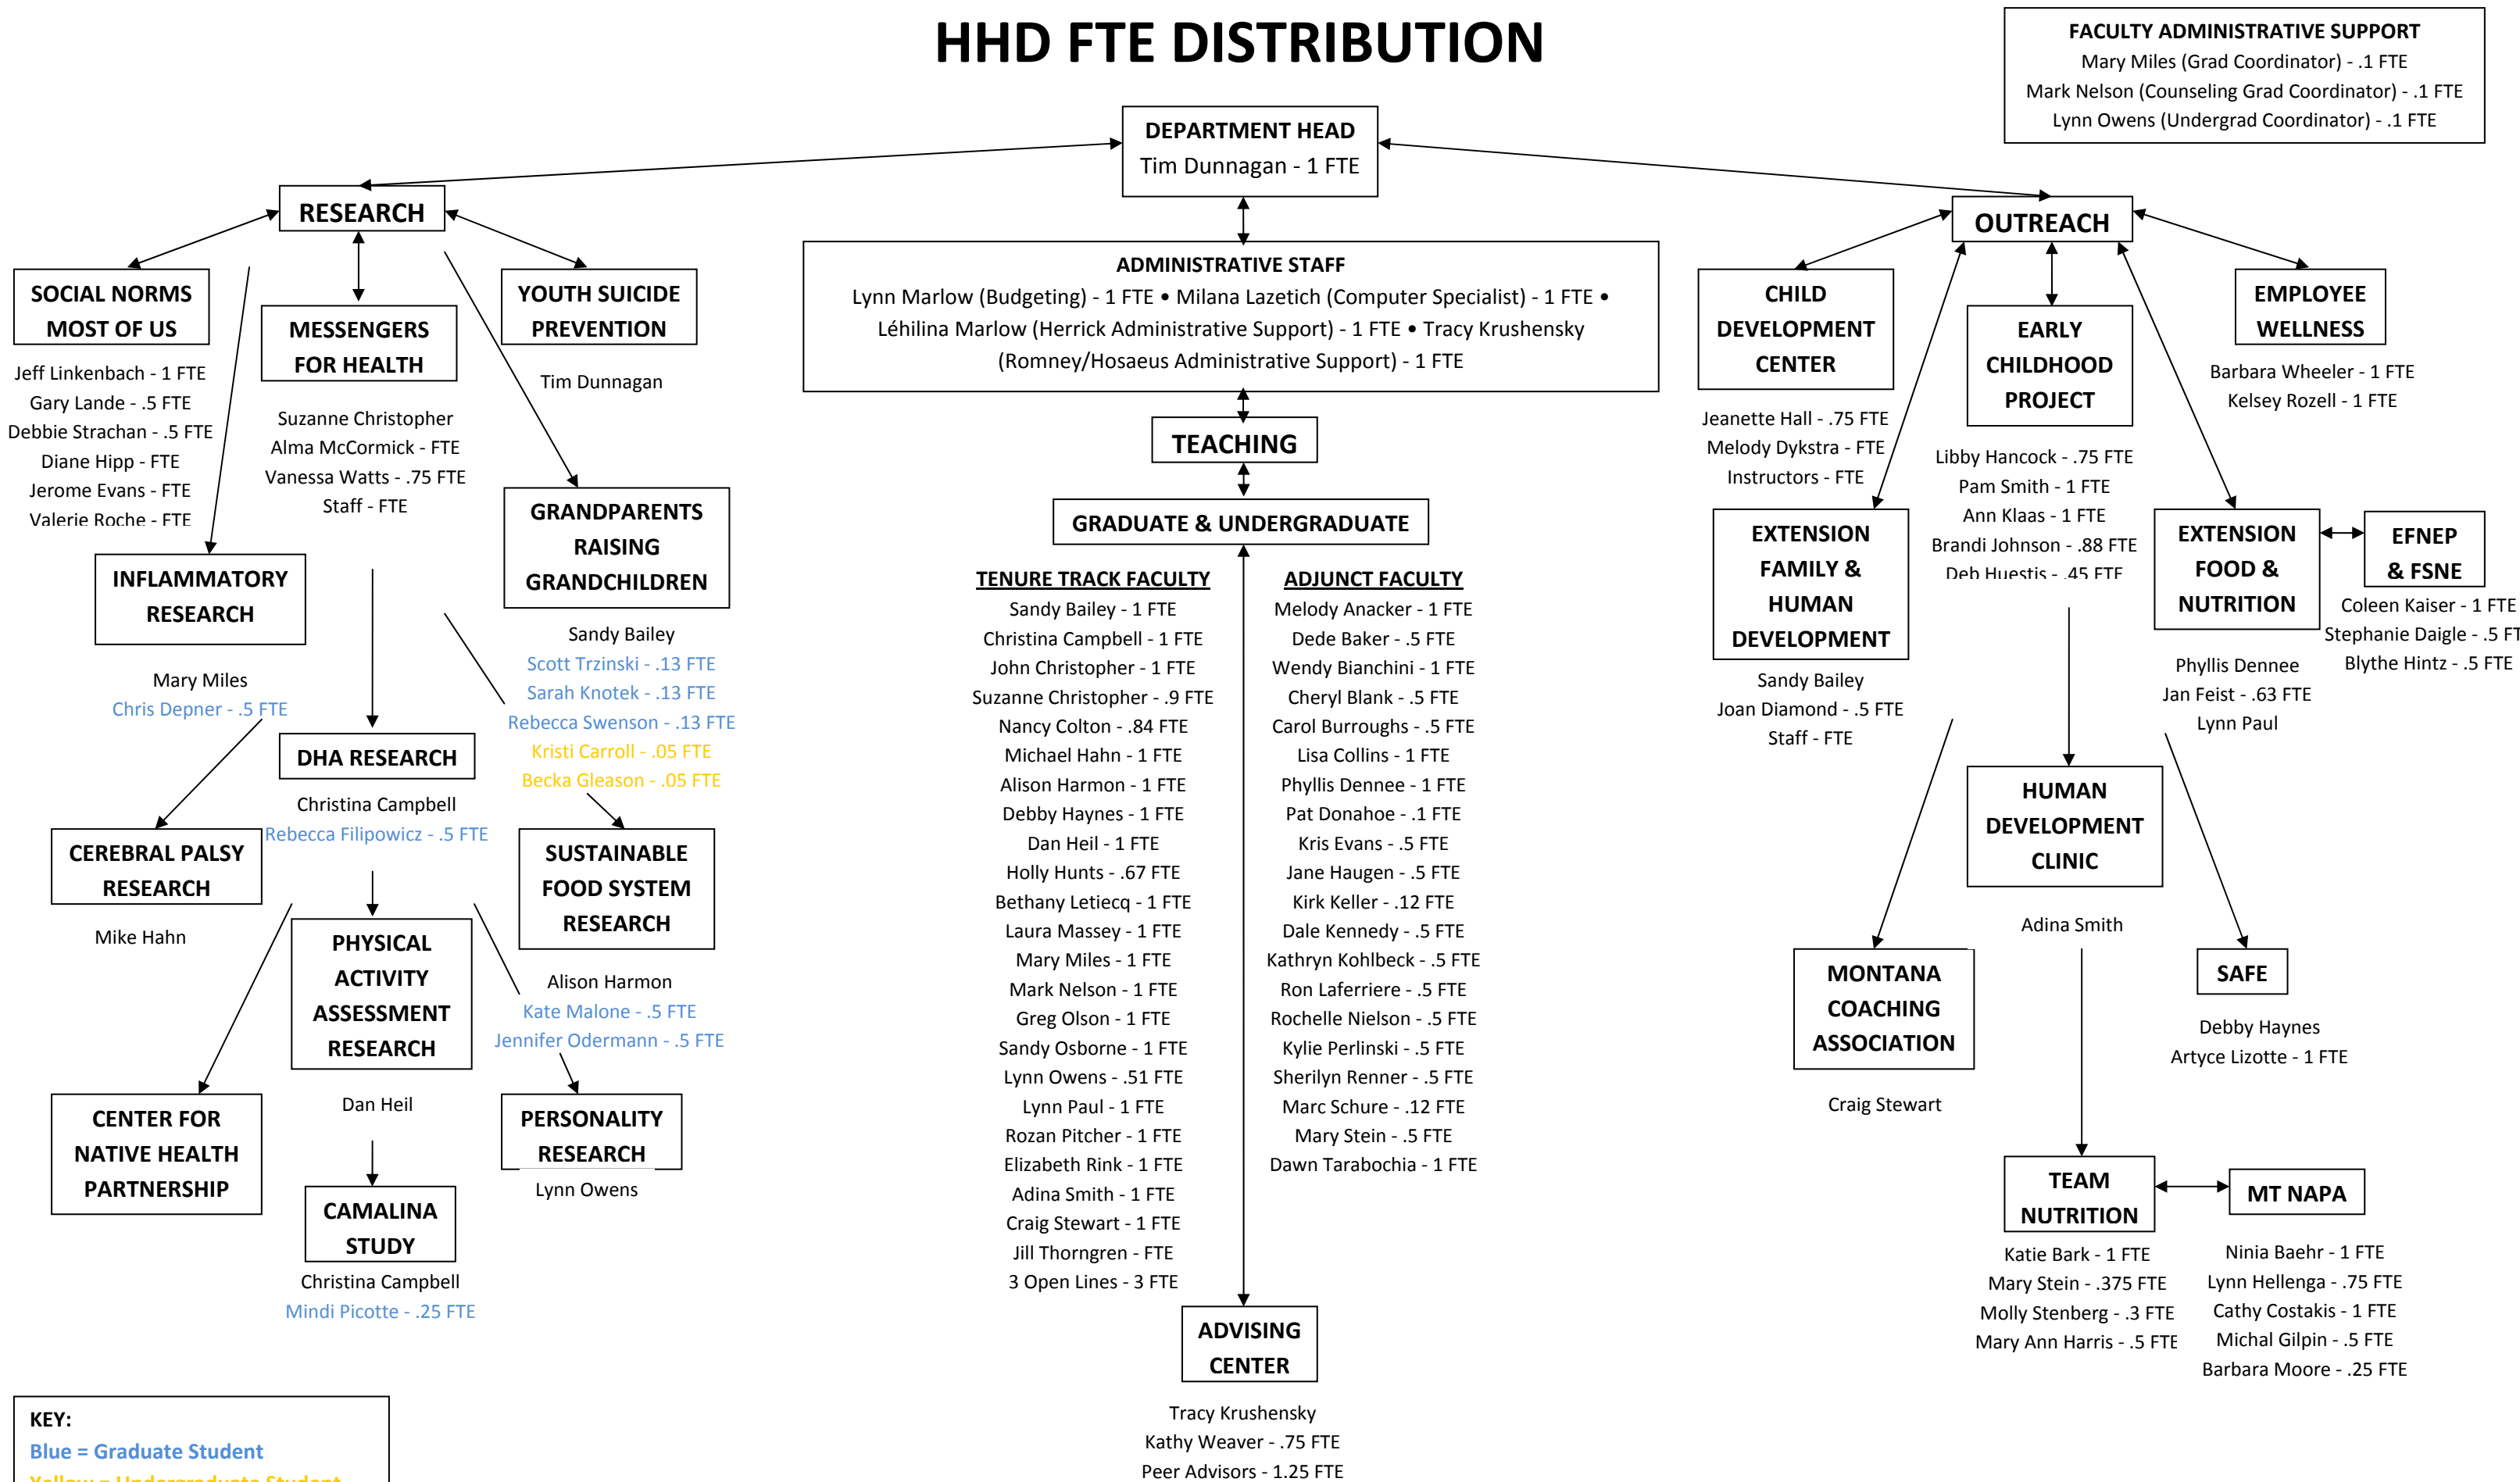

# HHD FTE DISTRIBUTION

**KEY:**  
Blue = Graduate Student  
Yellow = Undergraduate Student

**HHD Mission Statement - Enrich human well-being through teaching, research, and outreach.**