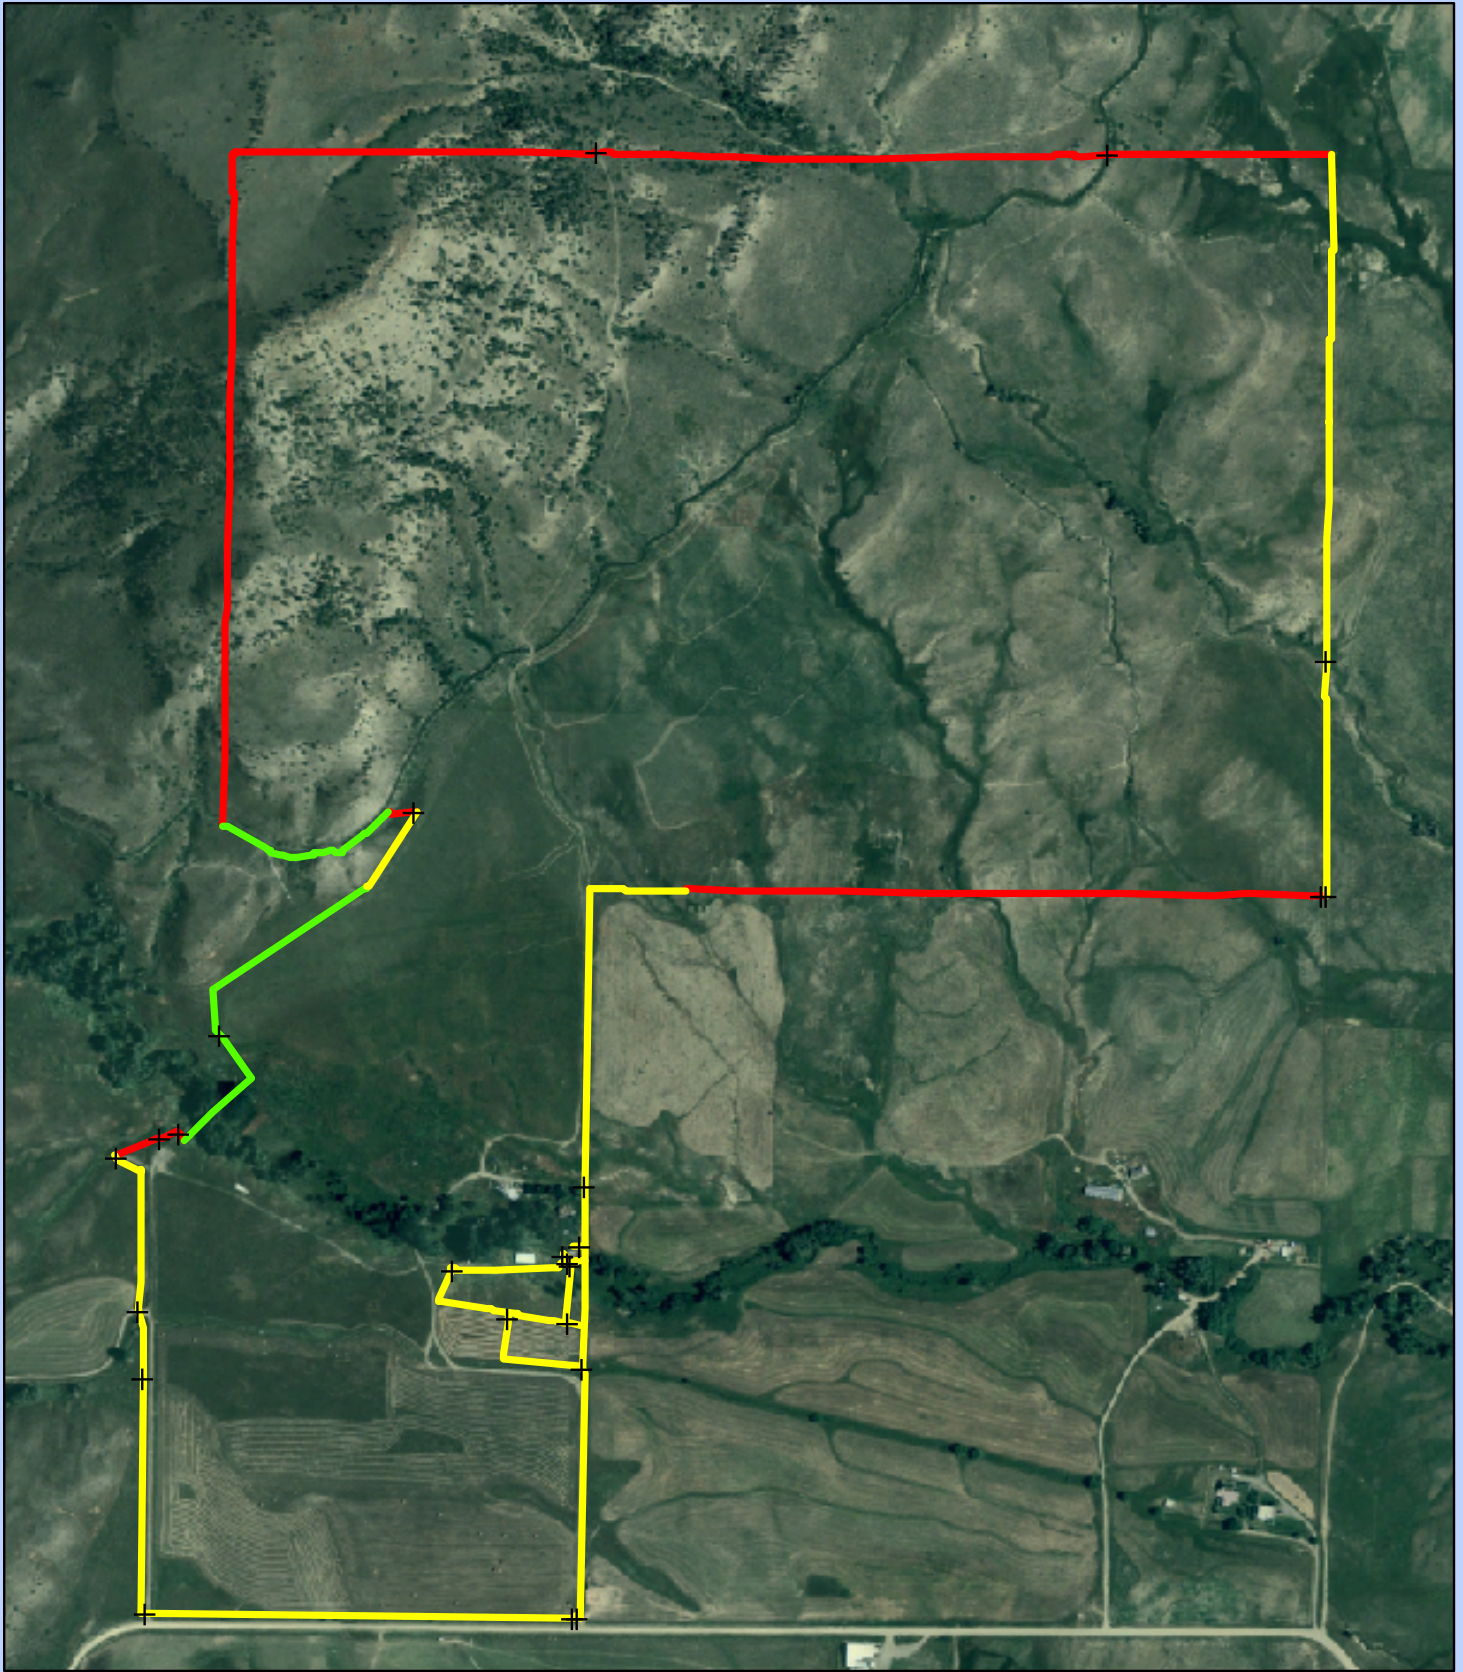

Crazy G Fences

— Good Fence

— Poor Fence

— Fair Fence

+ Gates

0 500 1,000 Feet

Dylan Gibby
11-21-08
Source: Natural
Resource Information
System