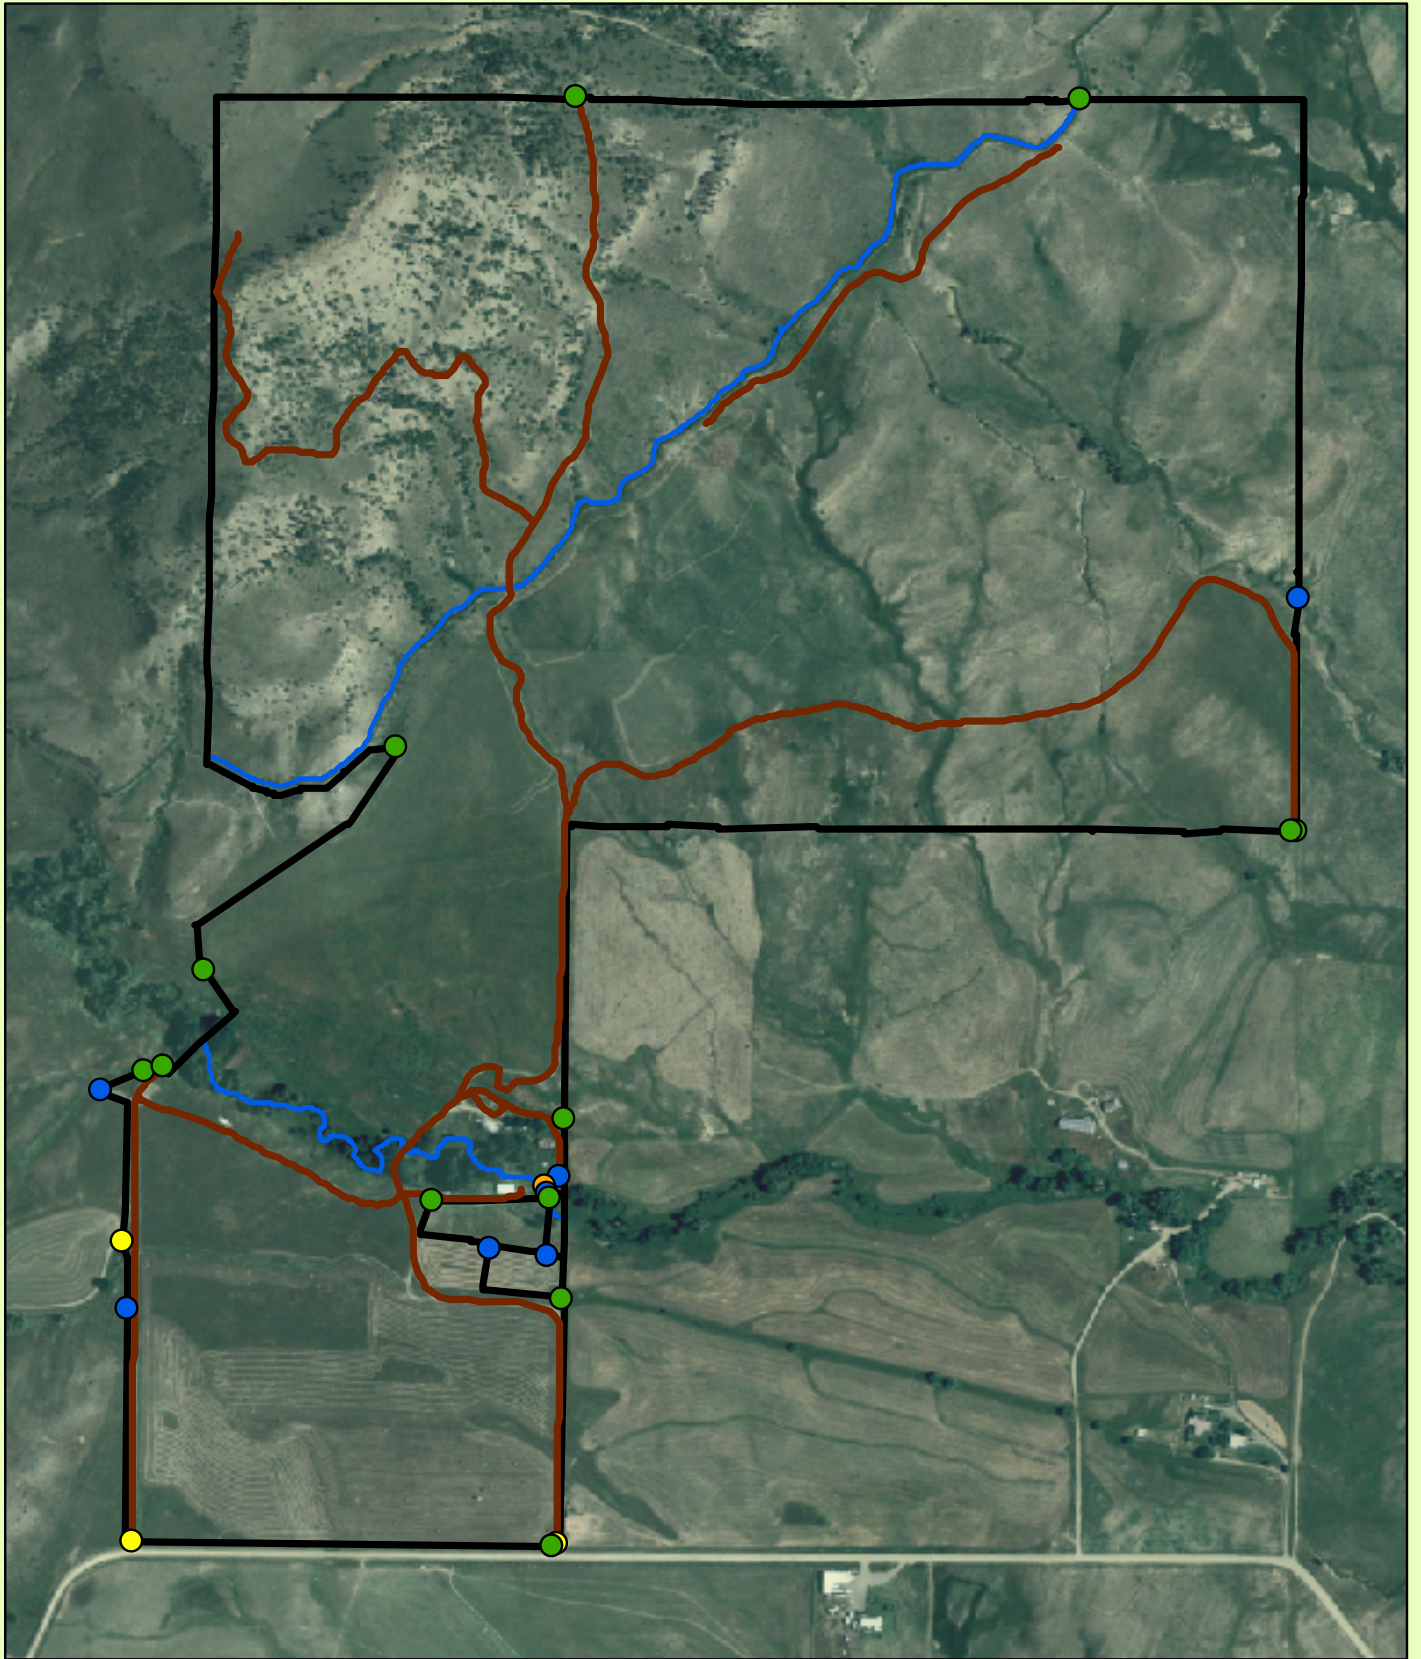

Crazy G Ranch

- Road
- Fence
- Stream
- wire gate
- cattle guard
- metal gate
- wood gate

0 255 510 1,020 Feet

Dylan Gibby
11-21-08
Source: Natural
Resource Information
System