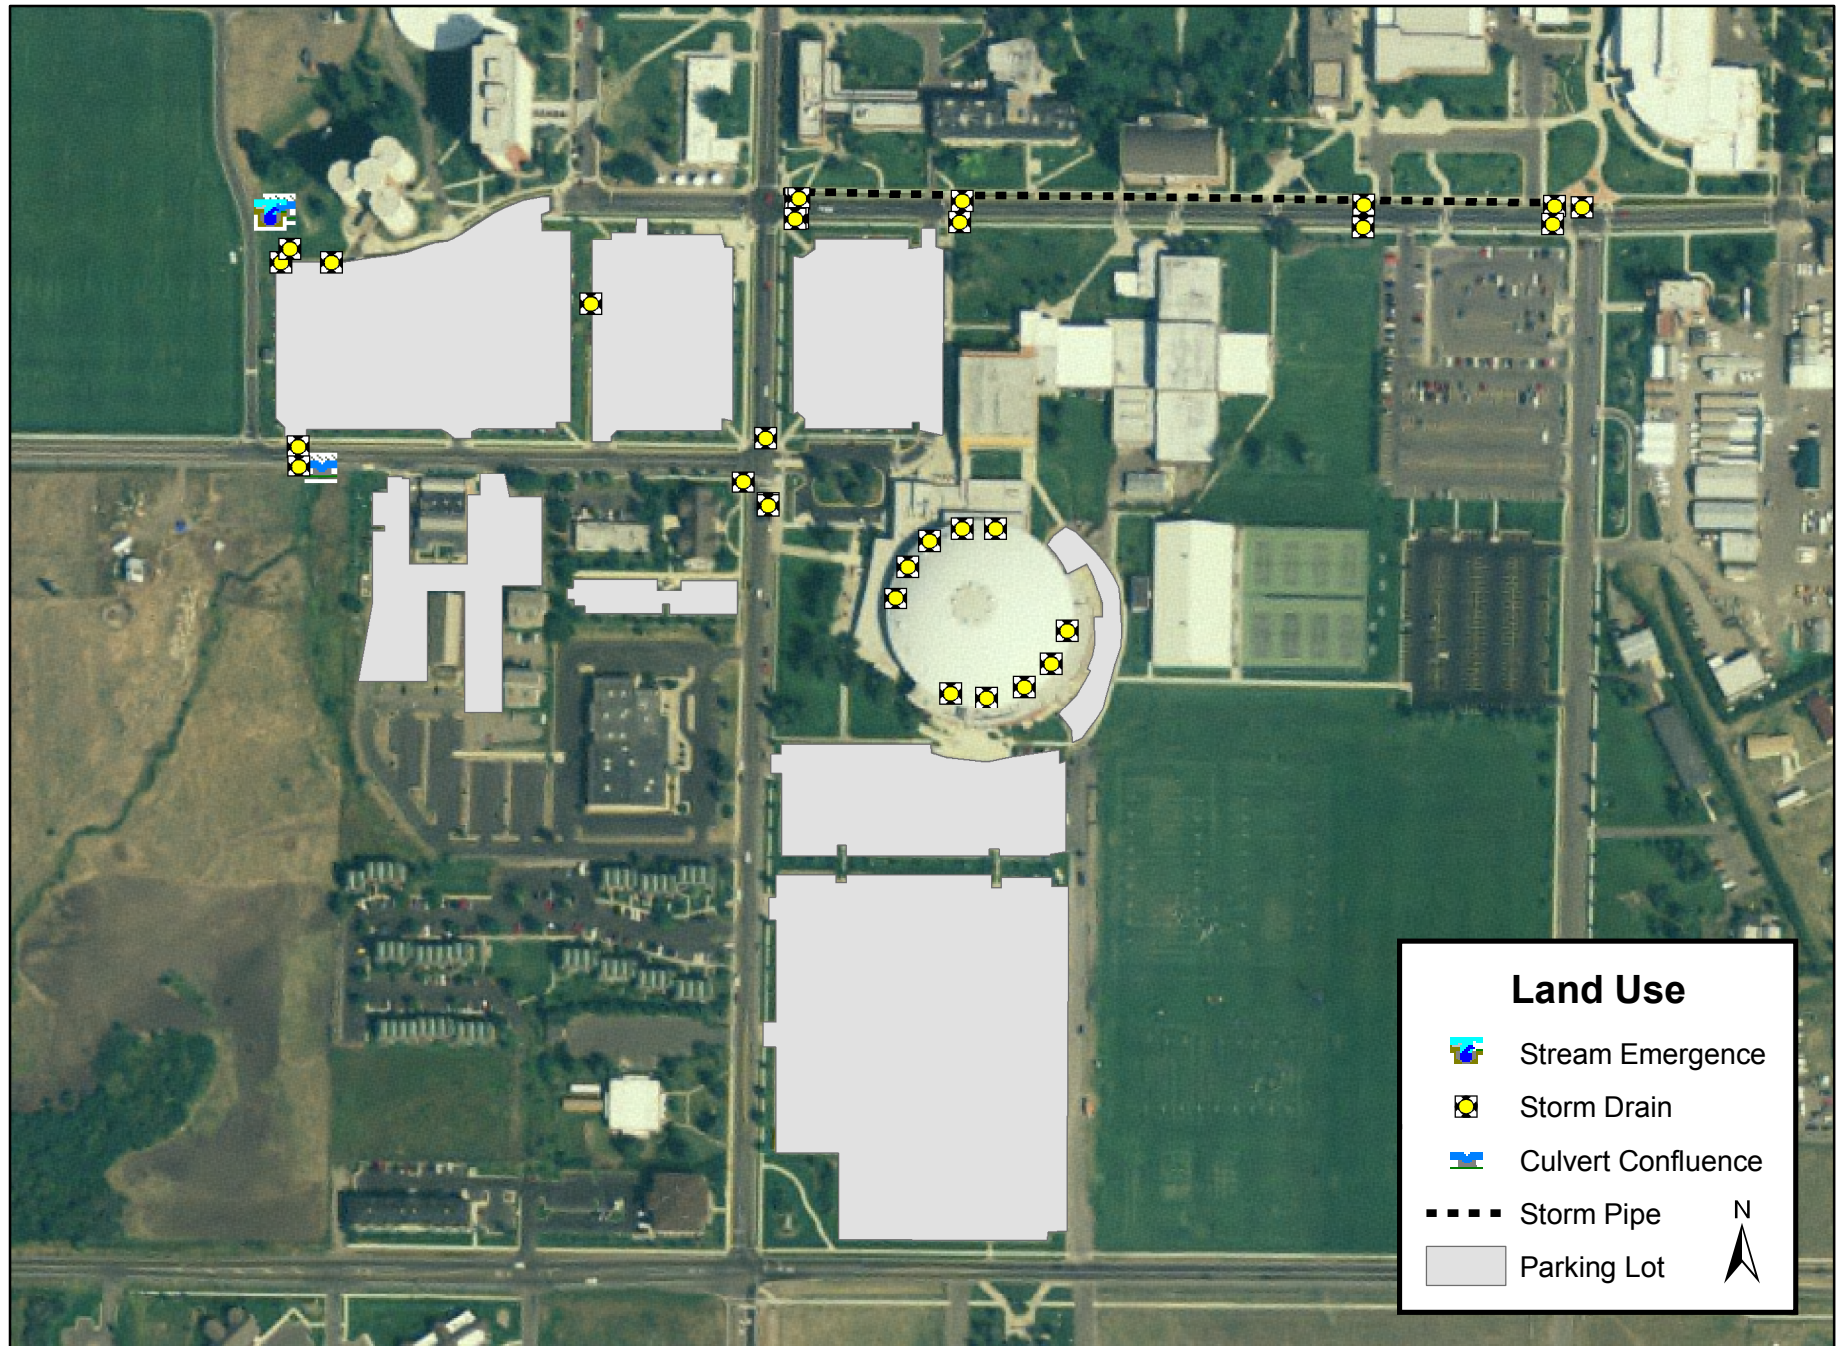

Land Use Surrounding Mandeville Creek - MSU Bozeman

Background photo provided by Montana Natural Resource Information System (<http://nris.state.mt.us/gis>)
Map prepared by: Jessica Ahlstrom
12/01/2008

0 37.5 75 150 Meters