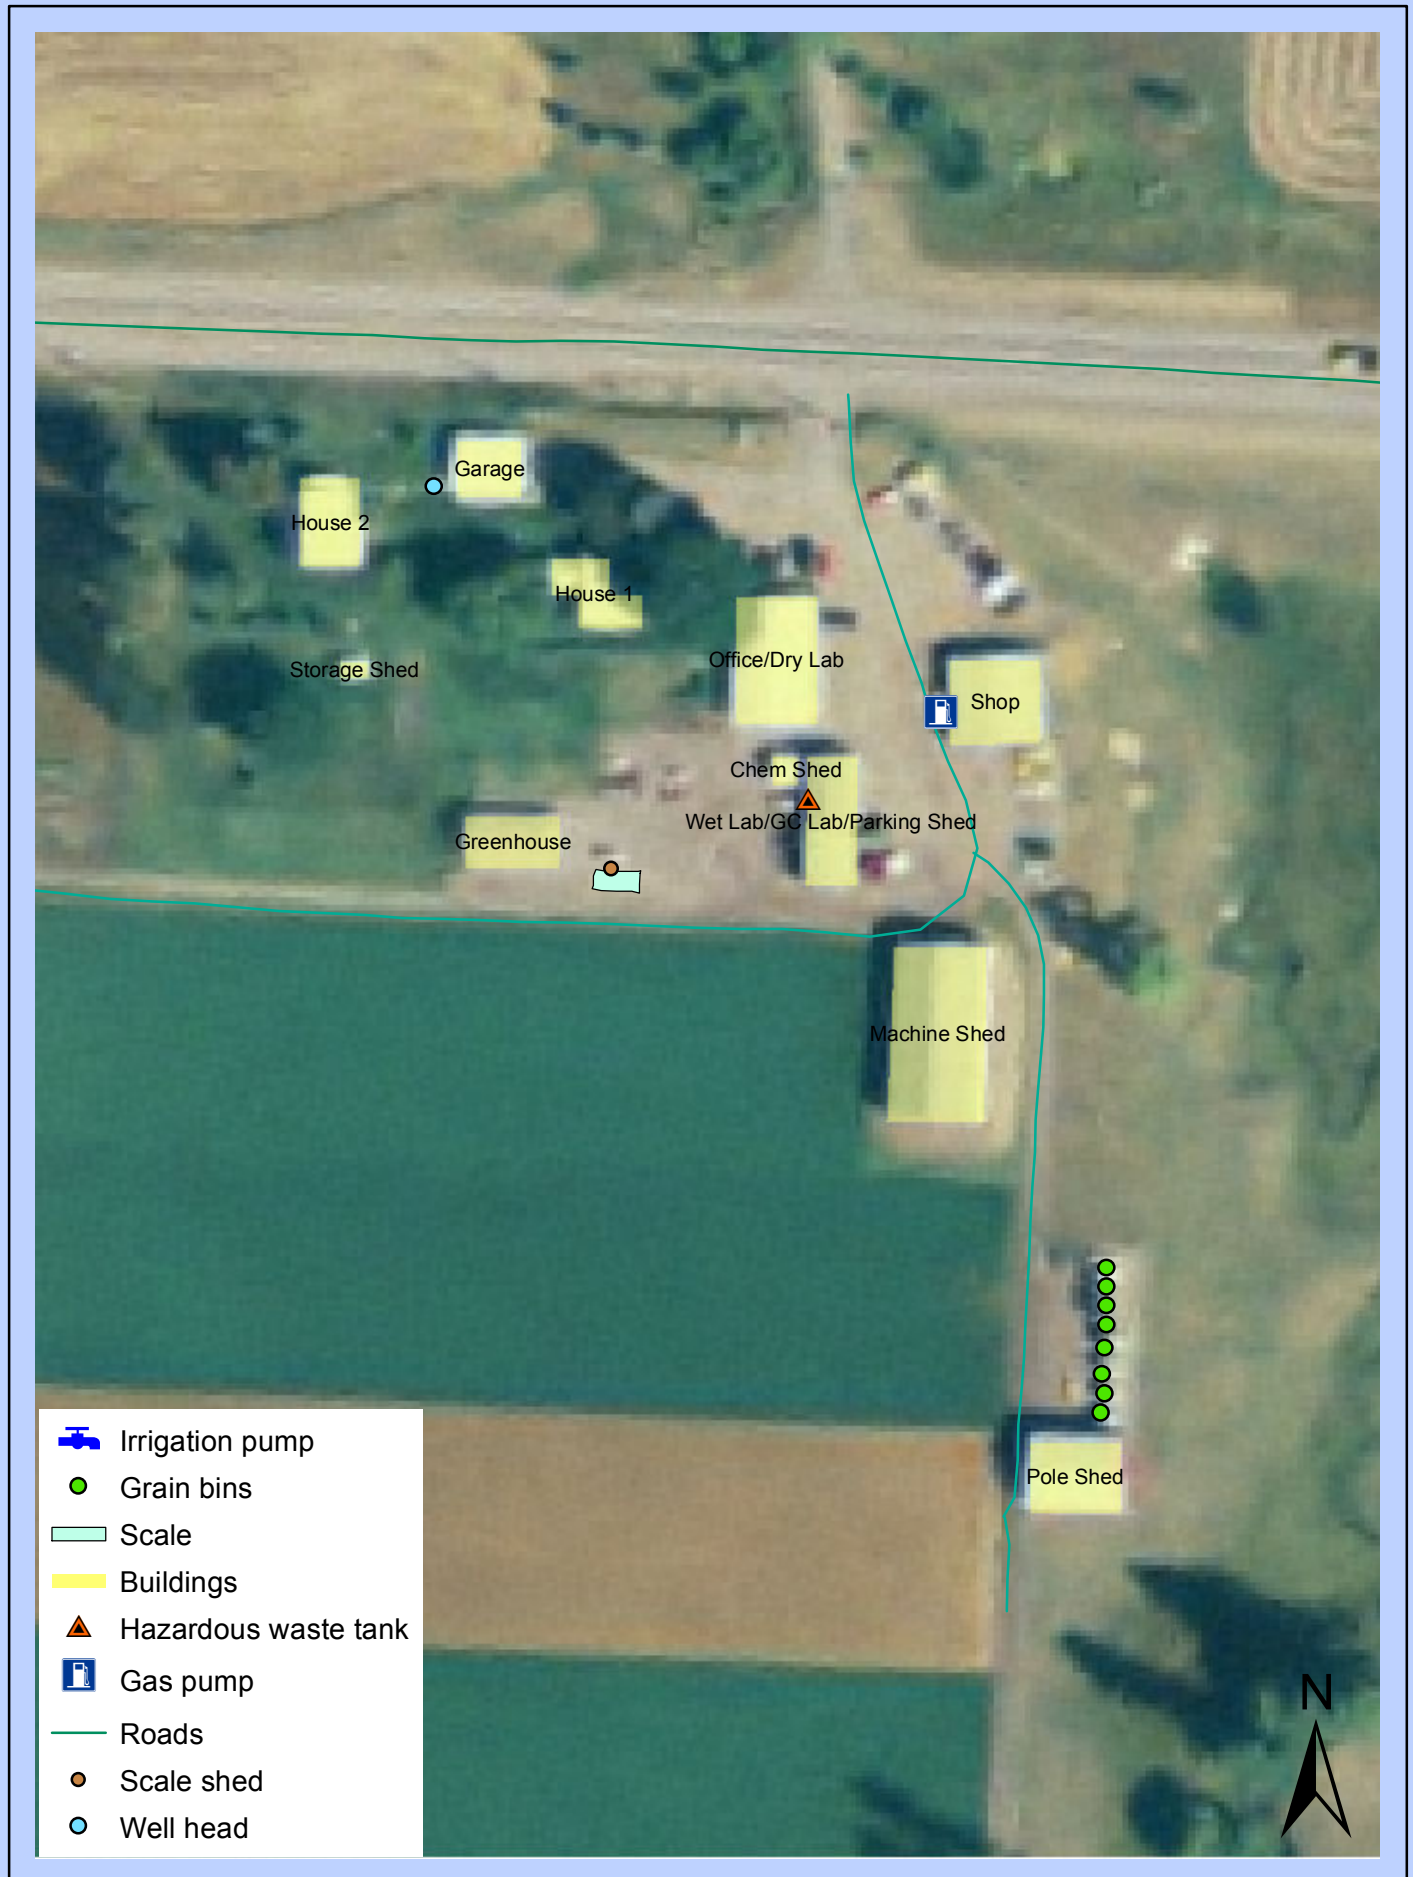

Kalispell Northwestern Ag Research Center

0 5 10 20 Meters
+++++

Aerial Photo from <http://nr.is.state.mt.us/gov>

Map by: Linnaea Jurich
April 2008