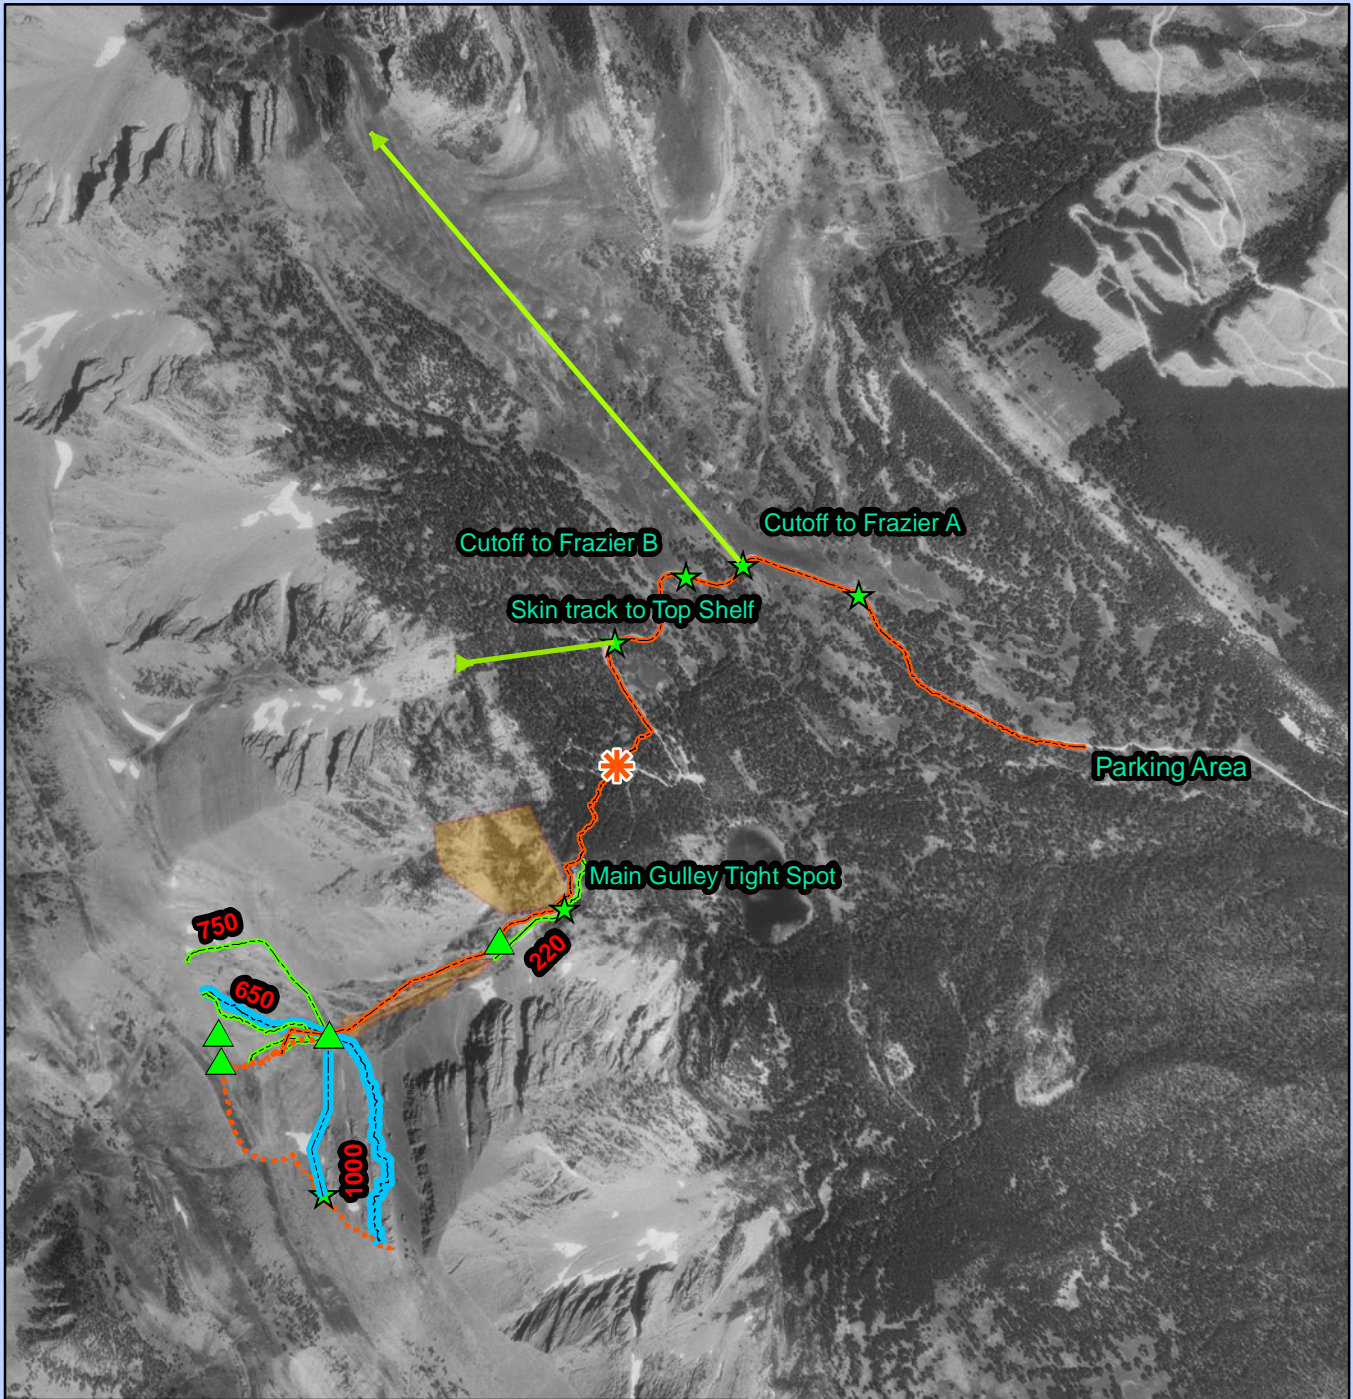

Fairy Lake Bowl Early Season Conditions October- Late November

Legend

-  Trail Head
-  Wind Break
-  Boot Pack
-  Skin Track
-  Playground Area

Lines

Exposure

-  Low
-  Medium

0 155 310 Yards