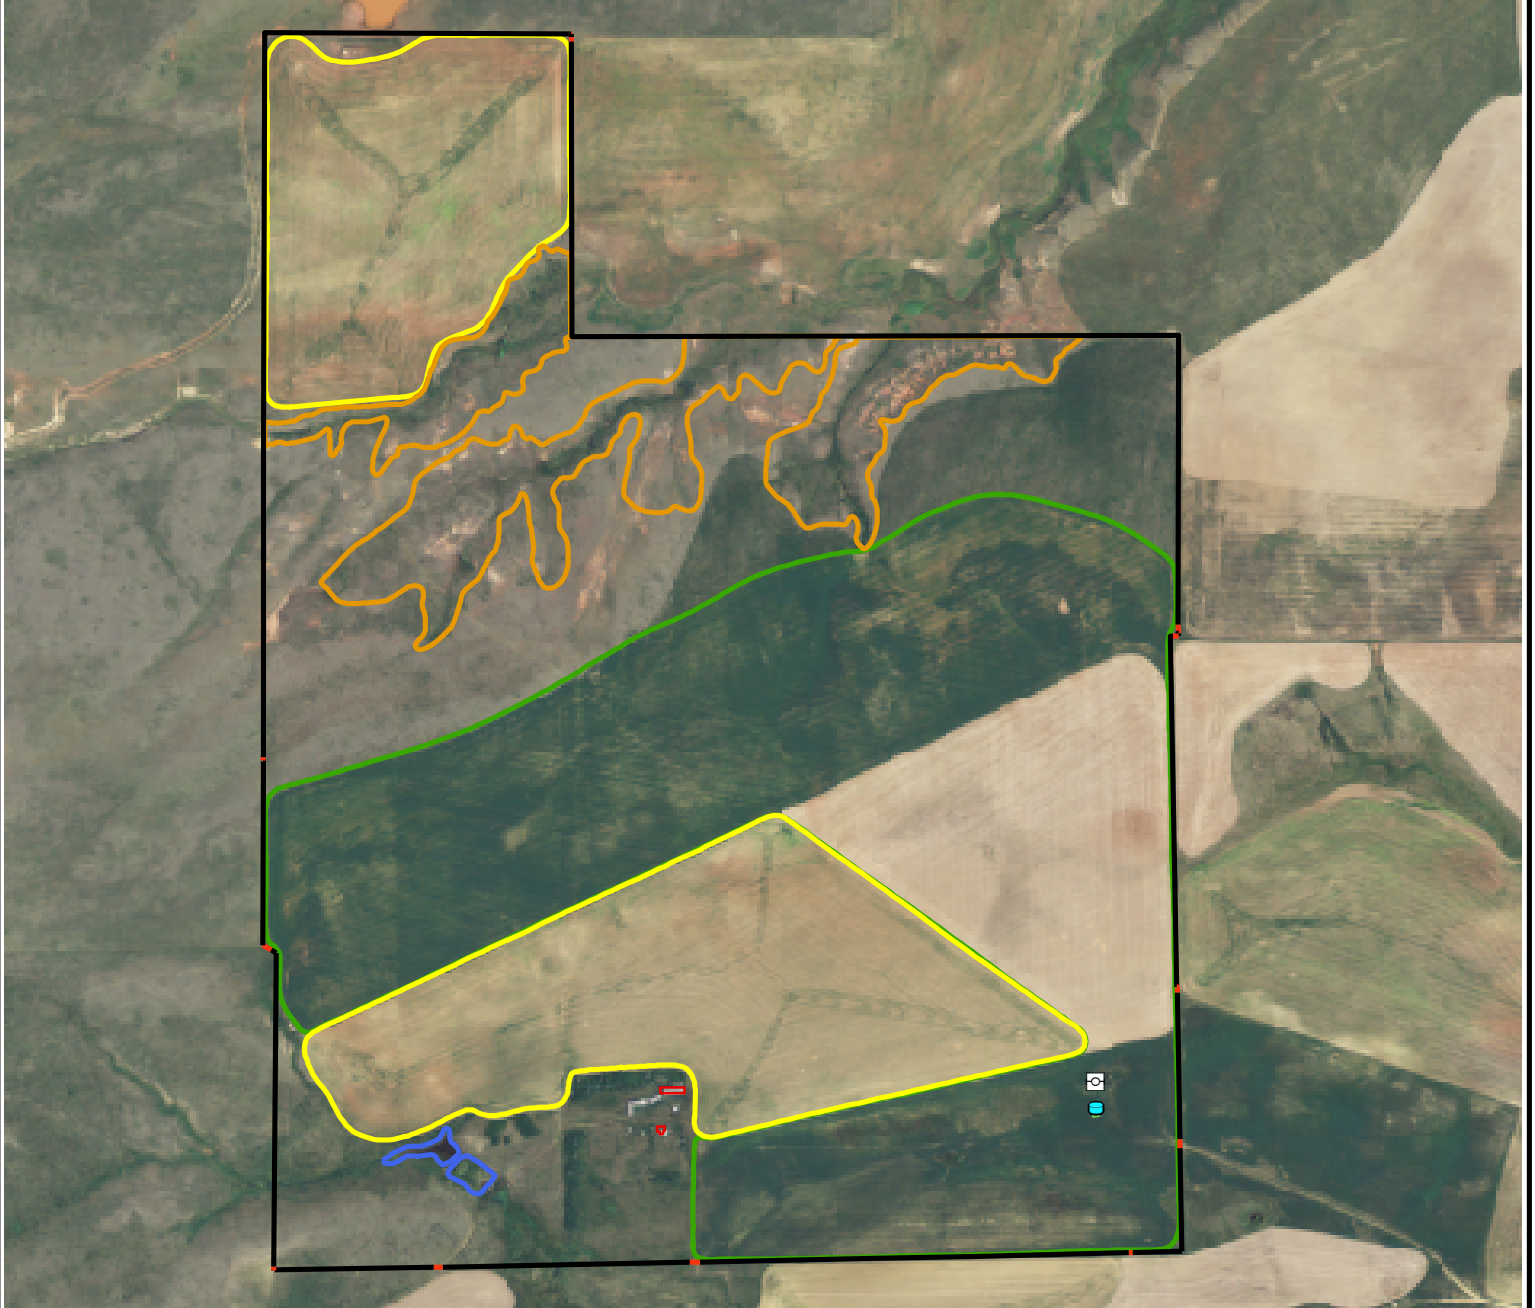

Mauws Ranch

Martin Place 2010

Legend

-  Water Tank
-  Well
-  4-Wire Fence
-  Gate
-  Tank Drain
-  Dam
-  Coulee
-  Grain Field
-  Hay Field
-  Homestead

Reference Map

Created By: Neil J. Mauws
Date: 10/28/10
Sources: NRIS