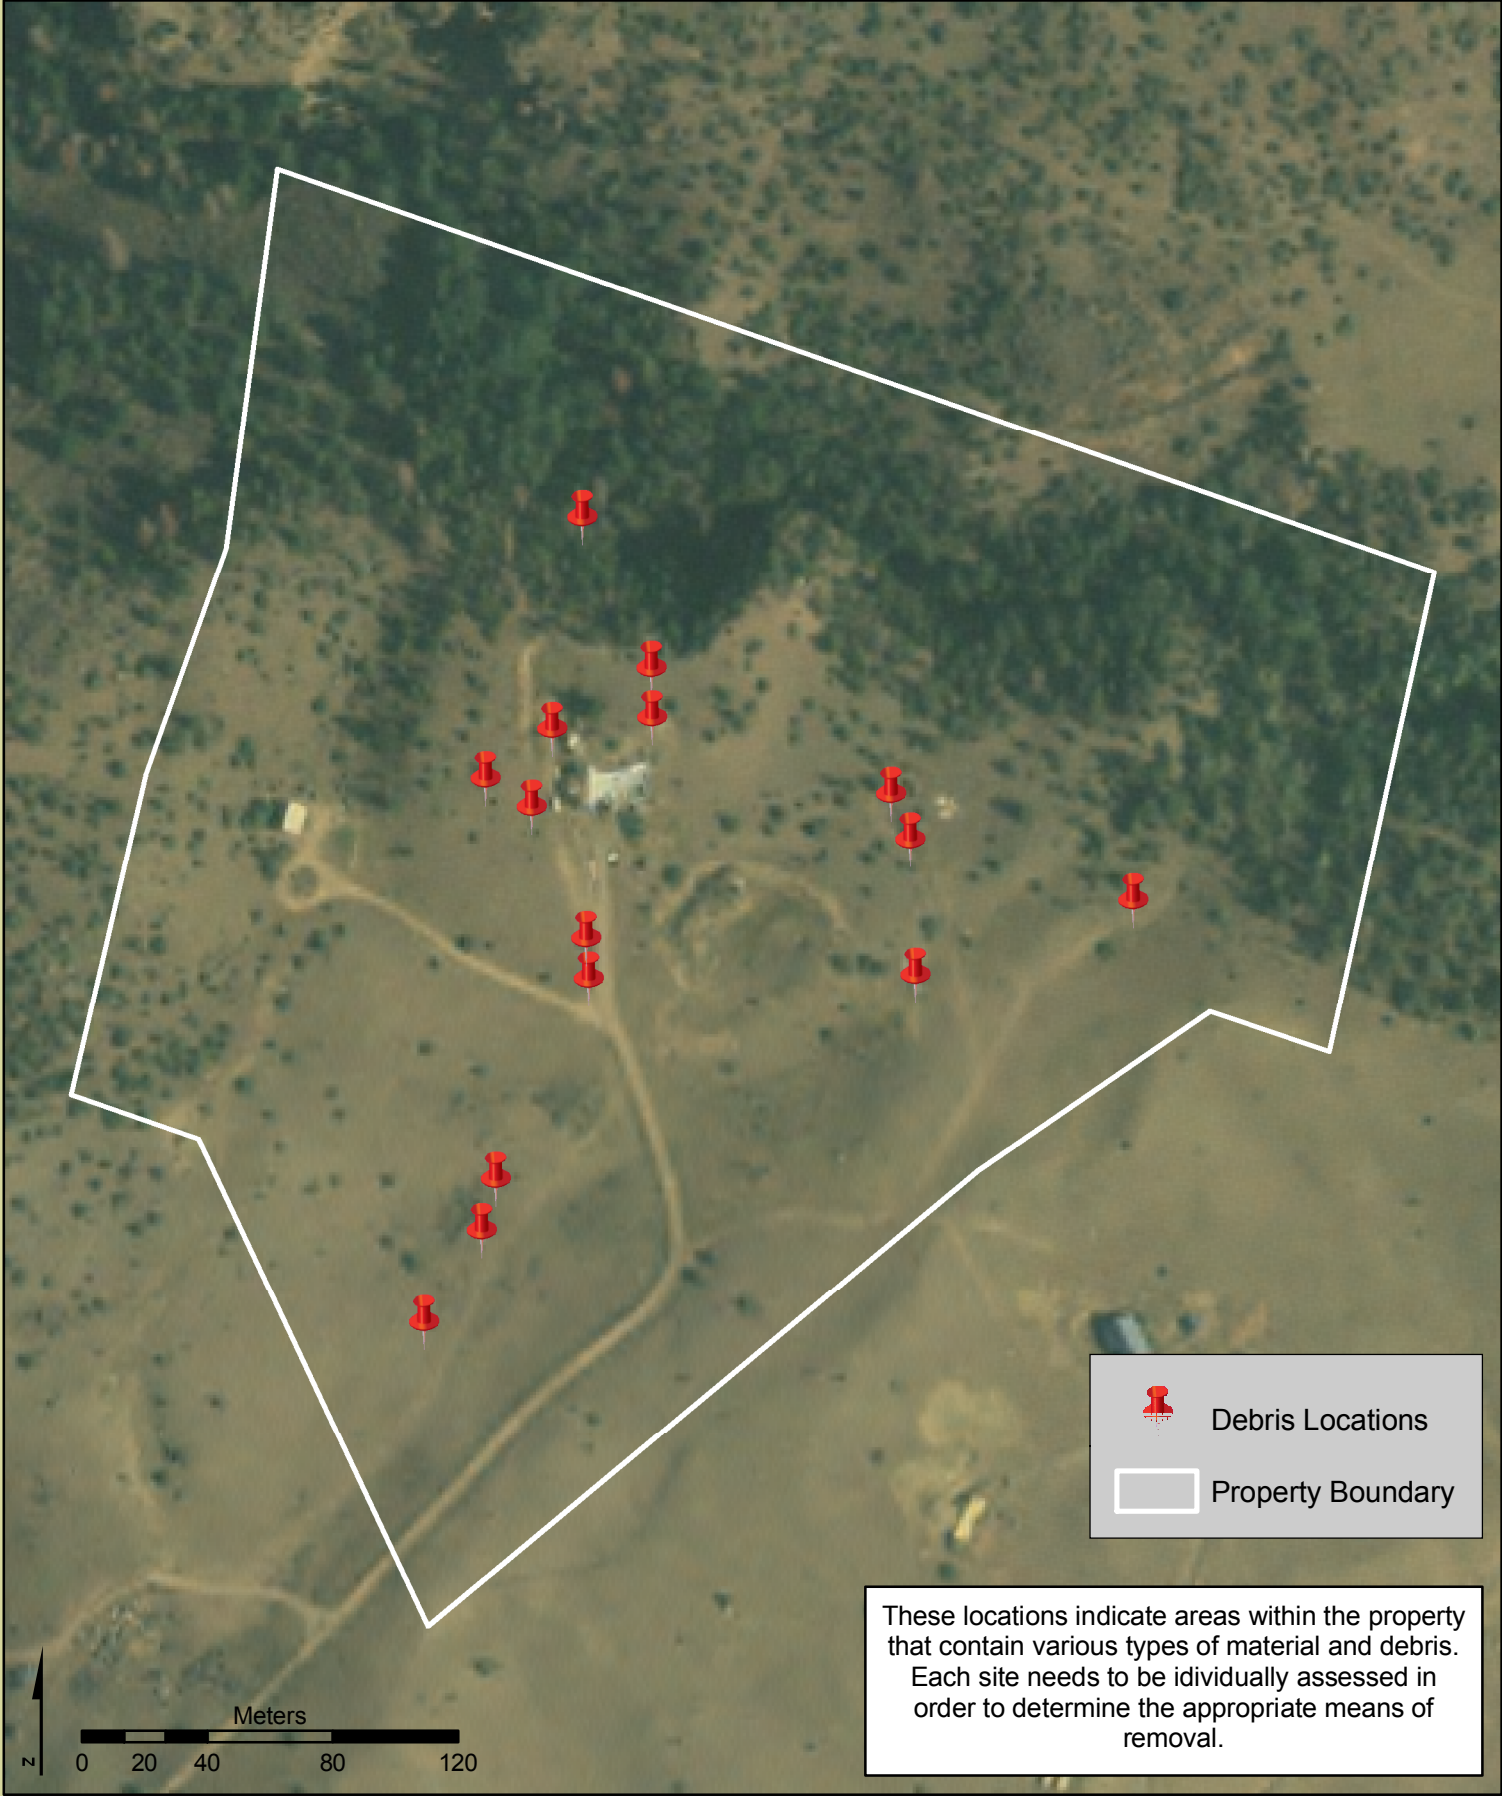

Sunshine Ranch Debris Sites

Tom Miner, Park County, Montana

 Debris Locations

 Property Boundary

These locations indicate areas within the property that contain various types of material and debris. Each site needs to be individually assessed in order to determine the appropriate means of removal.