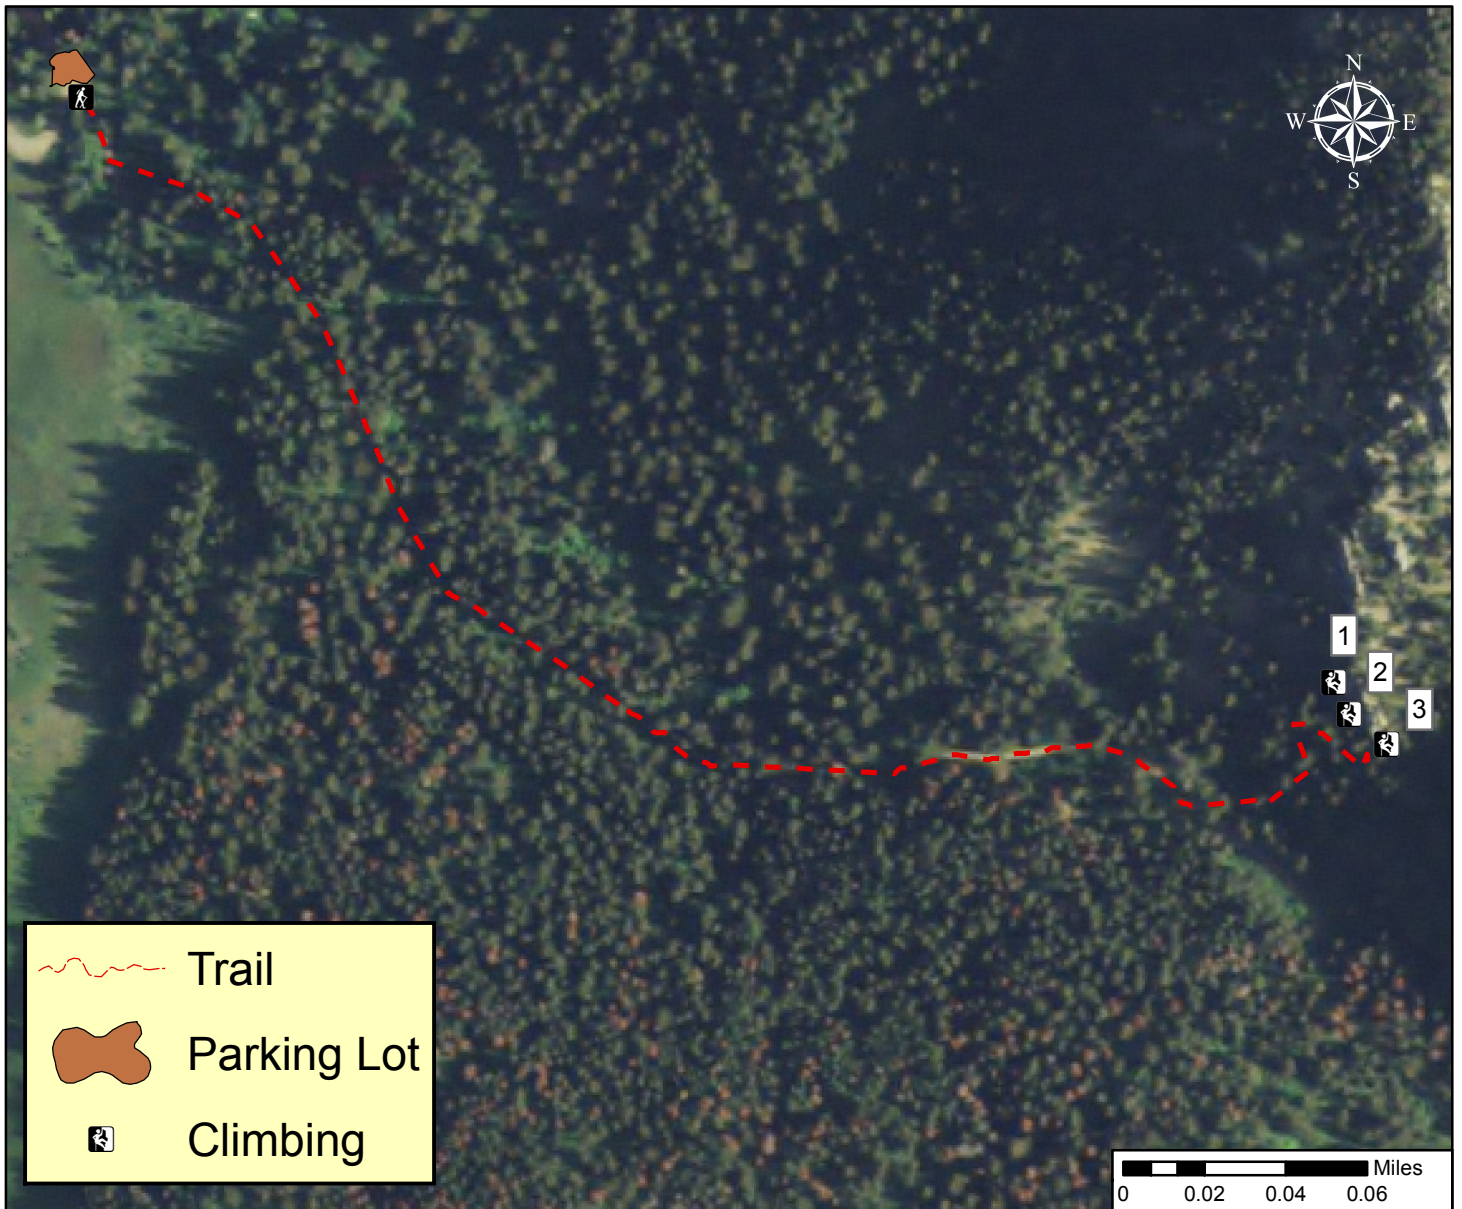

# Bear Canyon Recreation Area

## *Climbing Locations*

Final Project GPHY 357  
Todd Kirby  
Josh McFarland  
Montana State University

Route 1- Left Wall

Route 2- Middle Wall

Route 3- Right Wall