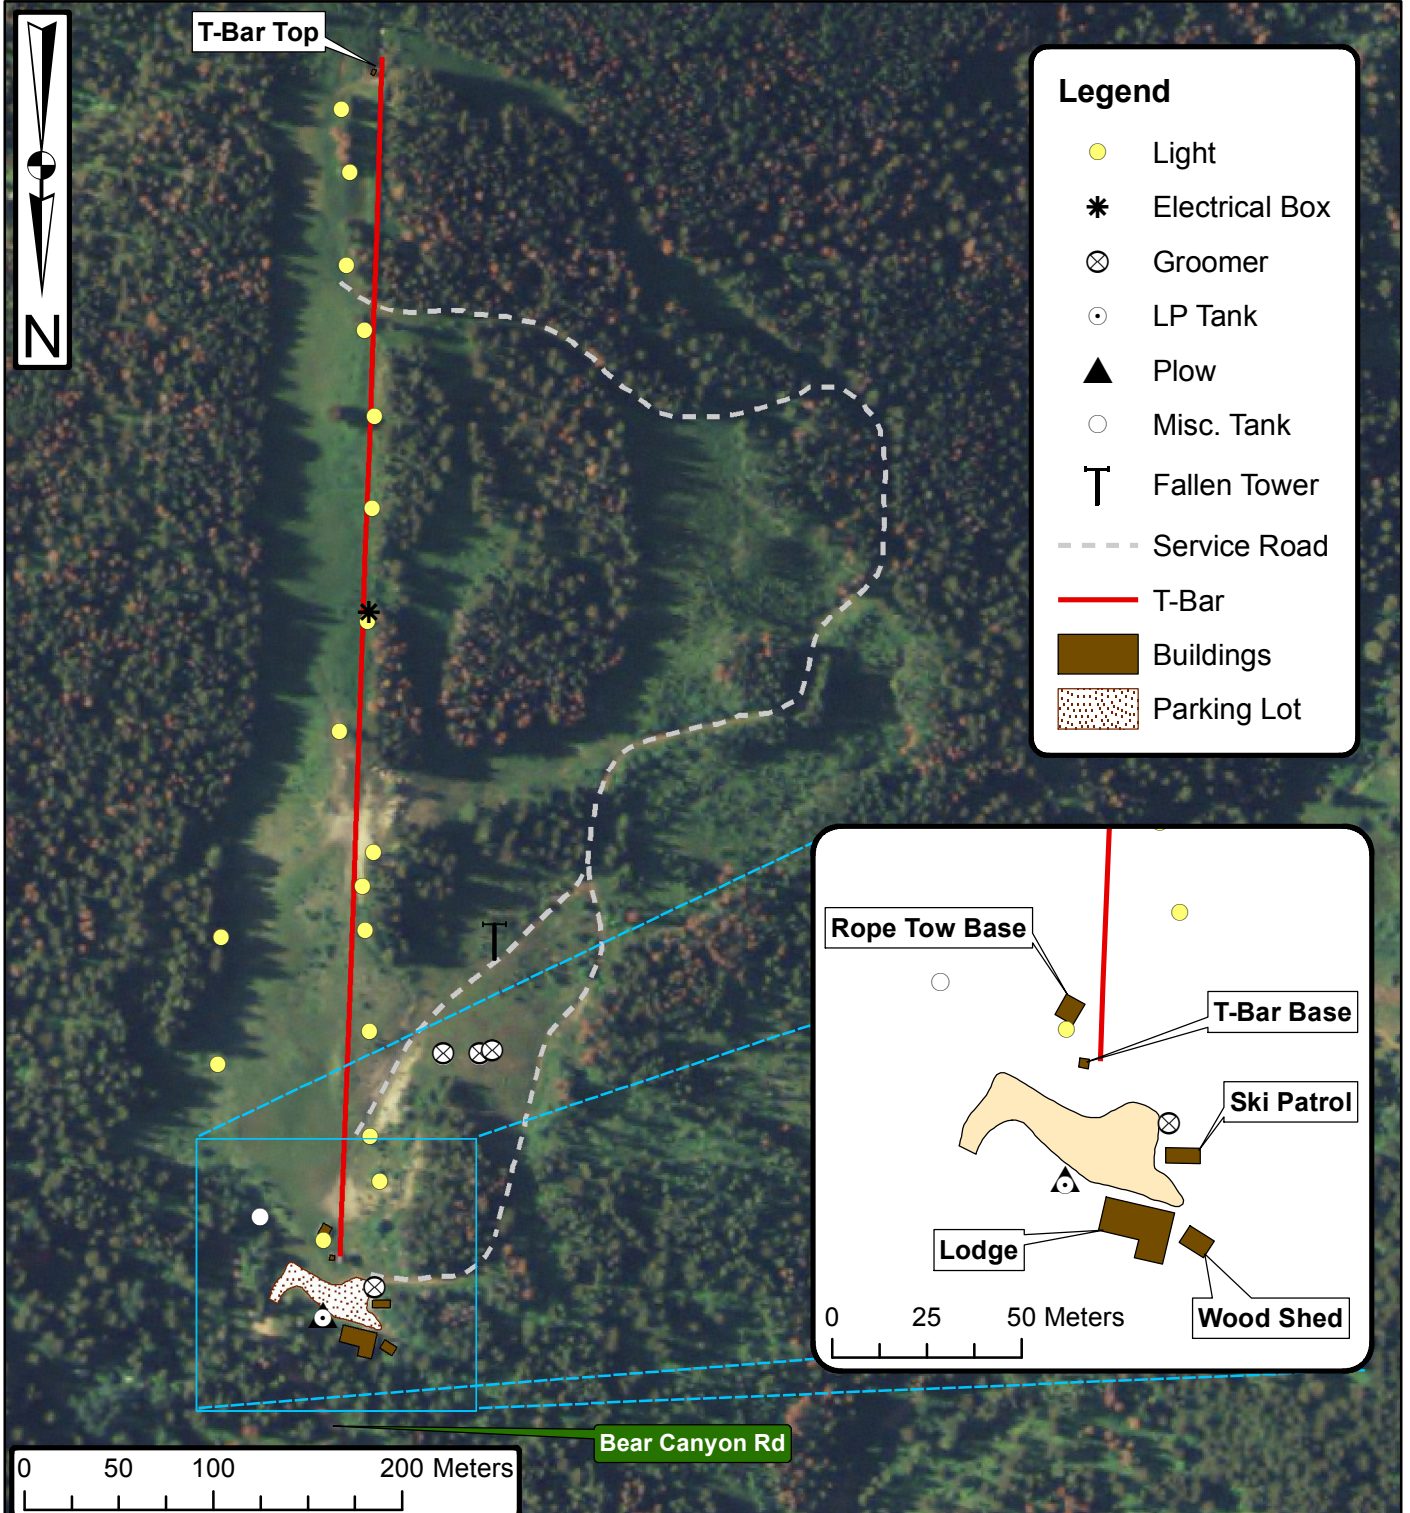

Bear Canyon Ski Area Maintenance Map

Owned and operated by the Mt. Ellis Academy

Cartography by: Gustave Sexauer 2012

GPS Data: Gustave Sexauer 2012 Aerial Photography: Montana NRIS 2011