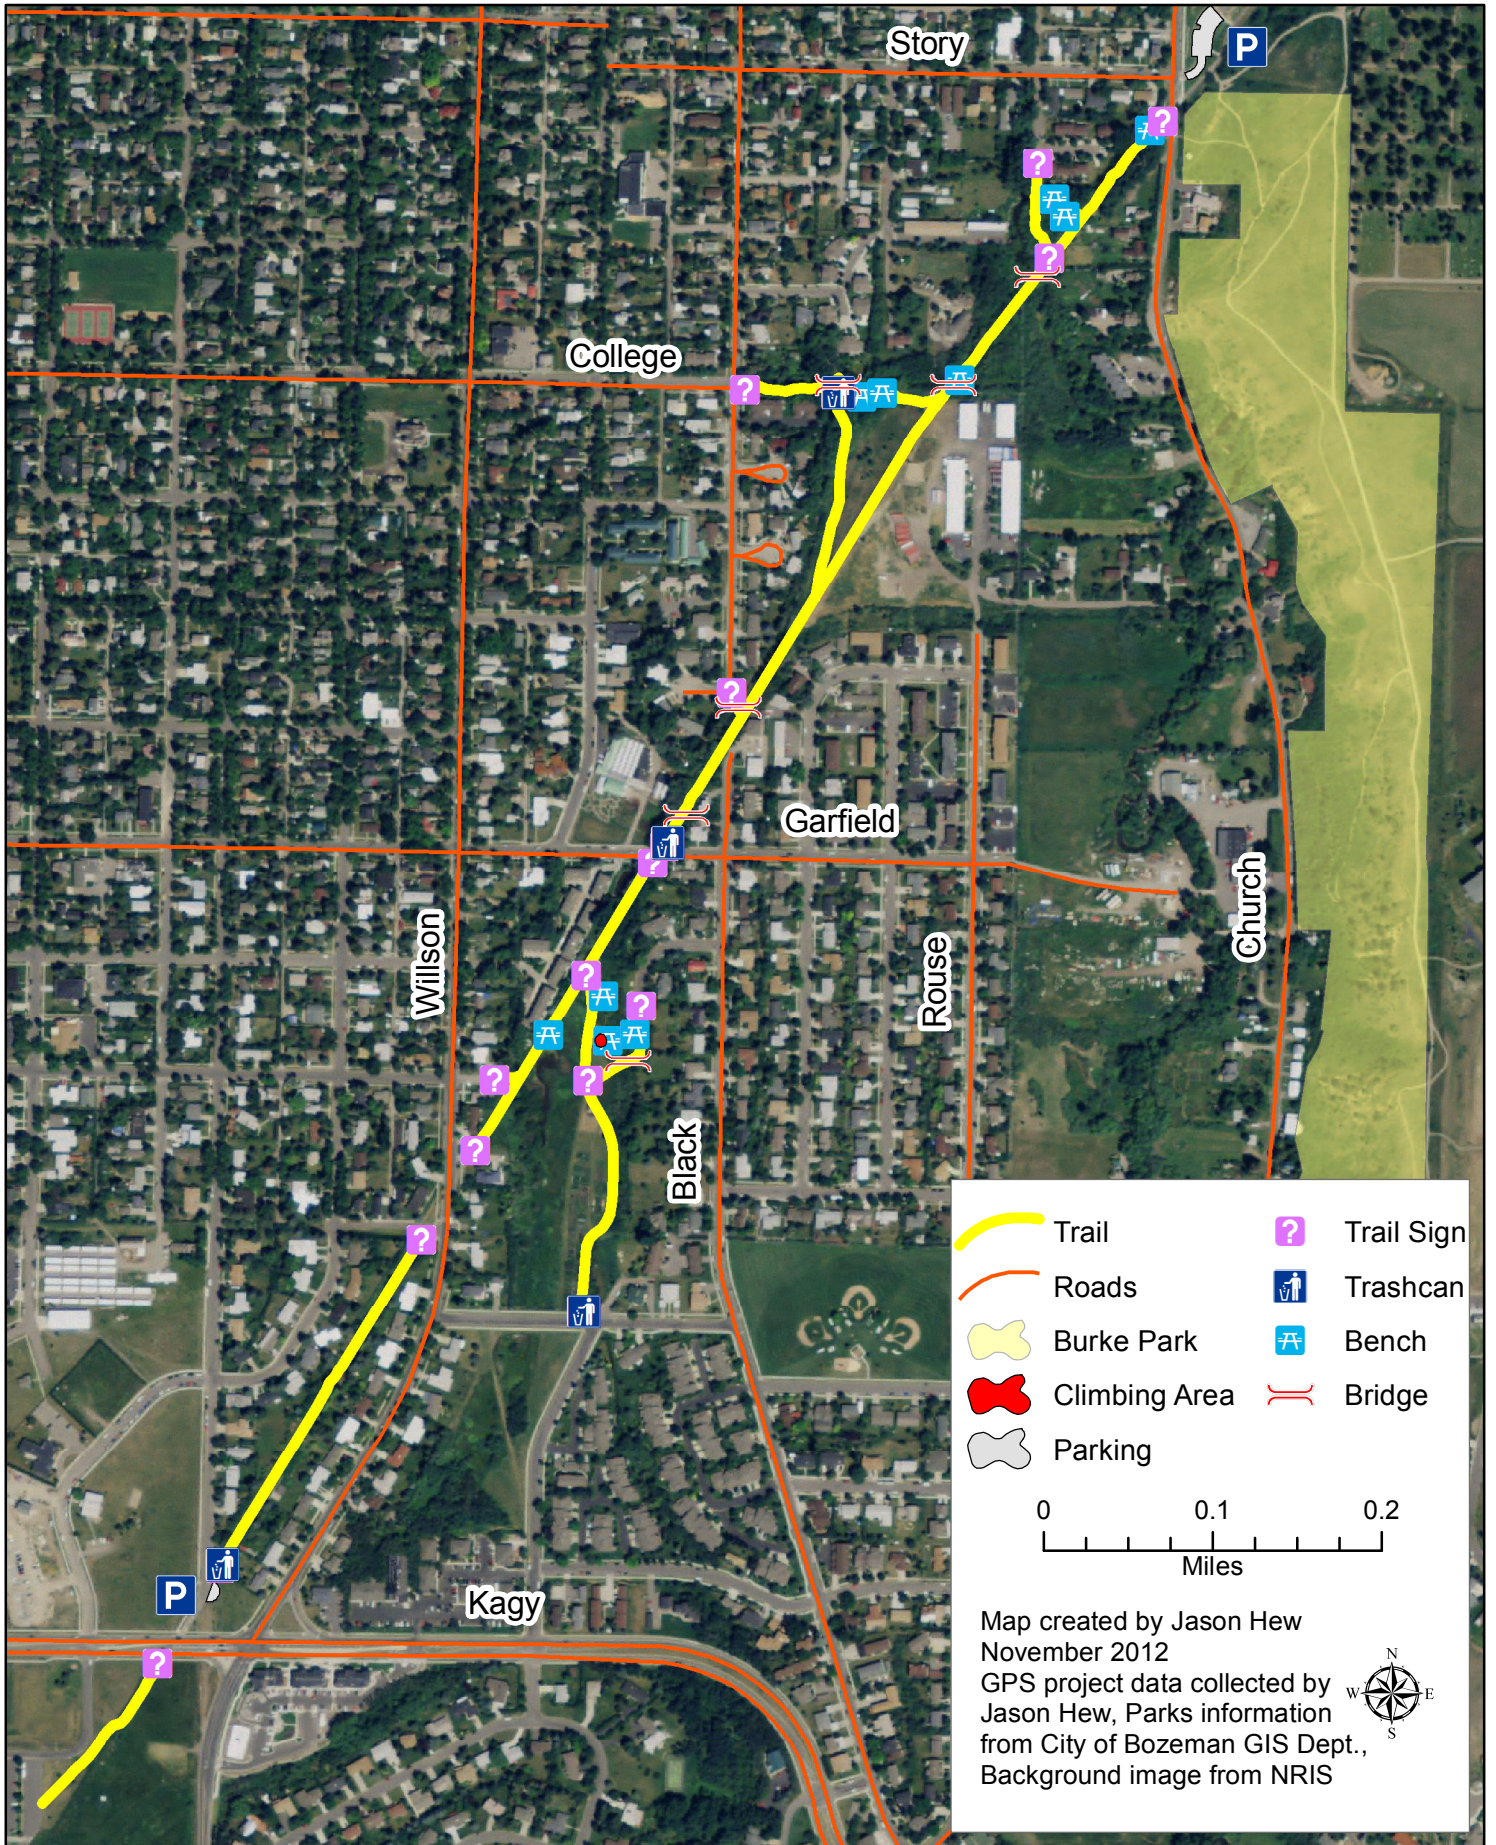

# GALLAGATOR TRAIL

Bozeman, Montana

	Trail		Trail Sign
	Roads		Trashcan
	Burke Park		Bench
	Climbing Area		Bridge
	Parking		

0                      0.1                      0.2  
Miles

Map created by Jason Hew  
November 2012  
GPS project data collected by  
Jason Hew, Parks information  
from City of Bozeman GIS Dept.,  
Background image from NRIS