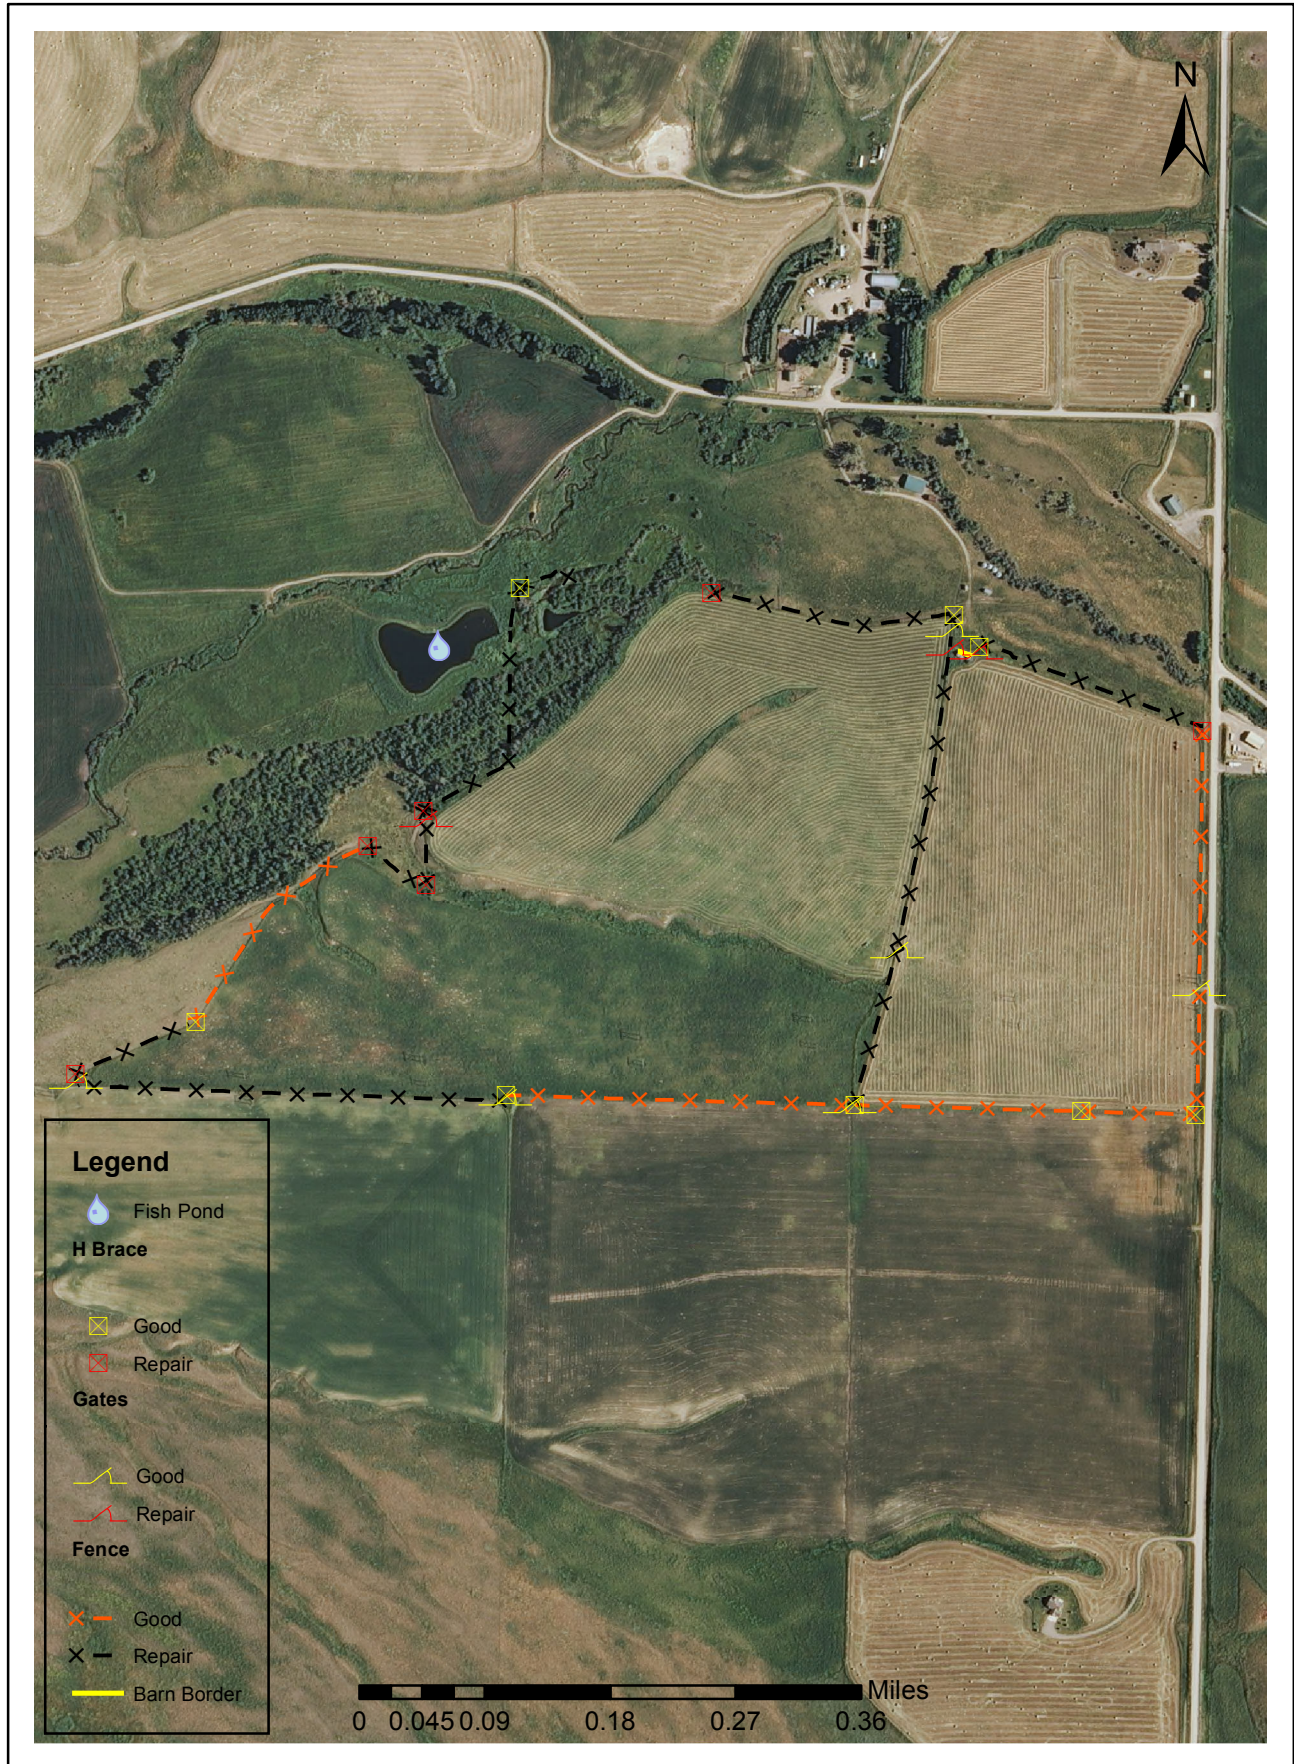

Haugland Ranch Pasture Fencing

Trevor Wood
GPHY 357
10/24/12