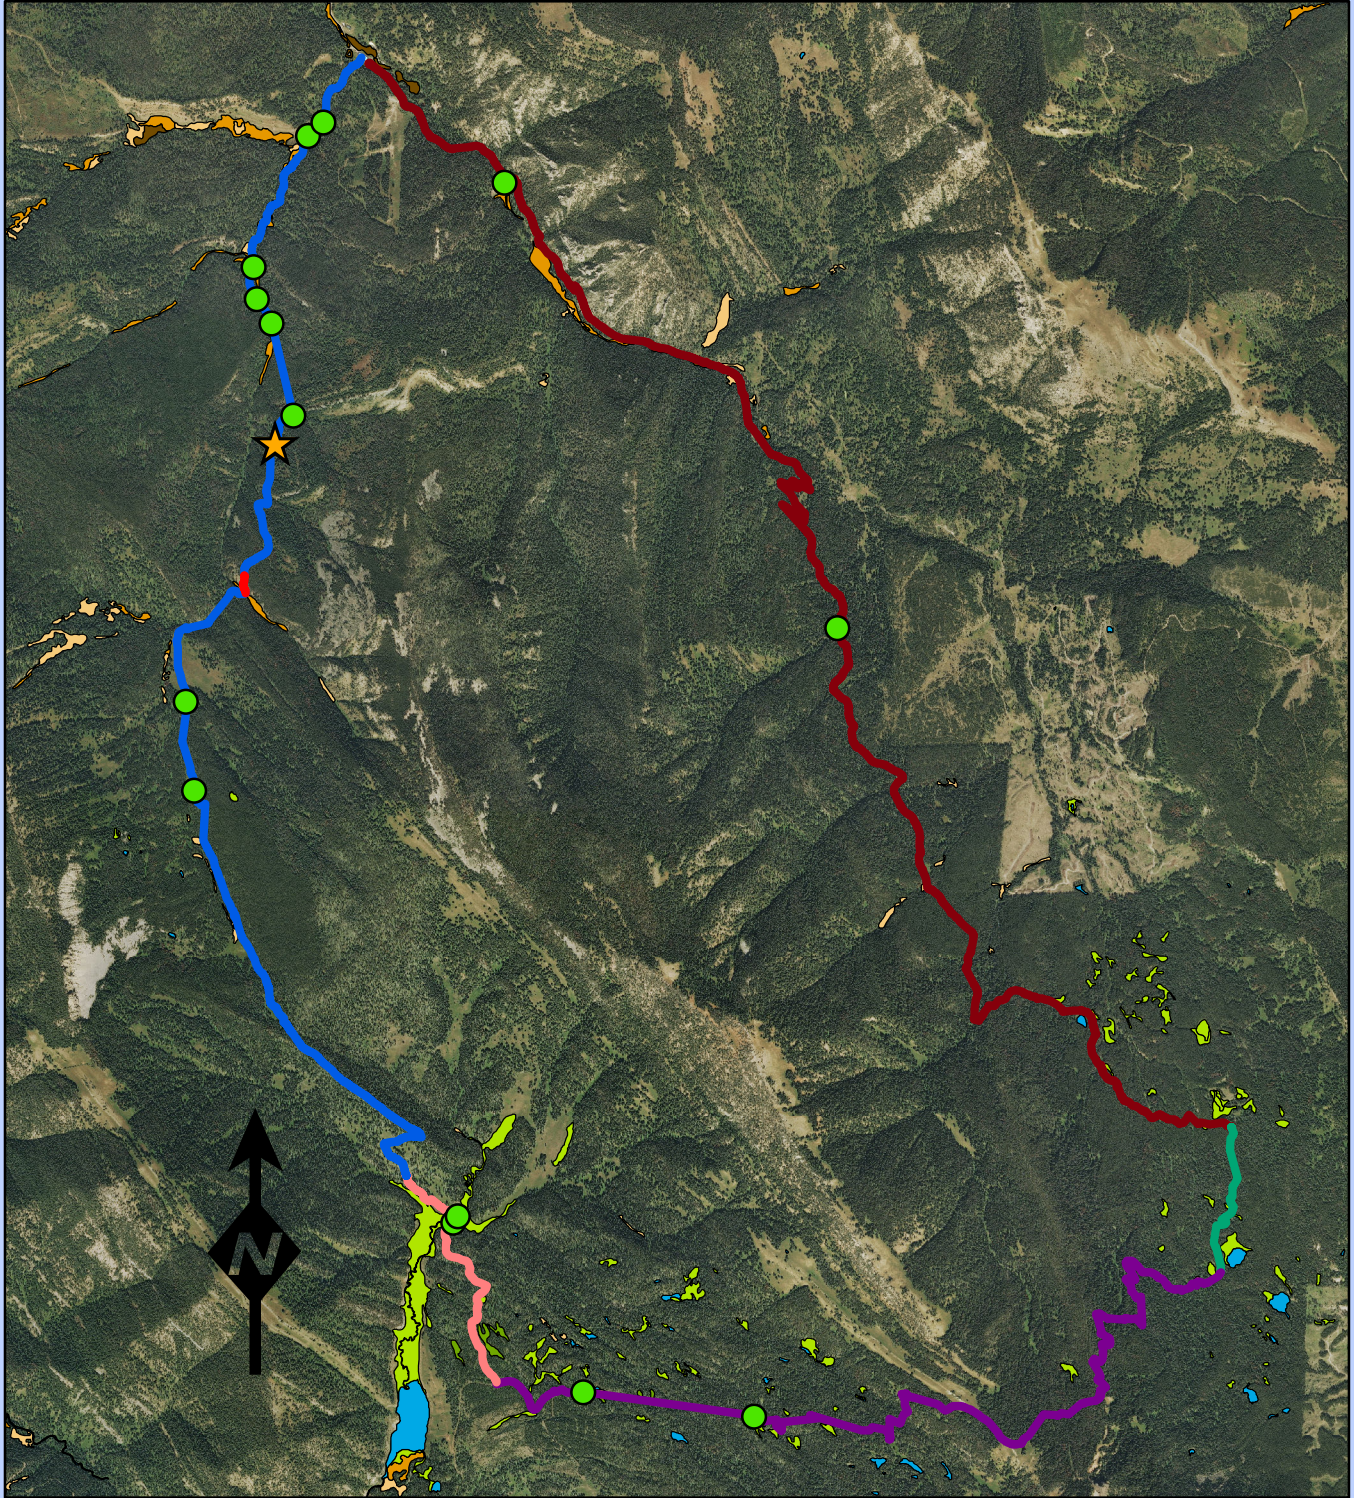

# Bear Canyon to New World Gulch Trail Map

Levin Zars

Montana State University Earth Sciences

0 0.25 0.5 1 1.5 2 Miles

GPS Data collected by Levin Zars, Fall 2015

Wetlands Data from: Montana State Clearinghouse  
Aerial Photography from: Montana Natural Resource Information System (NRIS)

## Legend

- ★ Tree
- Stream Crossing
- Maintenance
- New World Gulch
- Mystic Lake Cut-off
- Mystic Bear
- Bear Lakes
- Bear Canyon
- Parking
- Lake
- River
- Freshwater Pond
- Freshwater Emergent Wetland
- Freshwater Scrub-Shrub Wetland
- Freshwater Forested Wetland
- Riparian Emergent
- Riparian Scrub-Shrub
- Riparian Forested