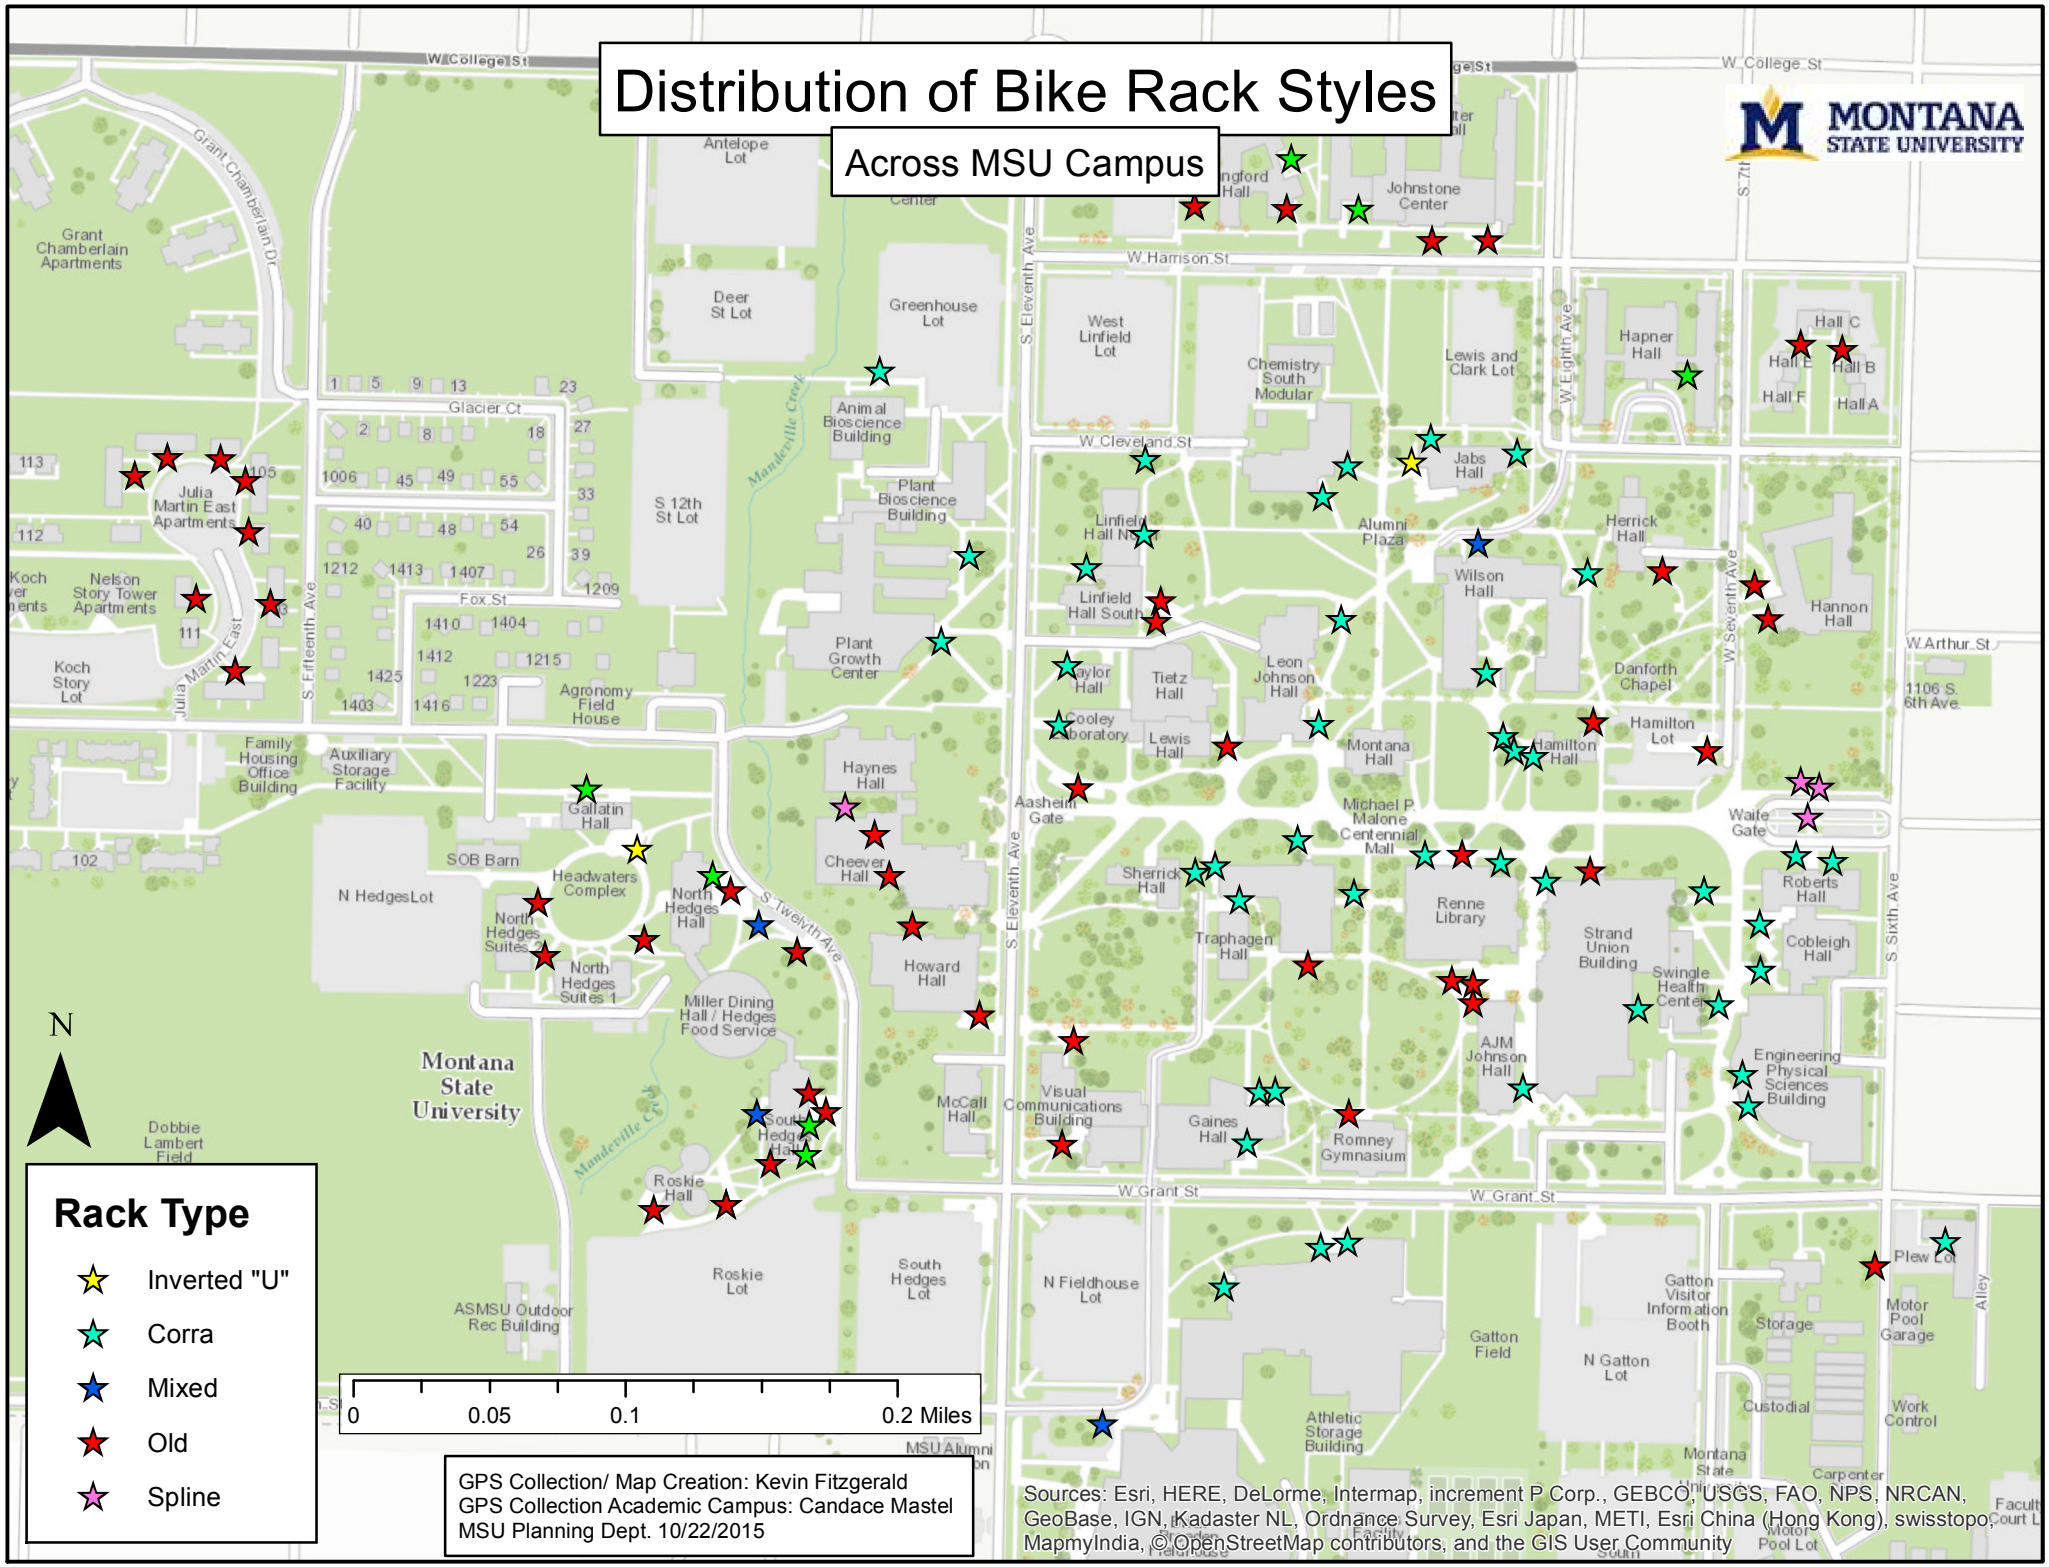

Distribution of Bike Rack Styles Across MSU Campus

- Rack Type**
- ★ Inverted "U"
 - ★ Corra
 - ★ Mixed
 - ★ Old
 - ★ Spline

GPS Collection/ Map Creation: Kevin Fitzgerald
 GPS Collection Academic Campus: Candace Mastel
 MSU Planning Dept. 10/22/2015

Sources: Esri, HERE, DeLorme, Intermap, increment P Corp., GEBCO, USGS, FAO, NPS, NRCAN, GeoBase, IGN, Kadaster NL, Ordnance Survey, Esri Japan, METI, Esri China (Hong Kong), swisstopo, MapmyIndia, ©OpenStreetMap contributors, and the GIS User Community