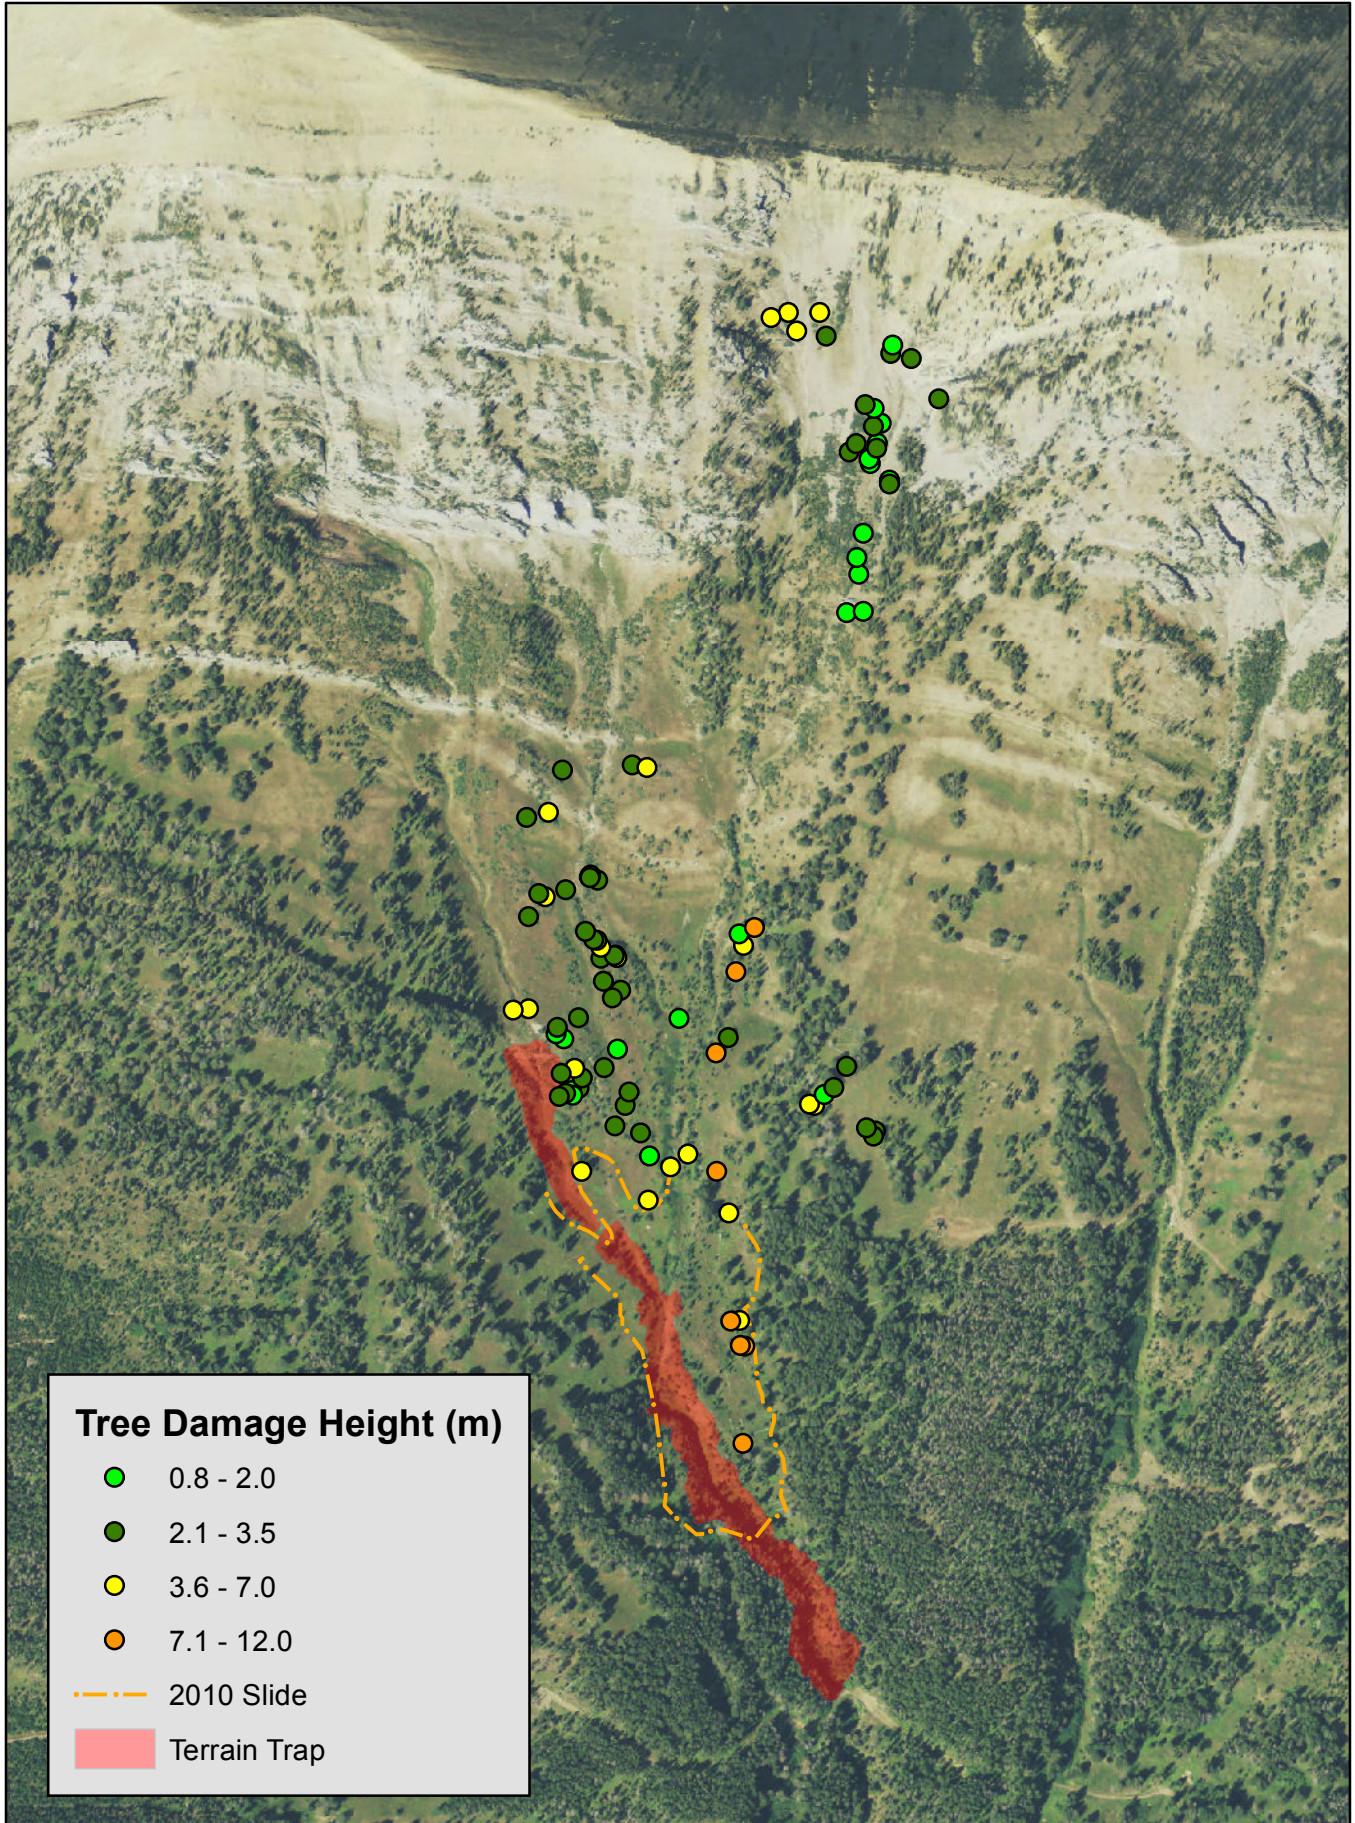

Saddle Peak Tree Damage: 2015

Tree Damage Height (m)

- 0.8 - 2.0
- 2.1 - 3.5
- 3.6 - 7.0
- 7.1 - 12.0

--- 2010 Slide

■ Terrain Trap

Jackie Tiffany, Allison Pardis, Paul Bodalski, Taylor Barkan
NAIP Images, GNFAC, Bridger Bowl Ski Area
November 11, 2015

0 80 160 320 480 Meters