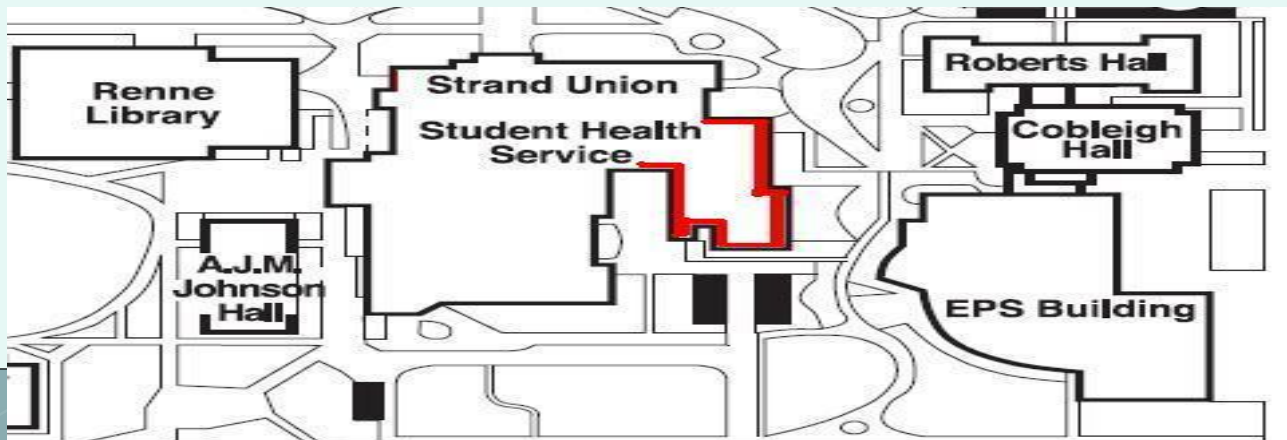

Health Records

- Proof of Insurance
 - MSU insurance automatically on your account
 - *(Handout on J insurance requirements)*
- Immunization Records
 - Student Health Center, attached to SUB
 - During the semester
 - Open M-F 8-4:30, Sat, 8-11:30 am
 - Aug. 17 & Aug. 18 9-11 and 1-4