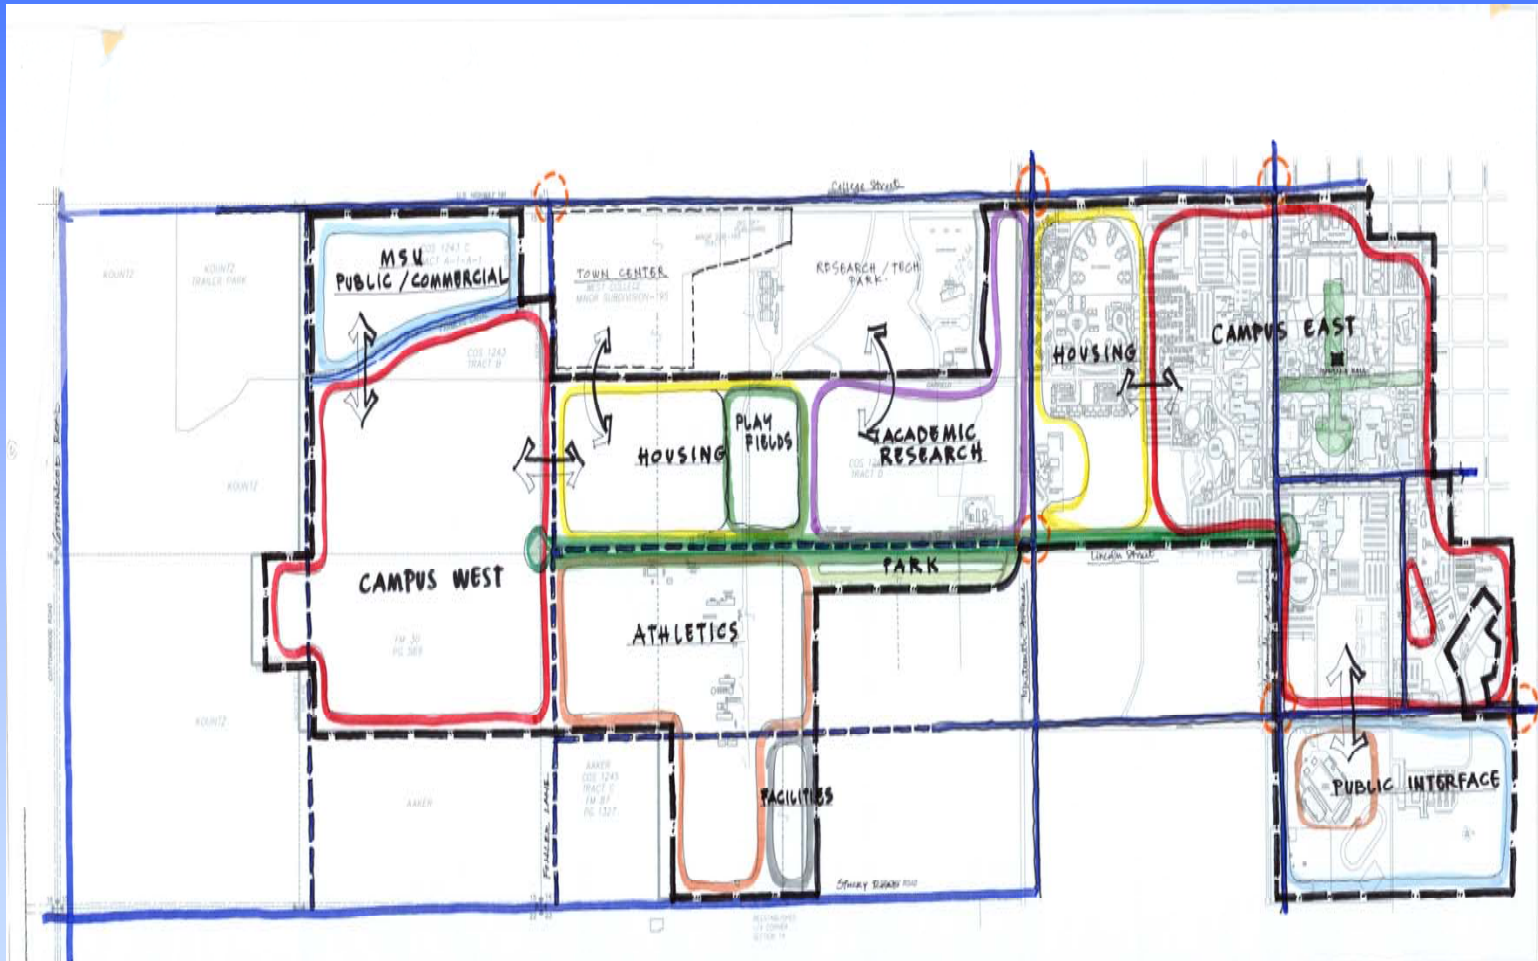

MSU Tomorrow:

Draft Campus Planning

BuildOut Scenarios

presented during
the MSU Tomorrow Public Forums,

April, 2006.

MONTANA
STATE UNIVERSITY

Aerial View Existing MSU Campus

Draft BuildOut Scenario 1

Draft BuildOut Scenario 2

Draft BuildOut Scenario 3

Draft BuildOut Scenario 4

Draft BuildOut Scenario 5

Draft BuildOut Scenario 6

Draft BuildOut Scenario 7

© 2006 Montana State University – Office of Facilities Services