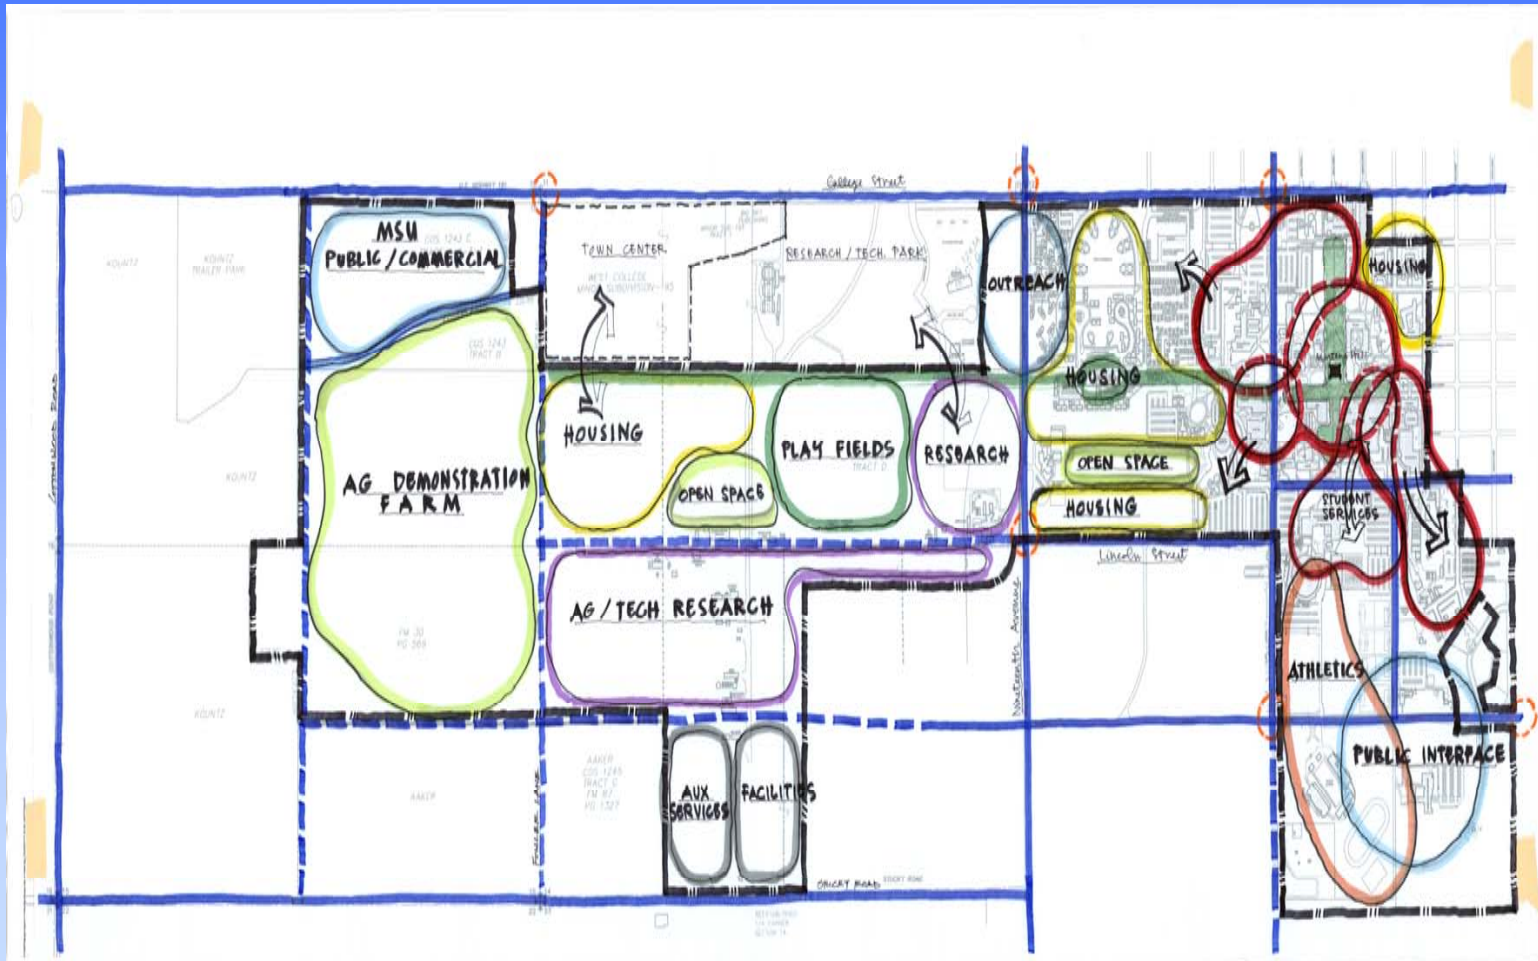

MSU Tomorrow:

Draft Campus Planning

BuildOut Scenarios

presented during
the MSU Tomorrow Public Forums,

April, 2006.

MONTANA
STATE UNIVERSITY

Aerial View Existing MSU Campus

Draft BuildOut Scenario 1

Draft BuildOut Scenario 2

Draft BuildOut Scenario 3

Draft BuildOut Scenario 4

Draft BuildOut Scenario 5

Draft BuildOut Scenario 6

Draft BuildOut Scenario 7

© 2006 Montana State University – Office of Facilities Services