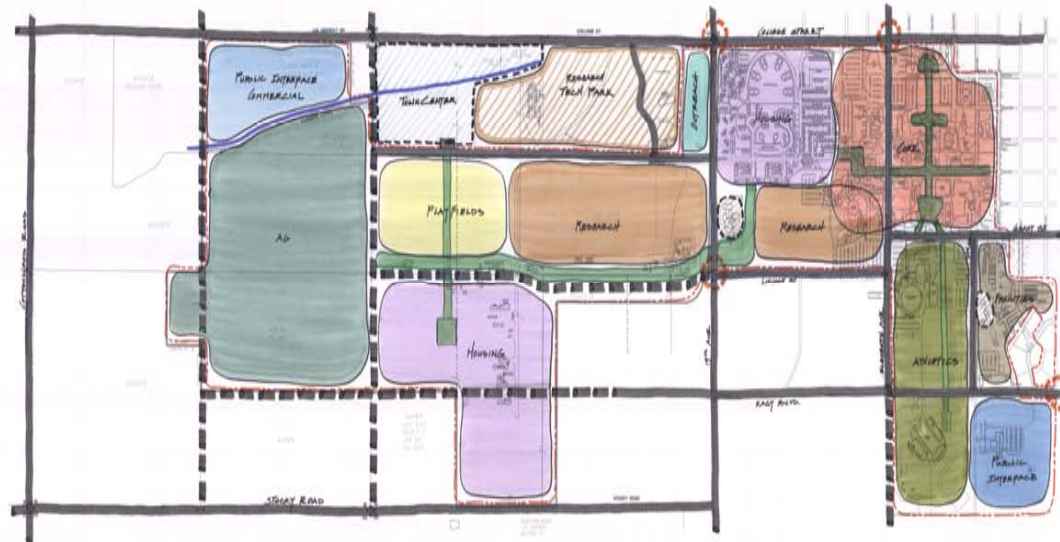

MSU Tomorrow:

Draft Campus Planning

BuildOut Scenarios

presented during
the MSU Tomorrow Public Forums,

April, 2006.

MONTANA
STATE UNIVERSITY

Aerial View Existing MSU Campus

Draft BuildOut Scenario 1

Draft BuildOut Scenario 2

Draft BuildOut Scenario 3

Draft BuildOut Scenario 4

Draft BuildOut Scenario 5

Draft BuildOut Scenario 6

Draft BuildOut Scenario 7

© 2006 Montana State University – Office of Facilities Services