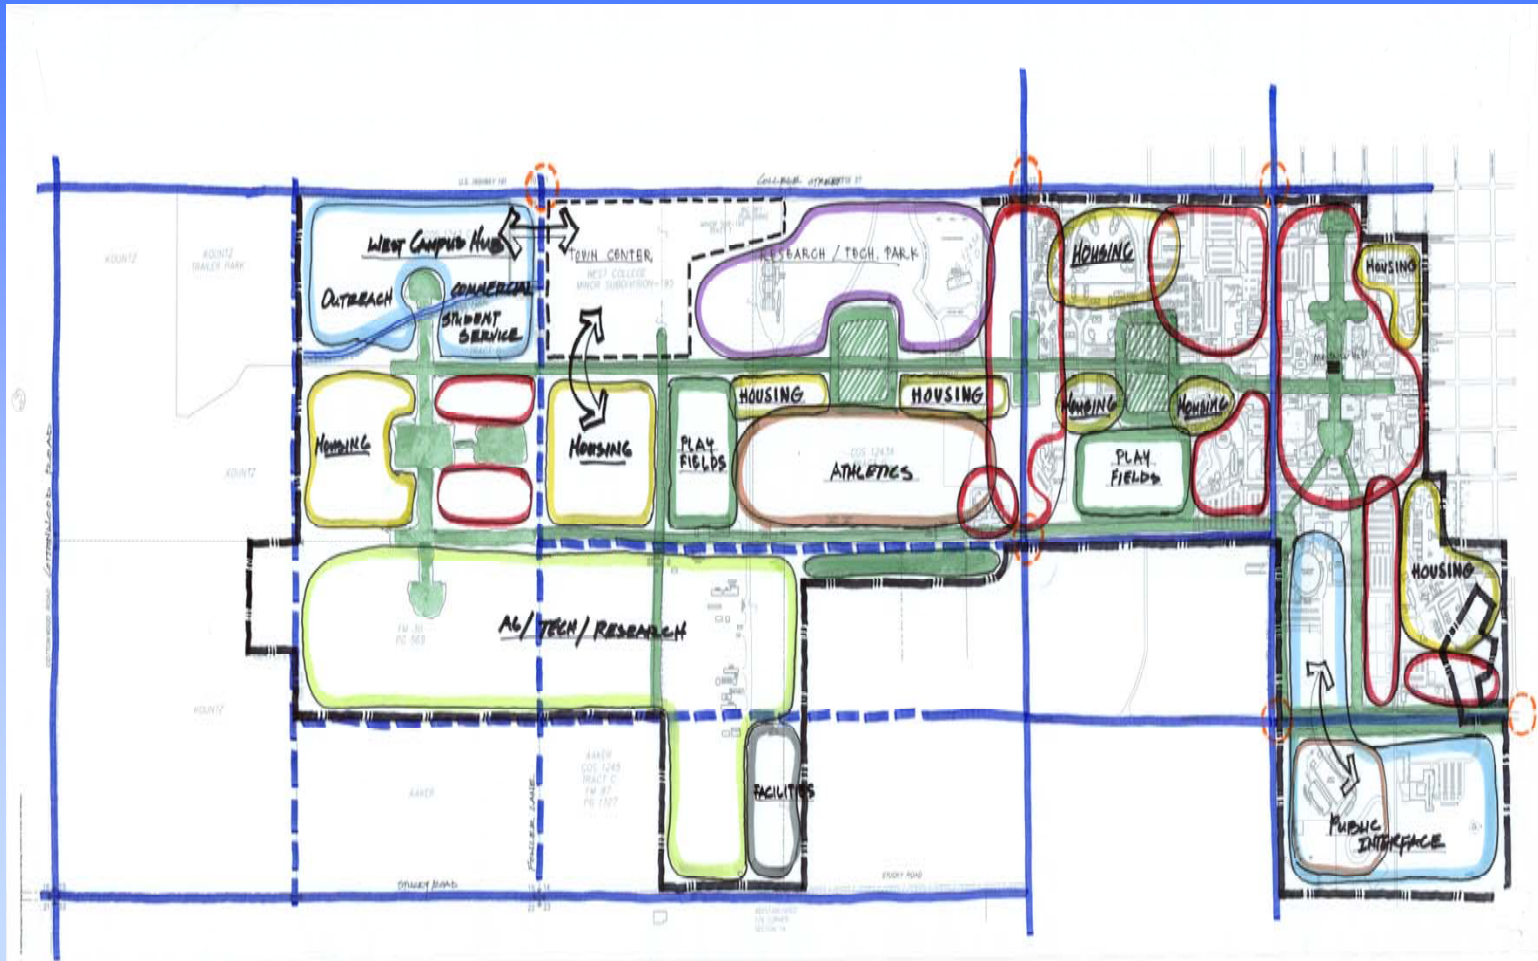

MSU Tomorrow:

Draft Campus Planning

BuildOut Scenarios

presented during
the MSU Tomorrow Public Forums,

April, 2006.

MONTANA
STATE UNIVERSITY

Aerial View Existing MSU Campus

Draft BuildOut Scenario 1

Draft BuildOut Scenario 2

Draft BuildOut Scenario 3

Draft BuildOut Scenario 4

Draft BuildOut Scenario 5

Draft BuildOut Scenario 6

Draft BuildOut Scenario 7

© 2006 Montana State University – Office of Facilities Services