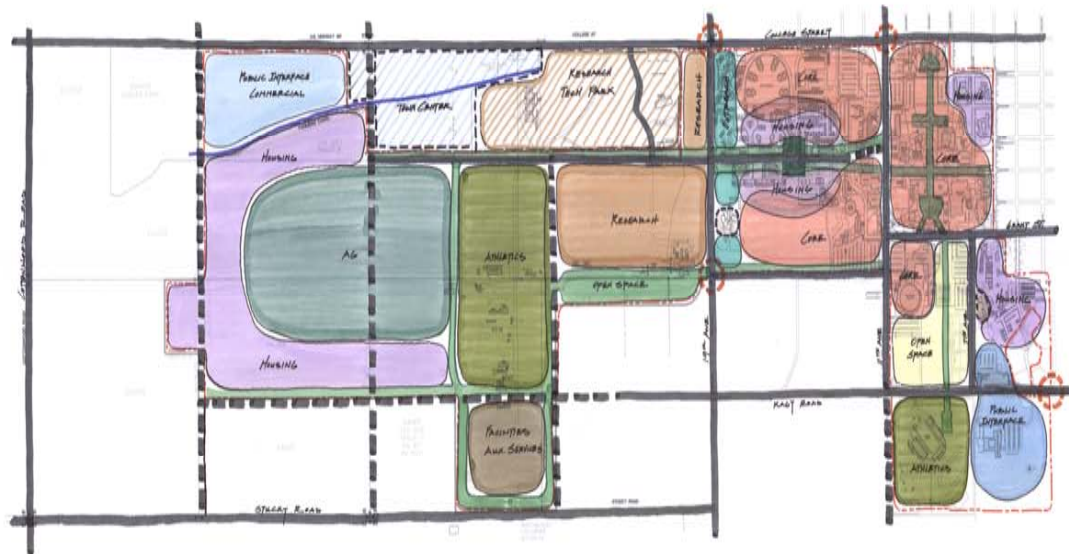

MSU Tomorrow:

Draft Campus Planning

BuildOut Scenarios

presented during
the MSU Tomorrow Public Forums,

April, 2006.

MONTANA
STATE UNIVERSITY

Aerial View Existing MSU Campus

Draft BuildOut Scenario 1

Draft BuildOut Scenario 2

Draft BuildOut Scenario 3

Draft BuildOut Scenario 4

Draft BuildOut Scenario 5

Draft BuildOut Scenario 6

Draft BuildOut Scenario 7

© 2006 Montana State University – Office of Facilities Services