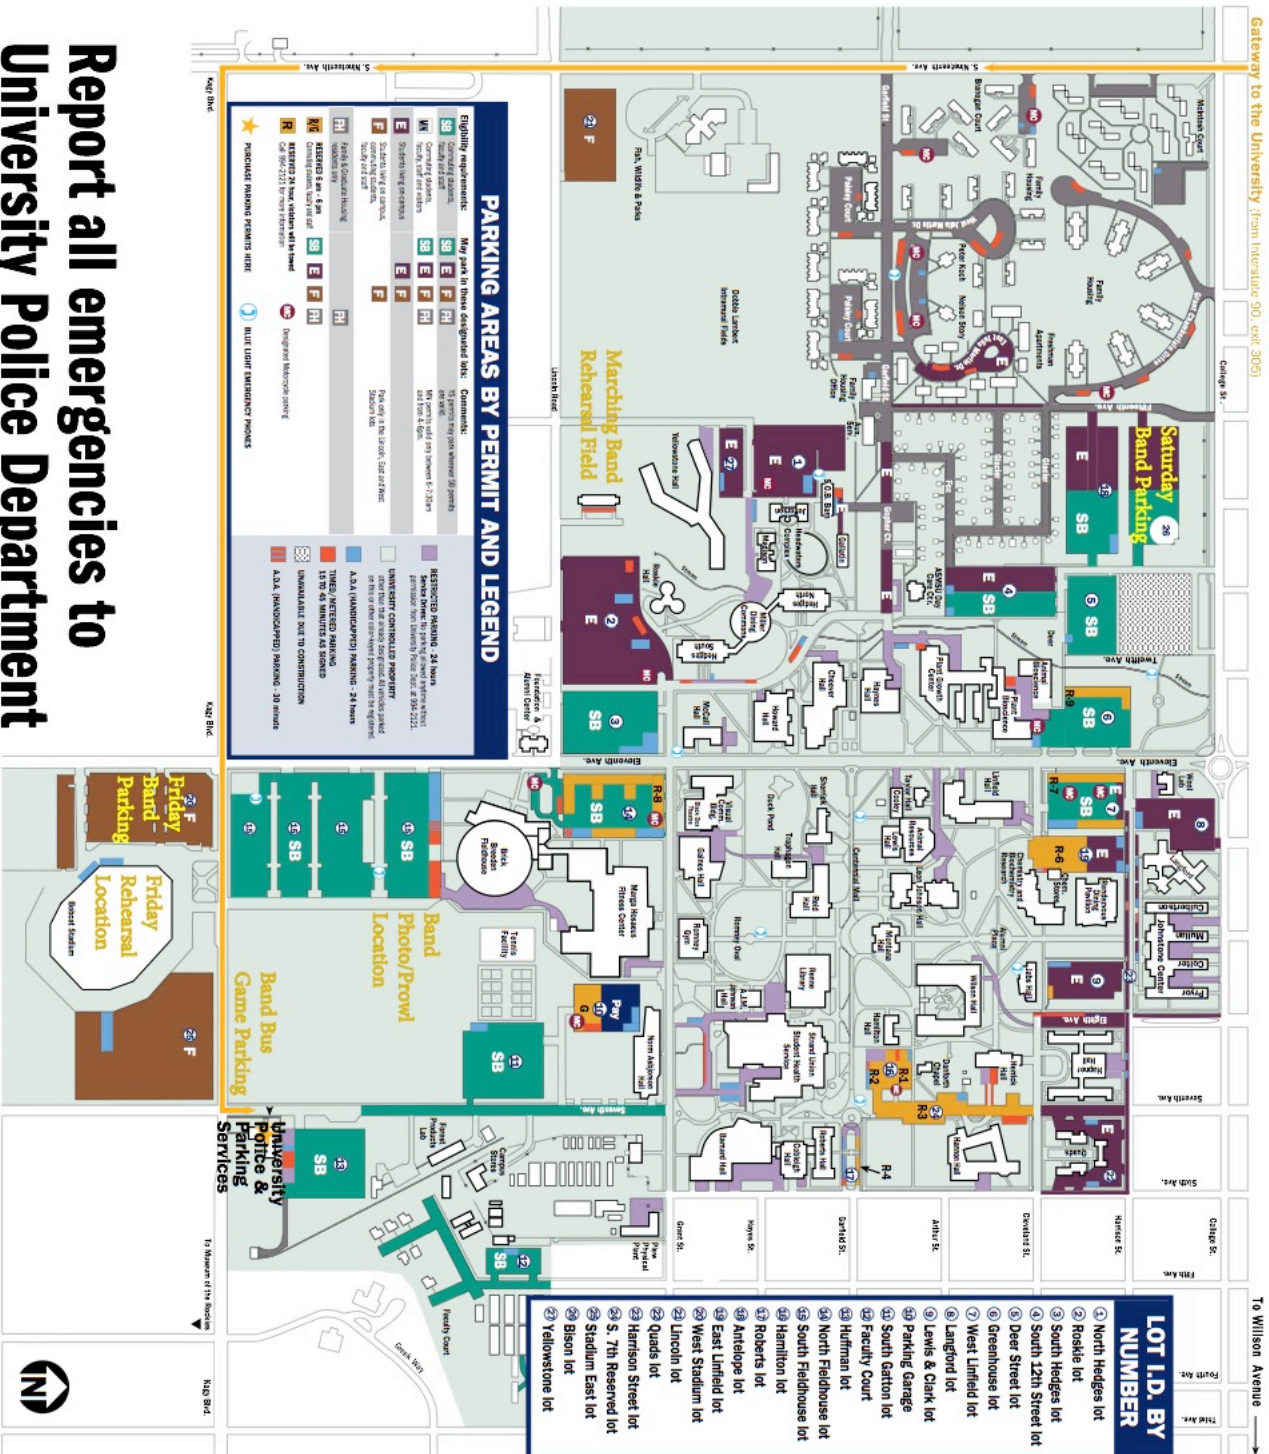

CAMPUS PARKING MAP

Gateway to the University from Interstate 90, exit 306J

Report all emergencies to University Police Department

DIAL 911

For parking information call 406-994-1723