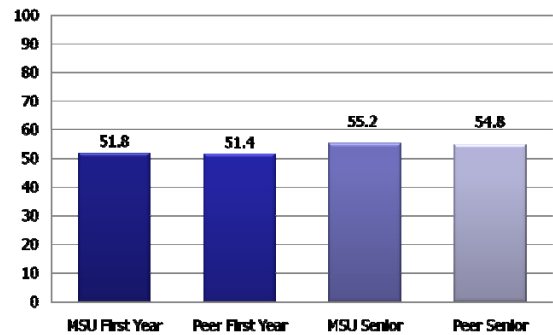

MSU 2007 NSSE Benchmark Scores

For more information about MSU's NSSE results, contact Chris Fastnow in the Office of Planning and Analysis:
cfastnow@montana.edu

Level of Academic Challenge MSU/Very High Research Peer Comparison

Active and Collaborative Learning MSU/Very High Research Peer Comparison

Student-Faculty Interaction MSU/Very High Research Peer Comparison

Enriching Educational Experiences MSU/Very High Research Peer Comparison