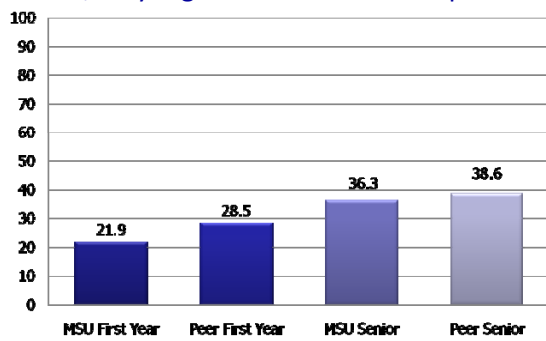

MSU 2007 NSSE Benchmark Scores

For more information about MSU's NSSE results, contact Chris Fastnow in the Office of Planning and Analysis:
cfastnow@montana.edu

Level of Academic Challenge MSU/Very High Research Peer Comparison

Active and Collaborative Learning MSU/Very High Research Peer Comparison

Student-Faculty Interaction MSU/Very High Research Peer Comparison

Enriching Educational Experiences MSU/Very High Research Peer Comparison