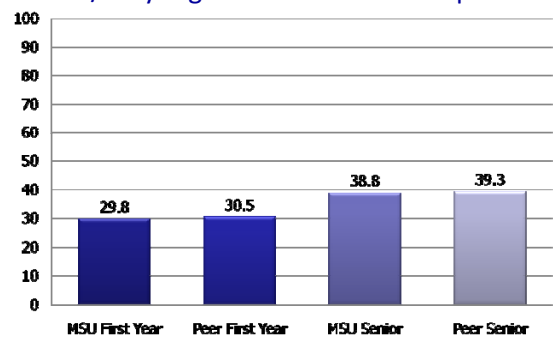

MSU 2007 NSSE Benchmark Scores

For more information about MSU's NSSE results, contact Chris Fastnow in the Office of Planning and Analysis:
cfastnow@montana.edu

Level of Academic Challenge MSU/Very High Research Peer Comparison

Active and Collaborative Learning MSU/Very High Research Peer Comparison

Student-Faculty Interaction MSU/Very High Research Peer Comparison

Enriching Educational Experiences MSU/Very High Research Peer Comparison