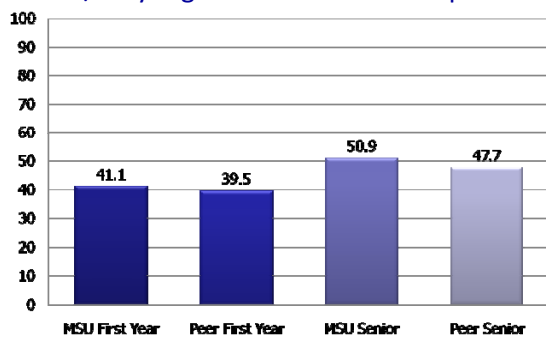

MSU 2007 NSSE Benchmark Scores

For more information about MSU's NSSE results, contact Chris Fastnow in the Office of Planning and Analysis:
cfastnow@montana.edu

Level of Academic Challenge MSU/Very High Research Peer Comparison

Active and Collaborative Learning MSU/Very High Research Peer Comparison

Student-Faculty Interaction MSU/Very High Research Peer Comparison

Enriching Educational Experiences MSU/Very High Research Peer Comparison