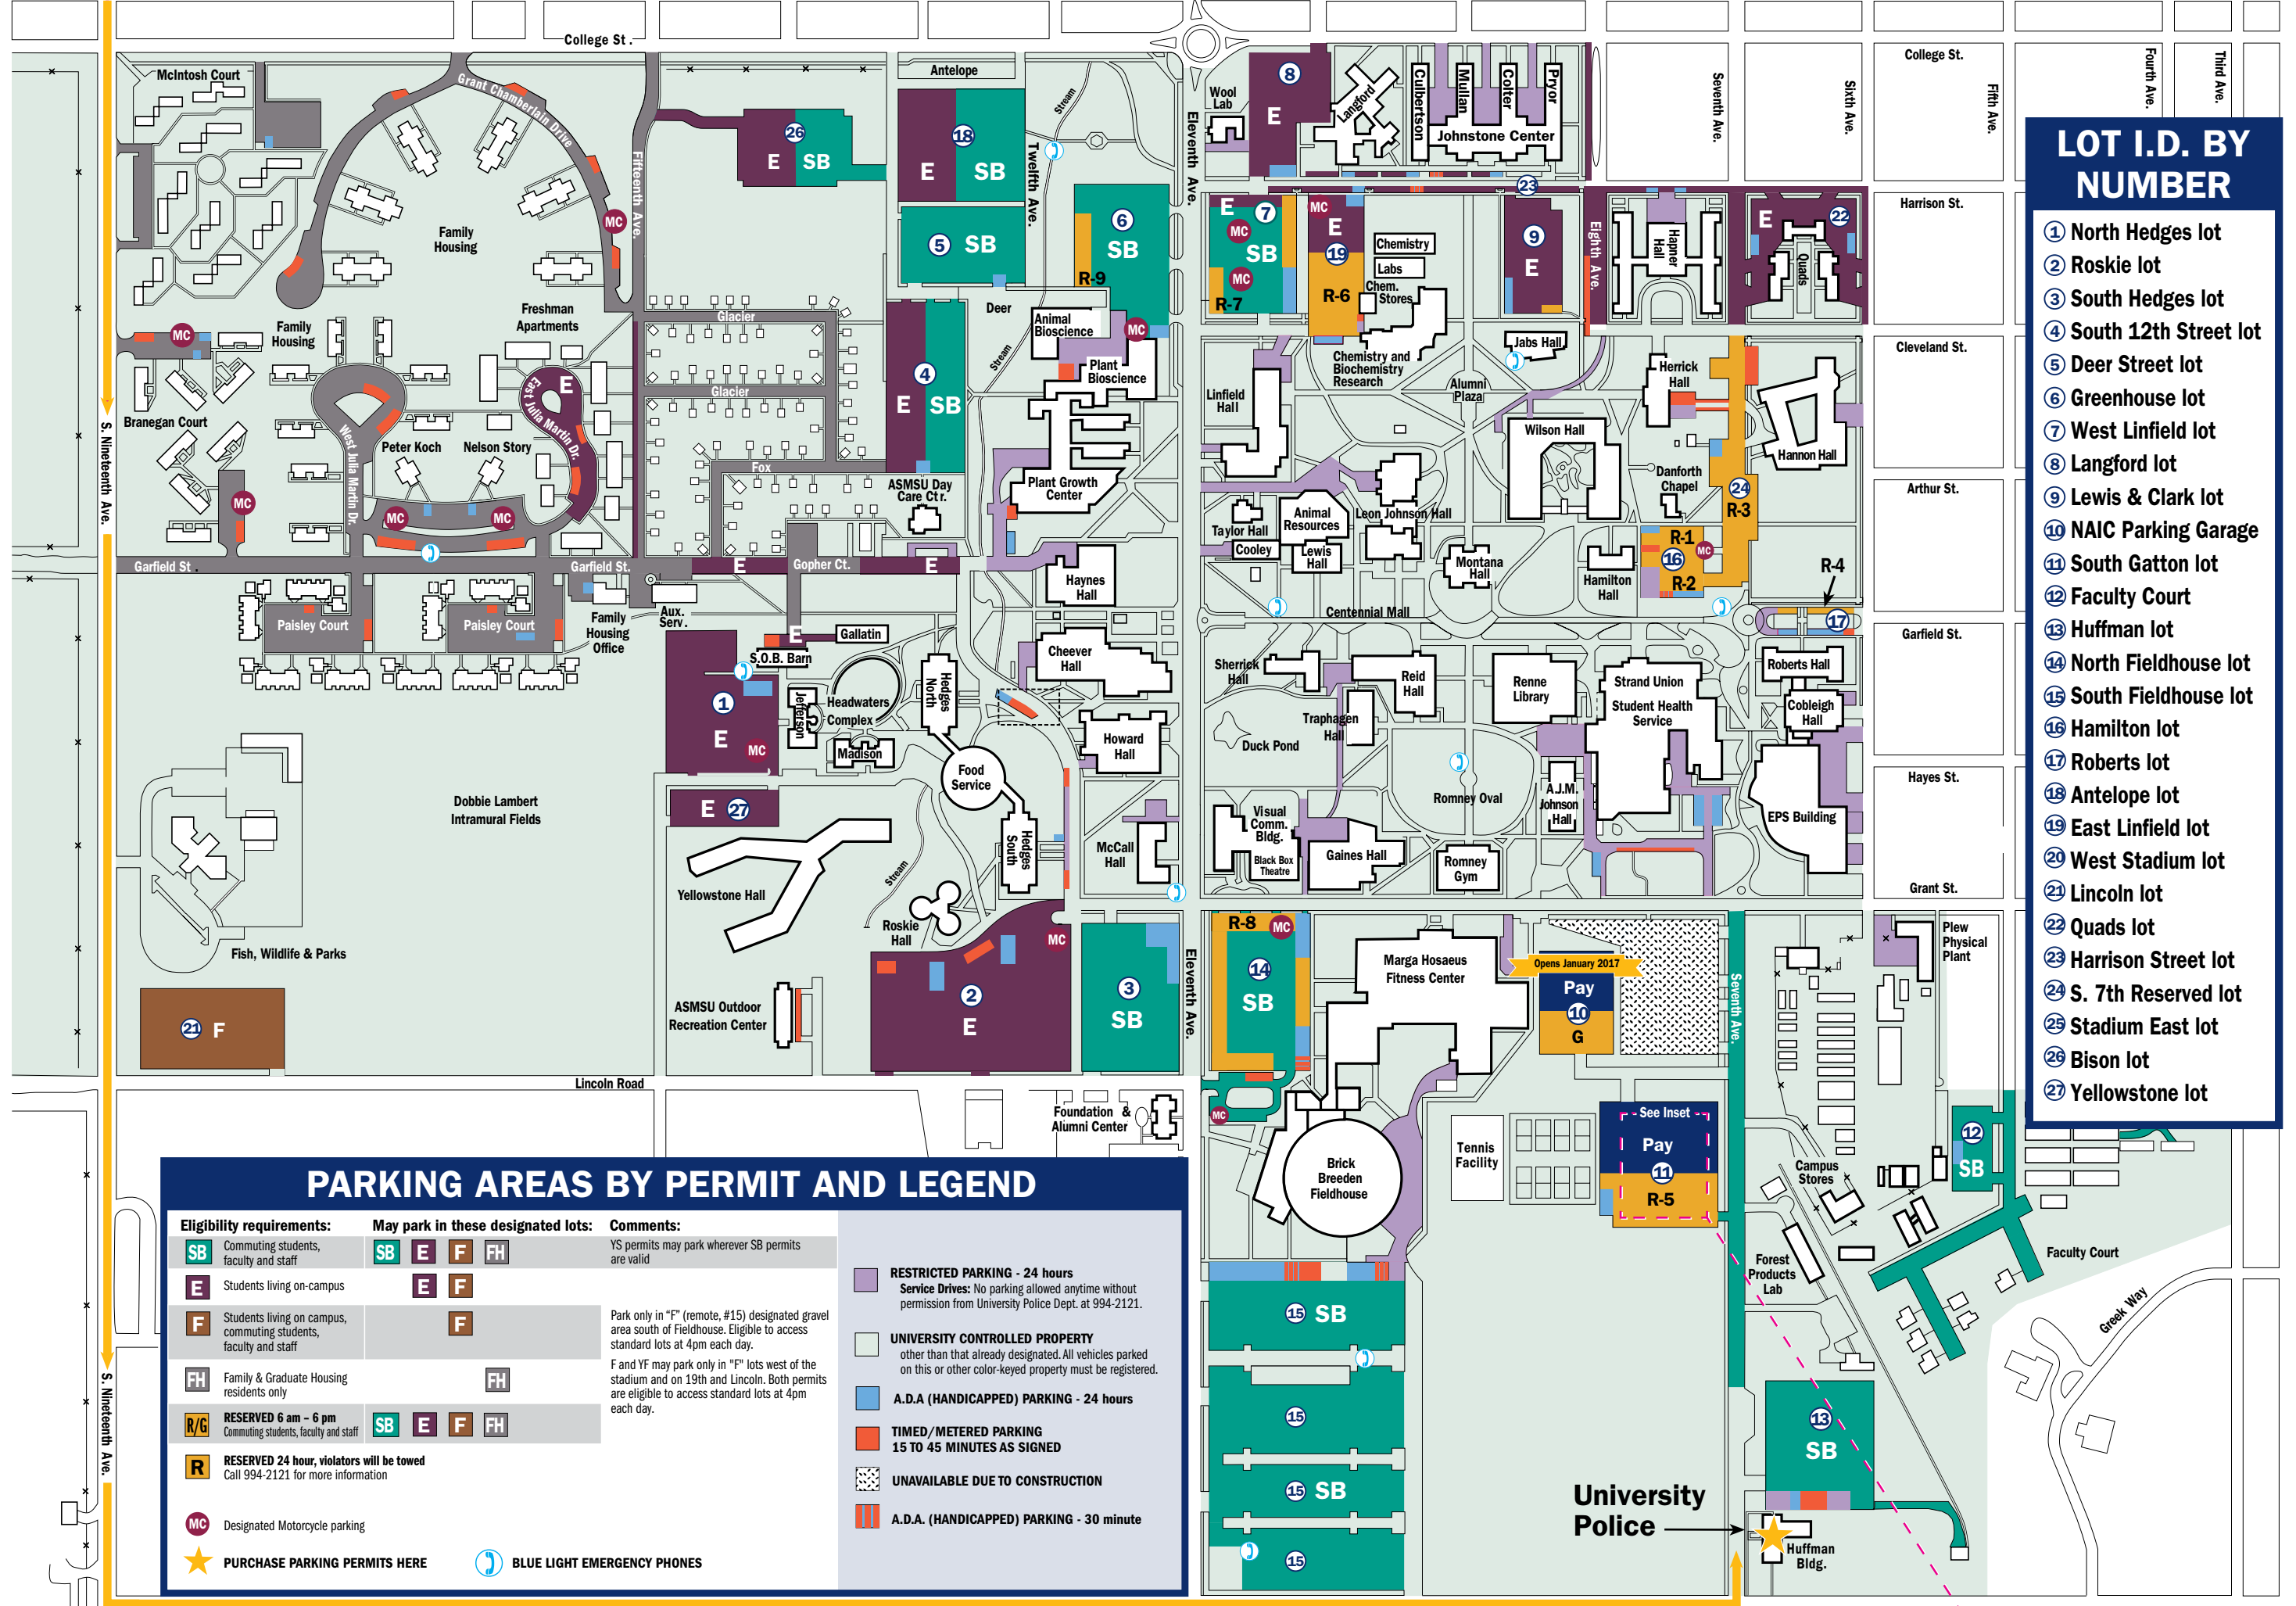

Gateway to the University (from Interstate 90, exit 305)

- LOT I.D. BY NUMBER**
- North Hedges lot
  - Roskie lot
  - South Hedges lot
  - South 12th Street lot
  - Deer Street lot
  - Greenhouse lot
  - West Linfield lot
  - Langford lot
  - Lewis & Clark lot
  - NAIC Parking Garage
  - South Gatton lot
  - Faculty Court
  - Huffman lot
  - North Fieldhouse lot
  - South Fieldhouse lot
  - Hamilton lot
  - Roberts lot
  - Antelope lot
  - East Linfield lot
  - West Stadium lot
  - Lincoln lot
  - Quads lot
  - Harrison Street lot
  - S. 7th Reserved lot
  - Stadium East lot
  - Bison lot
  - Yellowstone lot

**Report all emergencies to University Police Department**

**DIAL 911**

**Non-emergencies call 994-2121**