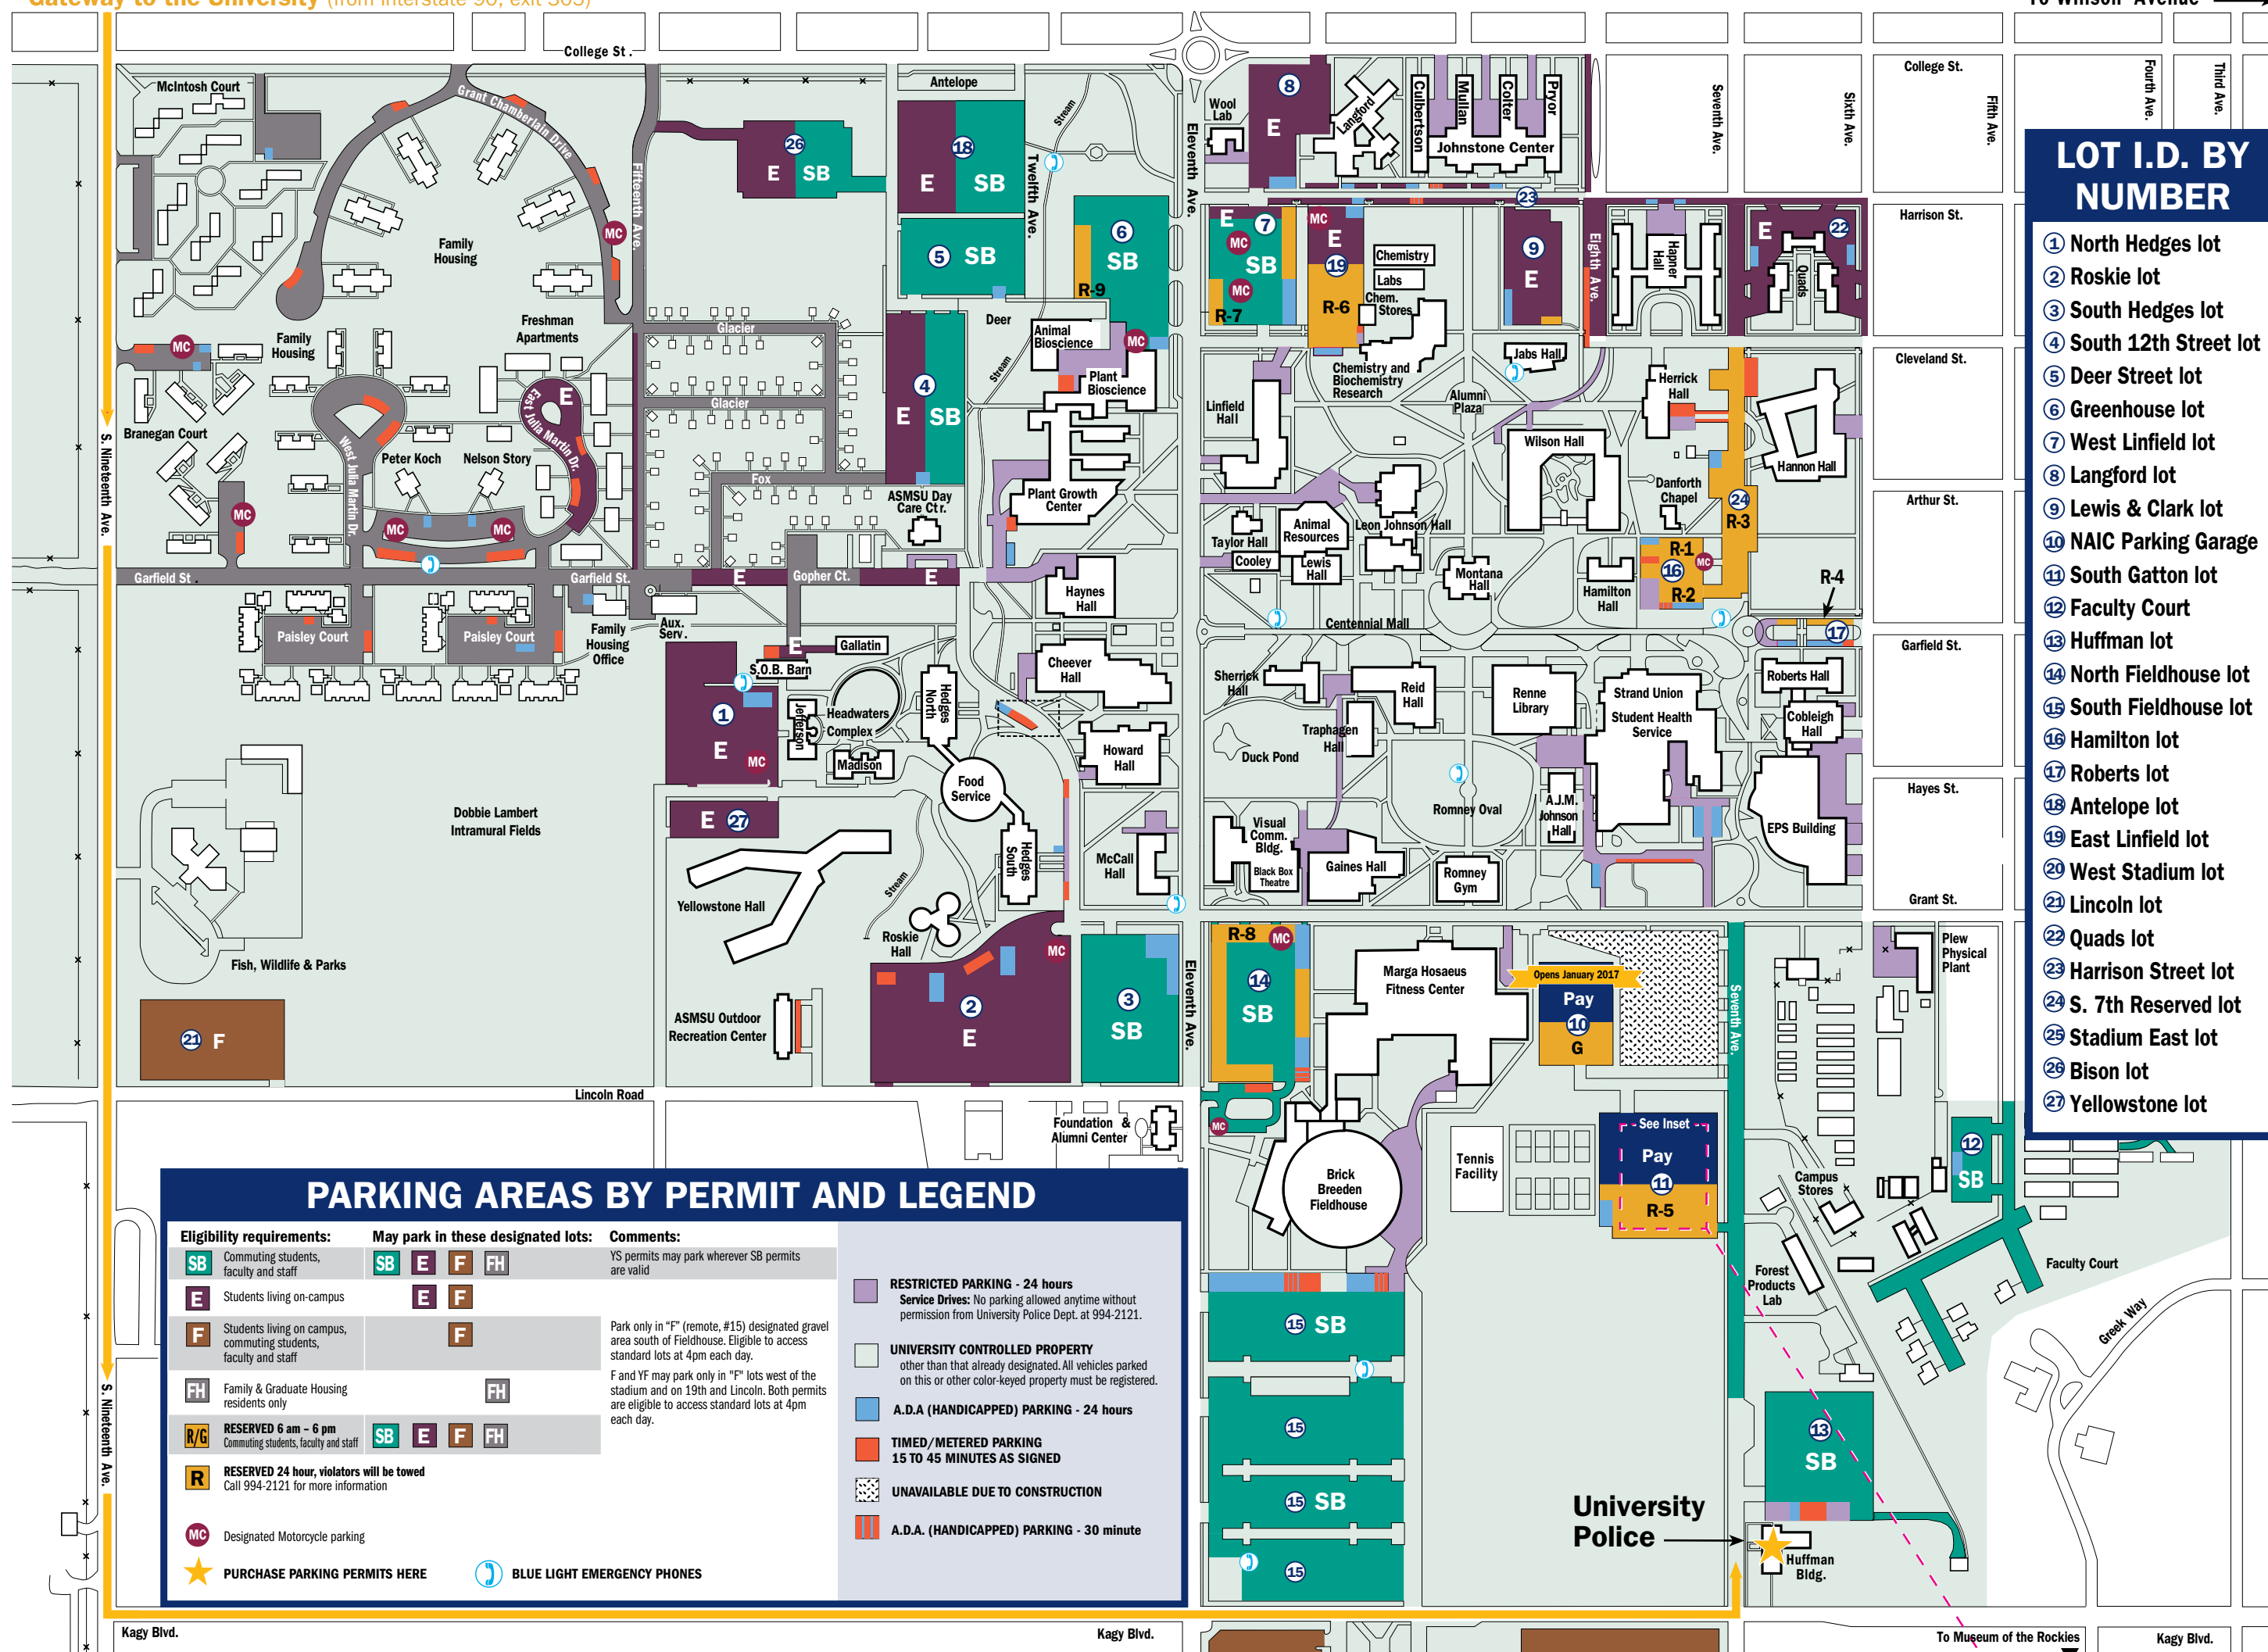

CAMPUS PARKING MAP

Gateway to the University (from Interstate 90, exit 305)

Report all emergencies to University Police Department

DIAL 911

Non-emergencies call 994-2121