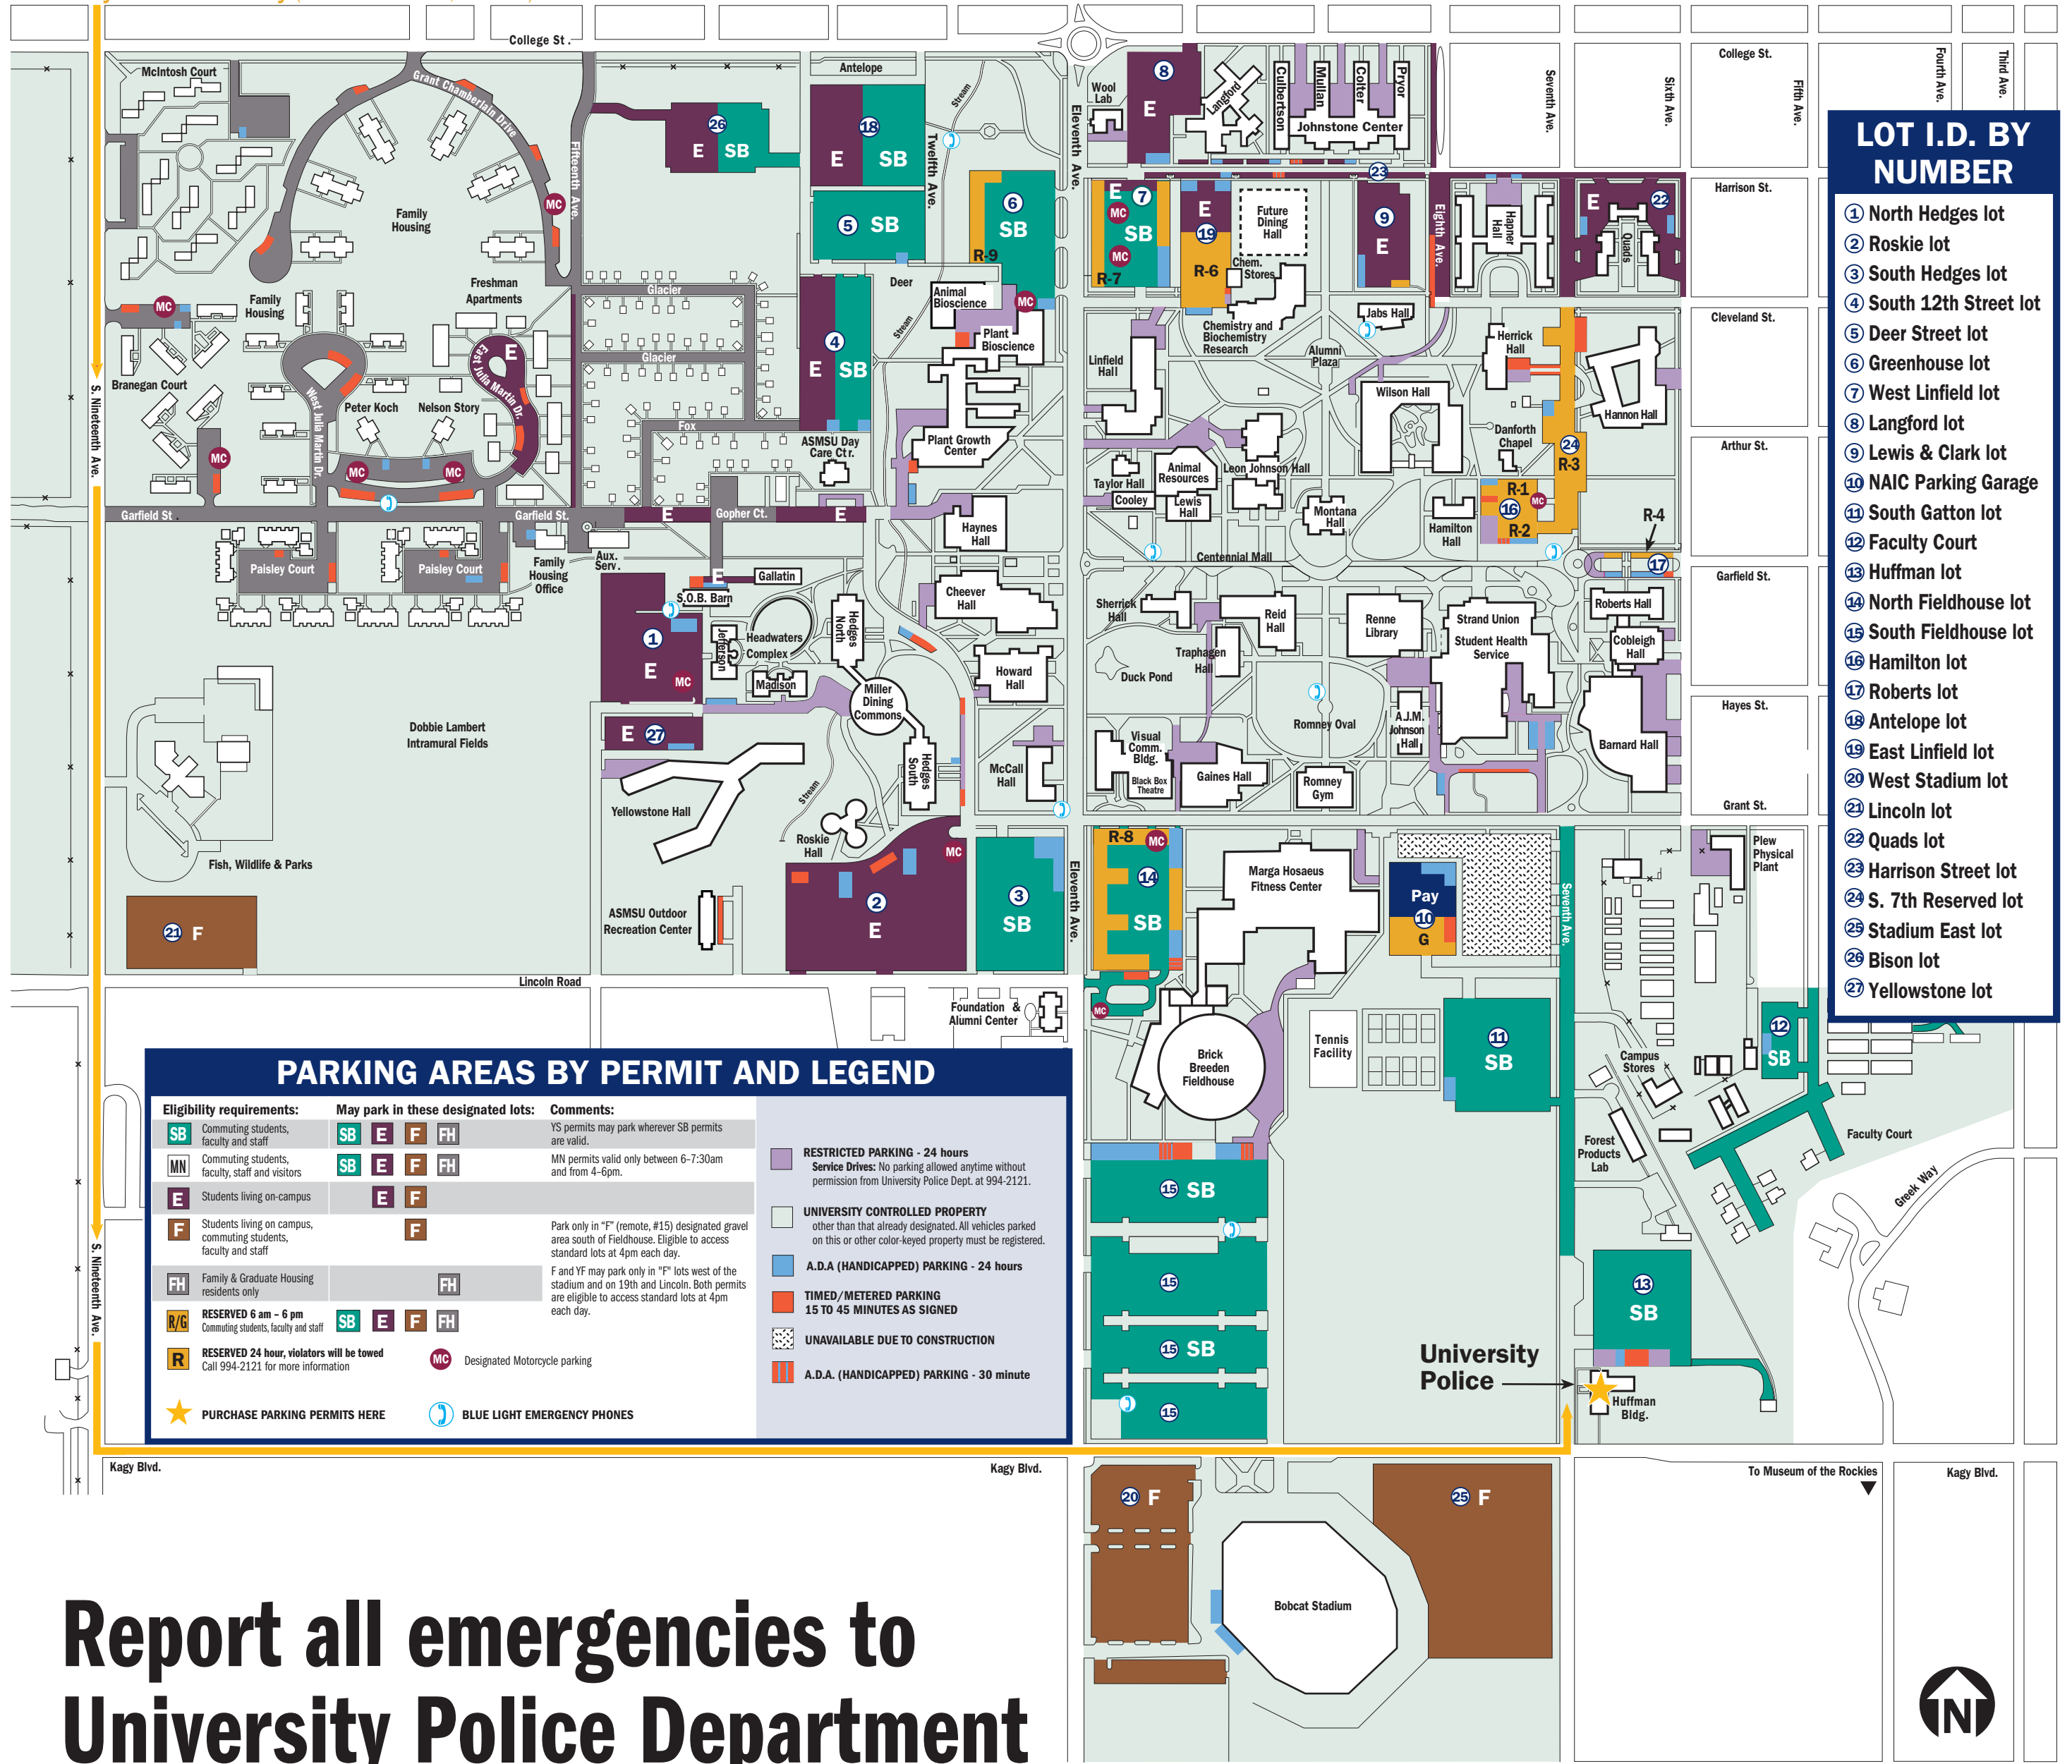

Gateway to the University (from Interstate 90, exit 305)

Report all emergencies to University Police Department

DIAL 911

Non-emergencies call 994-2121