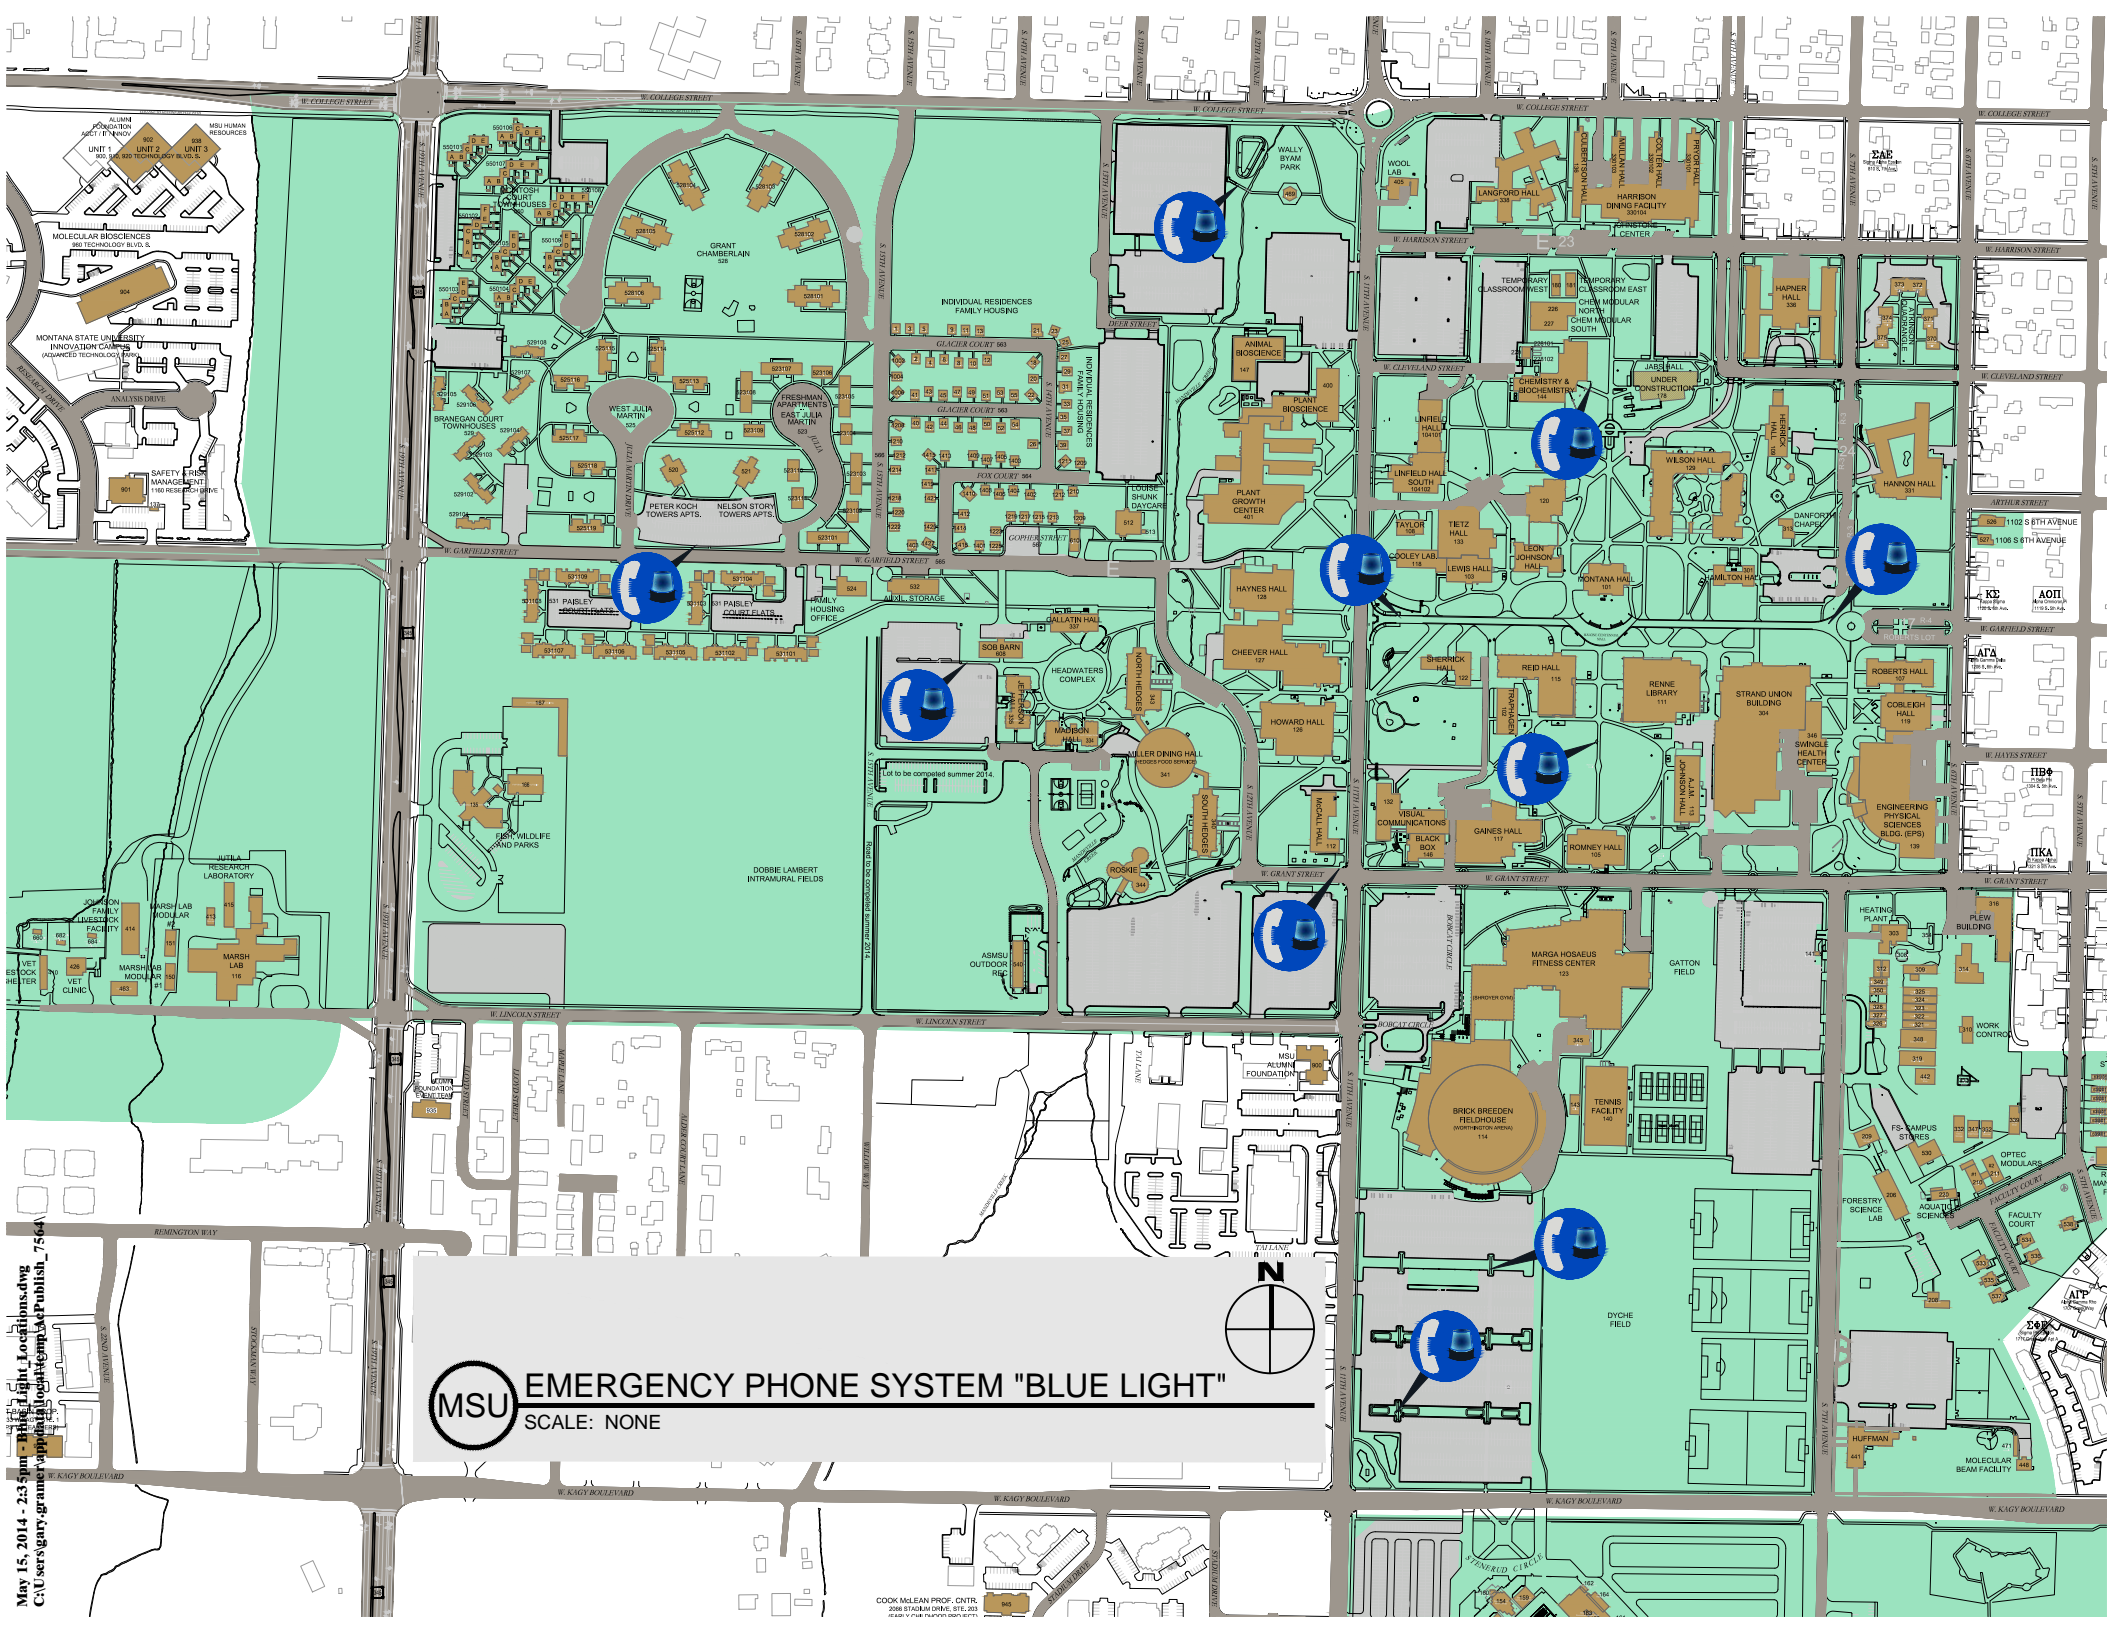

May 15, 2014 - 2:35 pm - Title: Light Locations.dwg  
C:\Users\gary.grame\AppData\LocalTemp\Light\Publish\_7564

# EMERGENCY PHONE SYSTEM "BLUE LIGHT"

SCALE: NONE