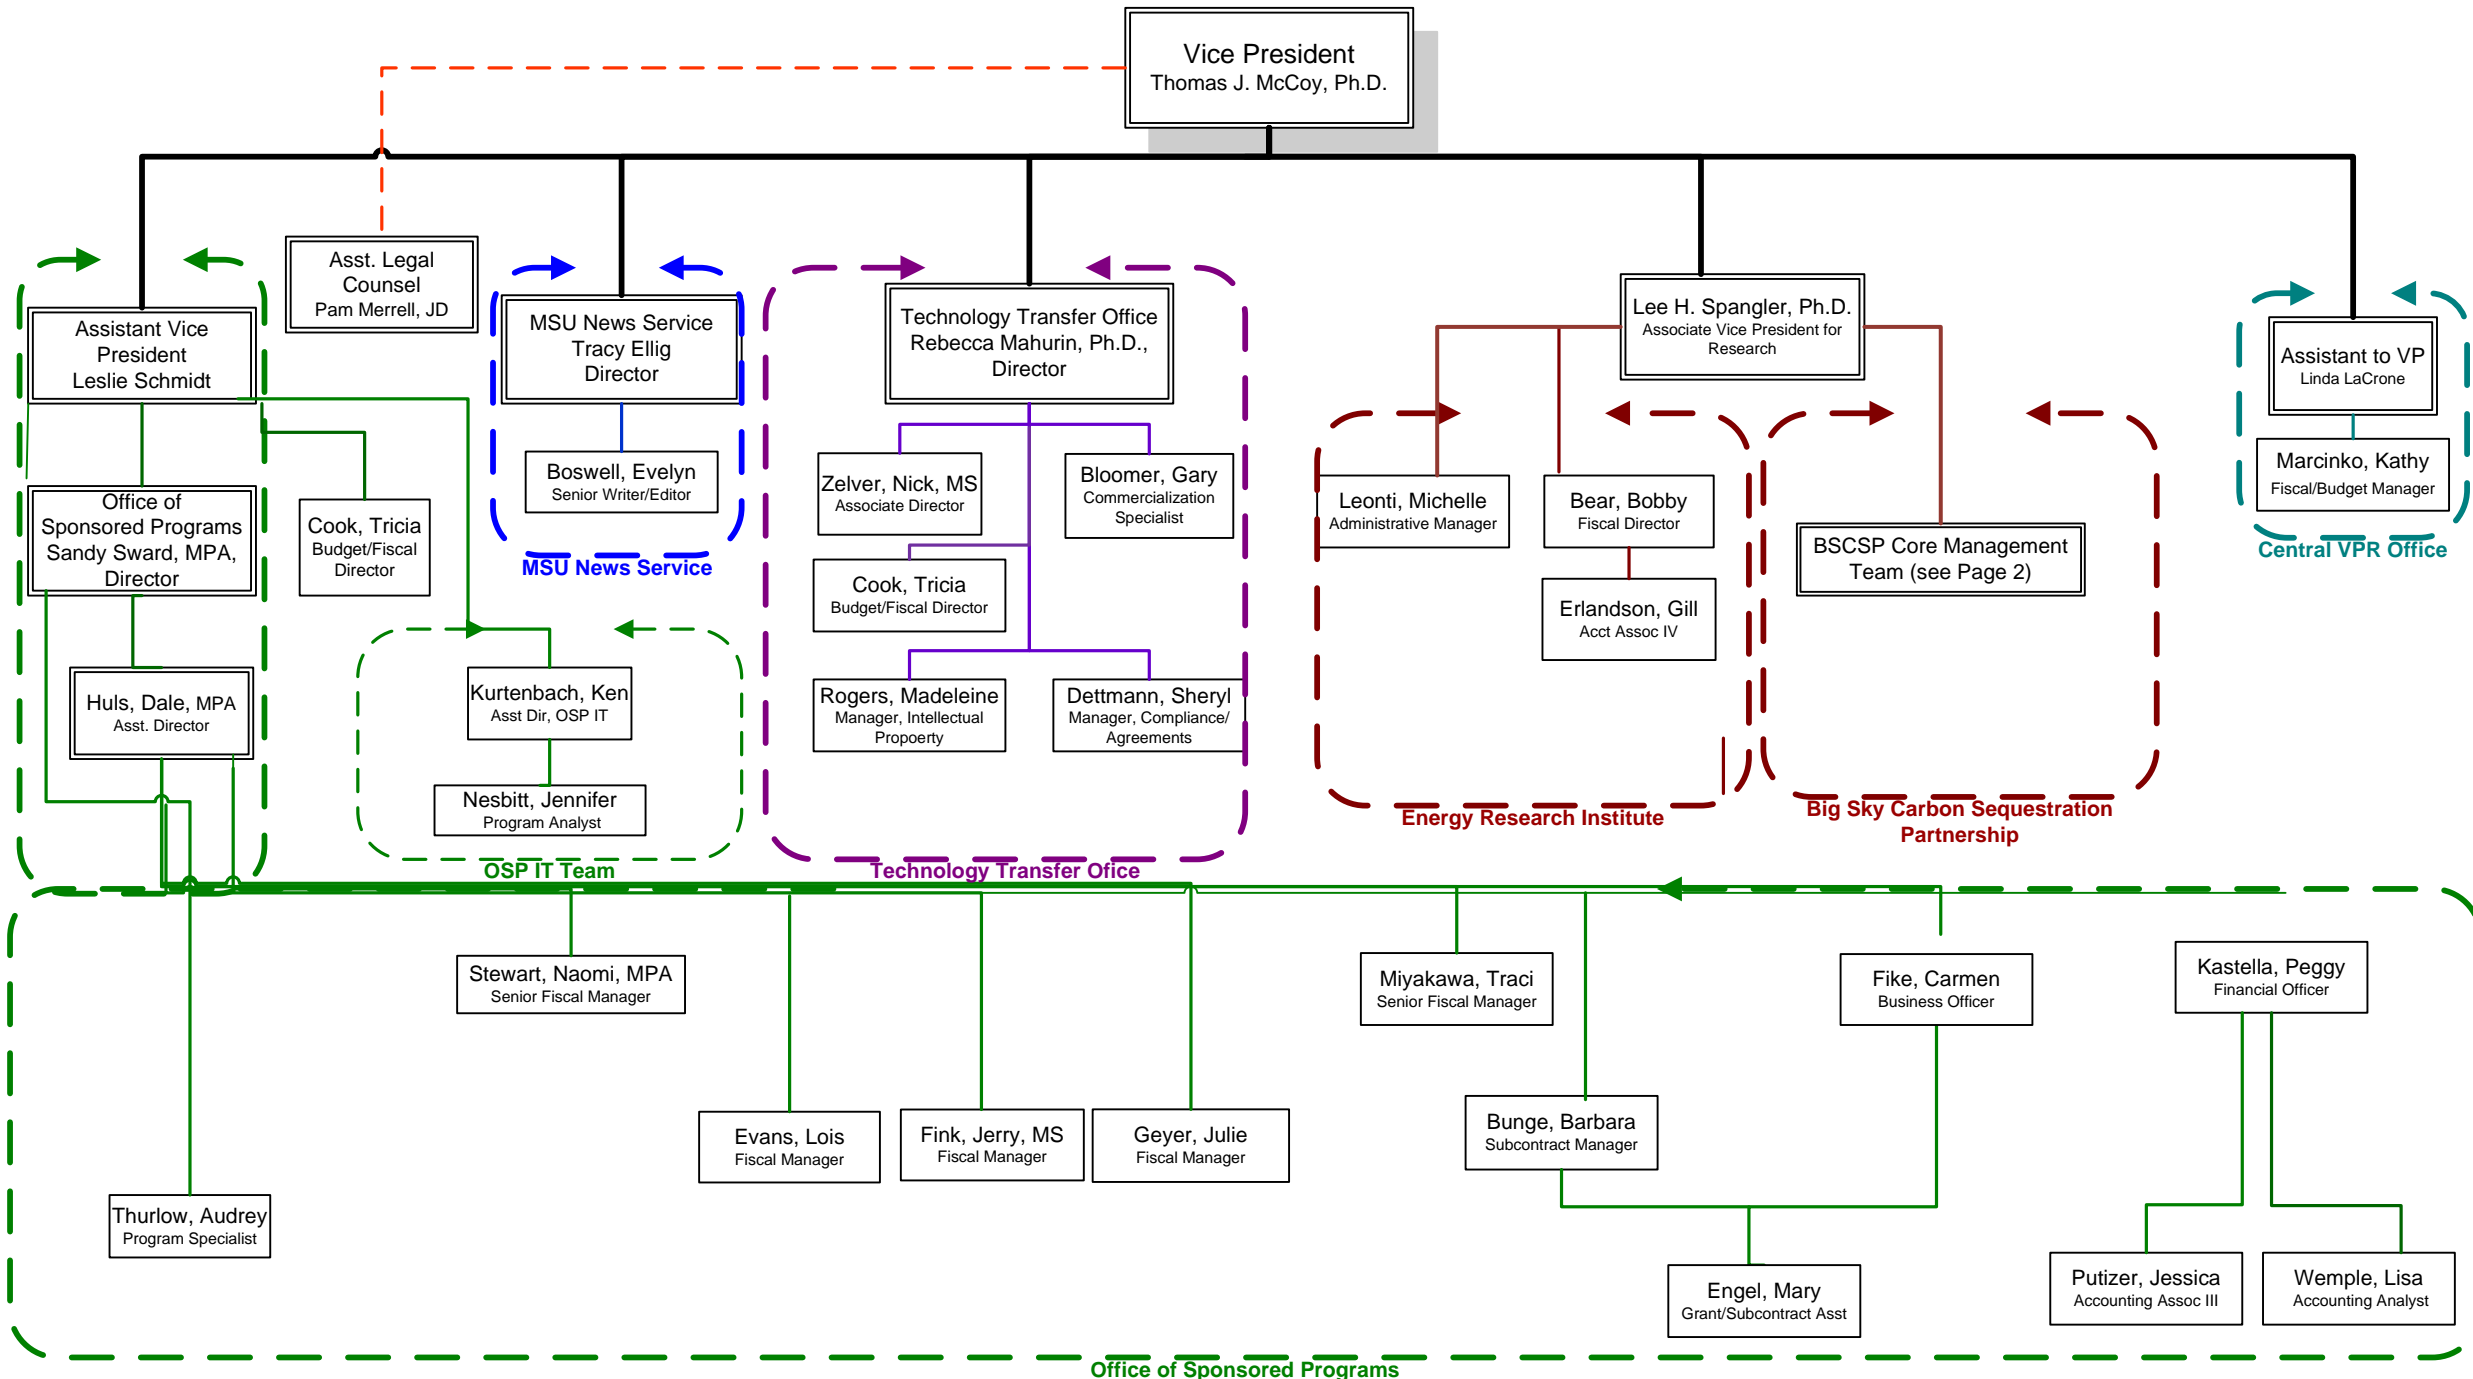

Vice President for Research, Creativity and Technology Transfer

(Big Sky Carbon Sequestration Partnership, Energy Research Institute, MSU News Service, Office of Sponsored Programs, Technology Transfer Office)

Big Sky Carbon Sequestration Partnership Core Management Team