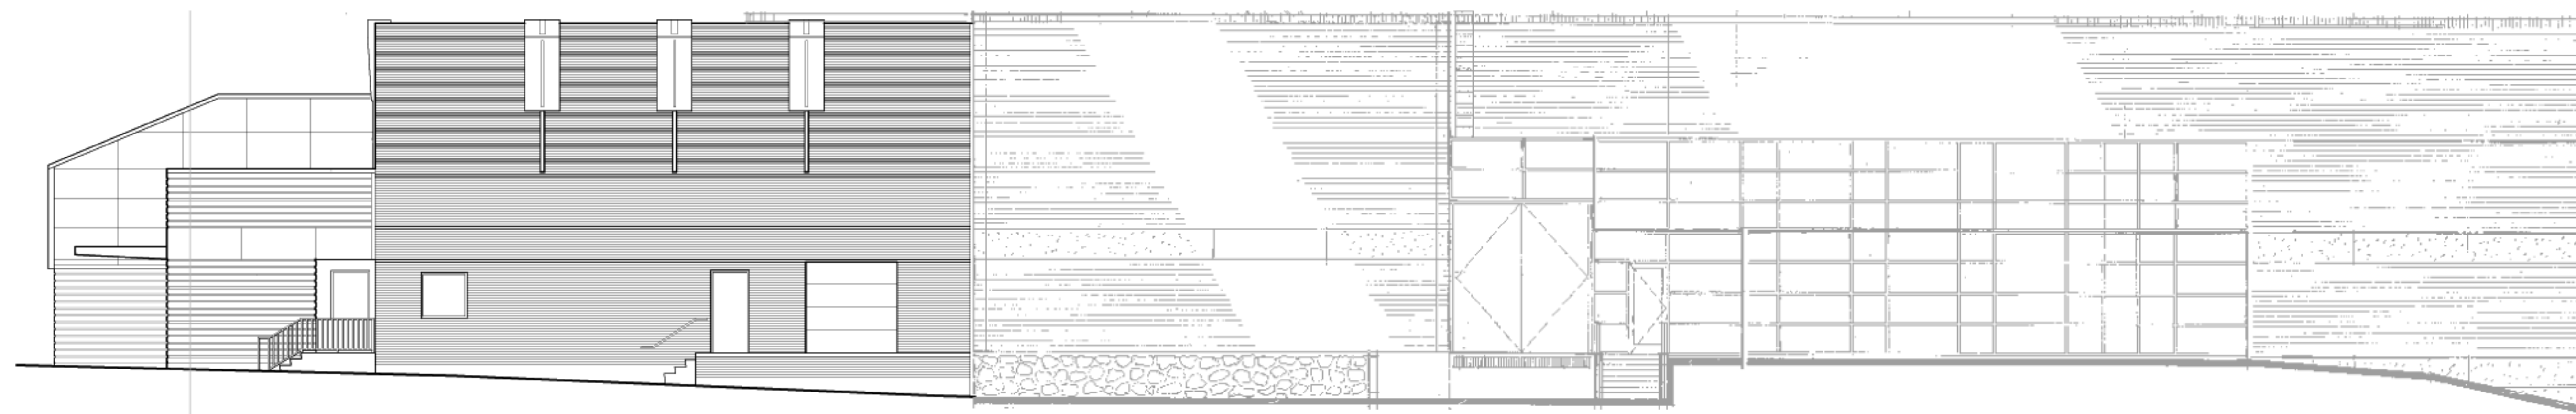

PRELIMINARY WEST ELEVATION

PRELIMINARY SOUTH ELEVATION

PRELIMINARY EAST ELEVATION

**BLACK BOX THEATER ADDITION TO VISUAL COMMUNICATIONS BUILDING
PRELIMINARY EXTERIOR ELEVATIONS**

JANUARY 11, 2005

A&E
ARCHITECTS^{PC}