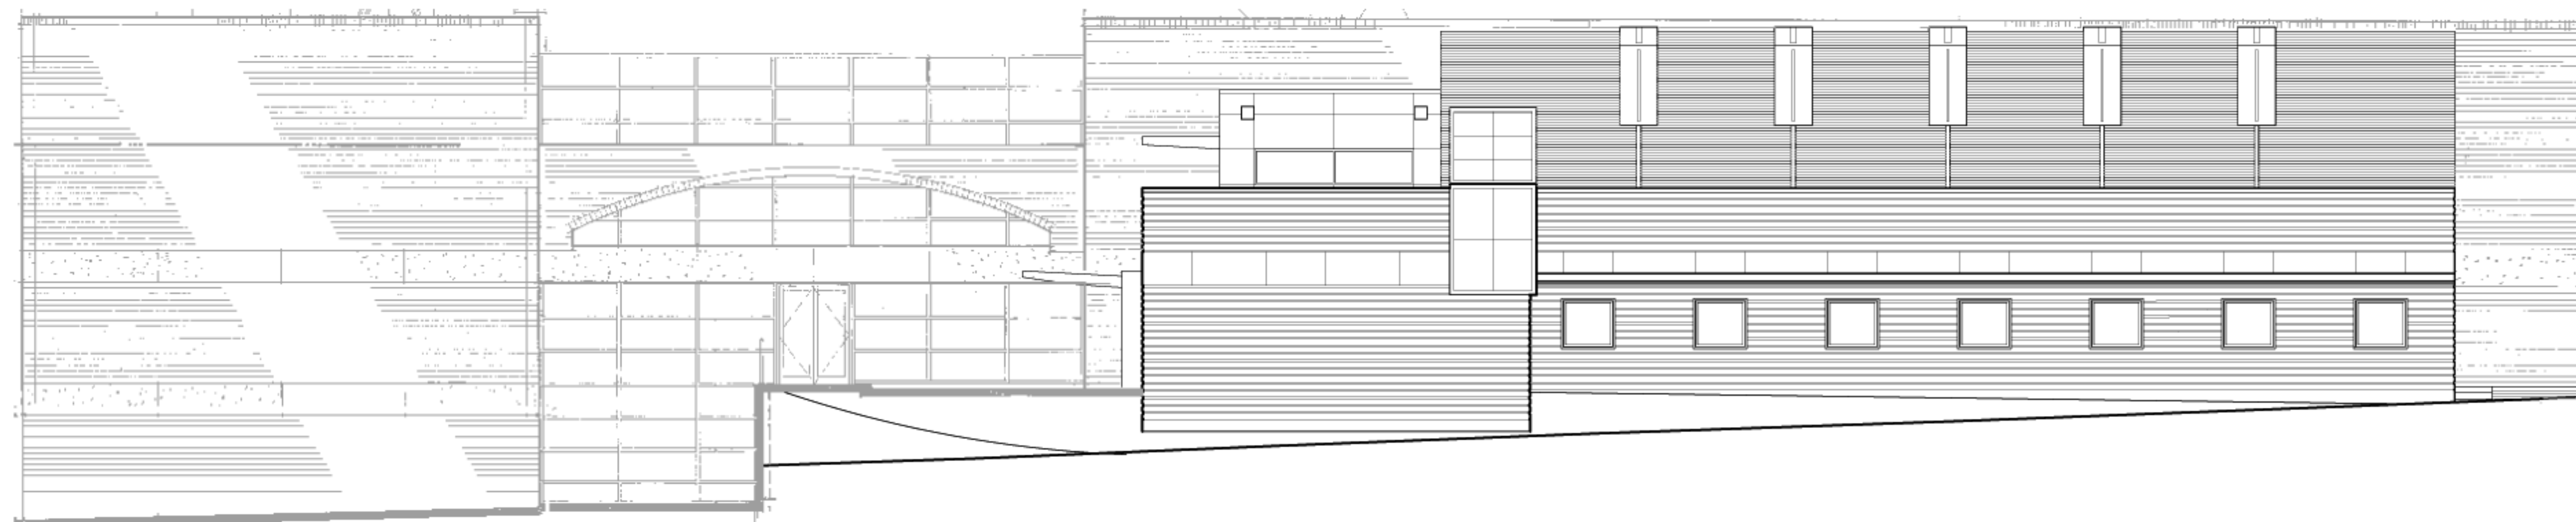

PRELIMINARY WEST ELEVATION

PRELIMINARY SOUTH ELEVATION

PRELIMINARY EAST ELEVATION

**BLACK BOX THEATER ADDITION TO VISUAL COMMUNICATIONS BUILDING
PRELIMINARY EXTERIOR ELEVATIONS**

JANUARY 11, 2005

A&E
ARCHITECTS^{PC}