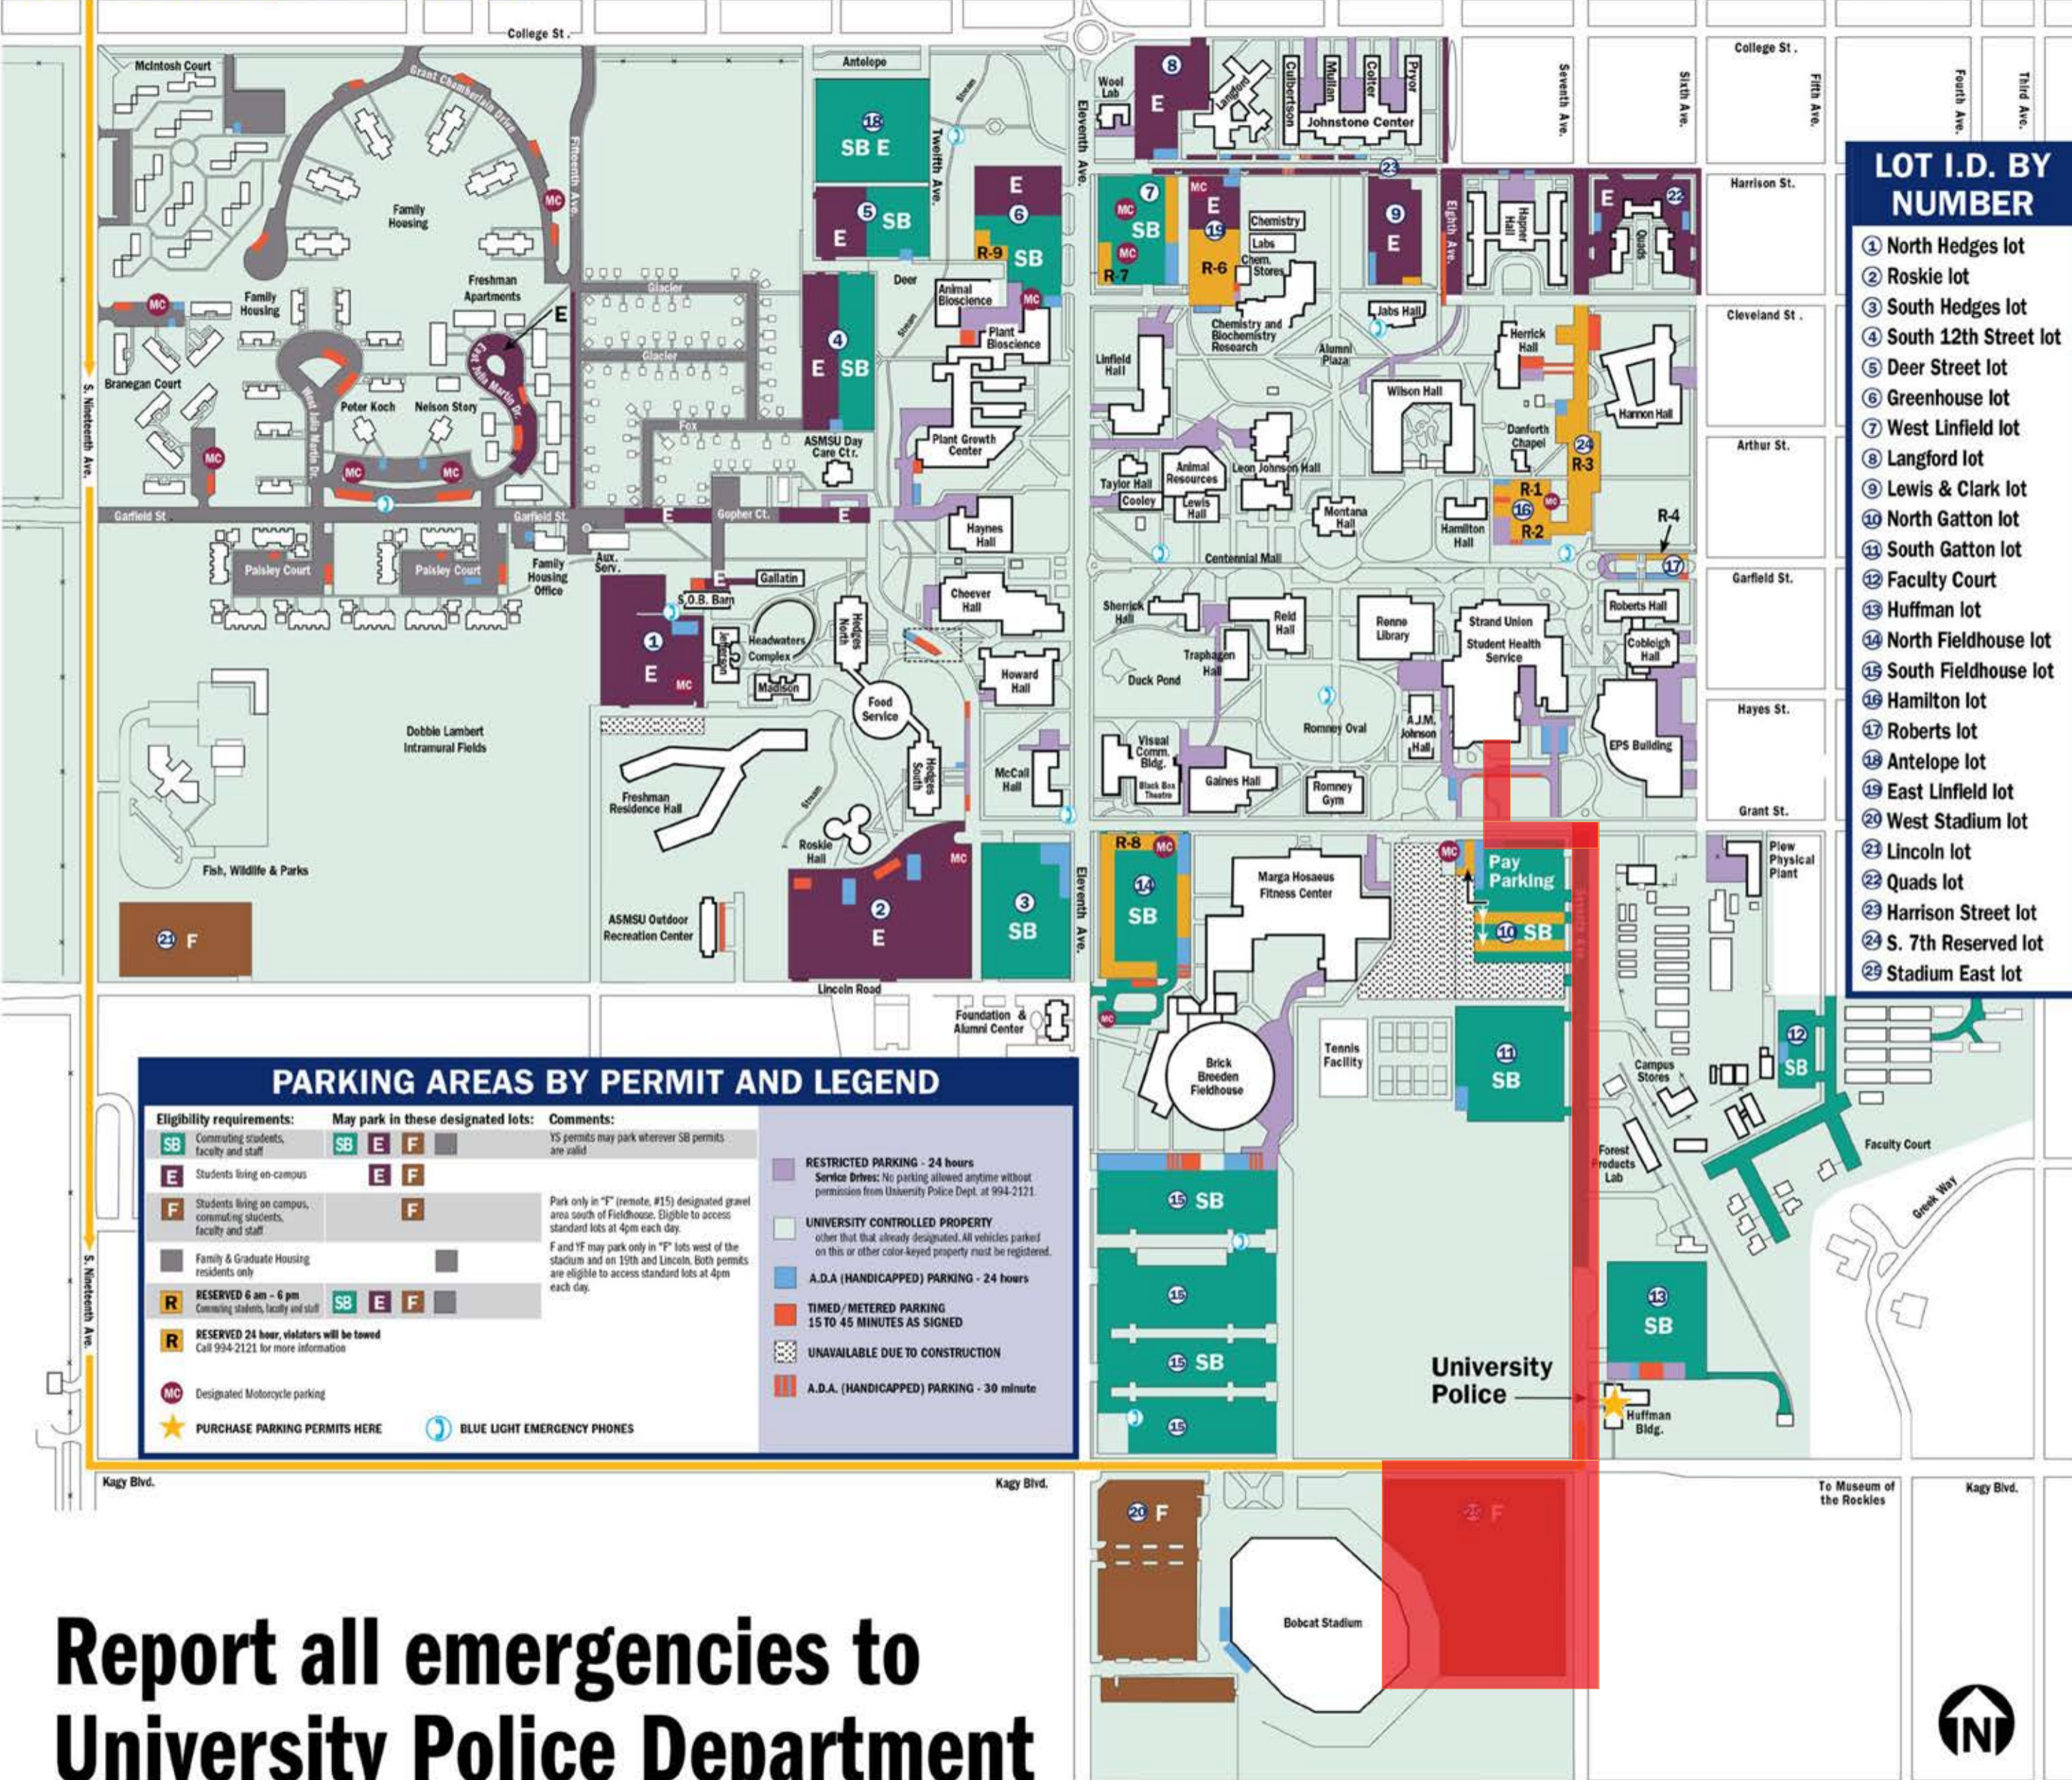

Gateway to the University (from Interstate 90, exit 305)

Report all emergencies to University Police Department

DIAL 911

Non-emergencies call 994-2121