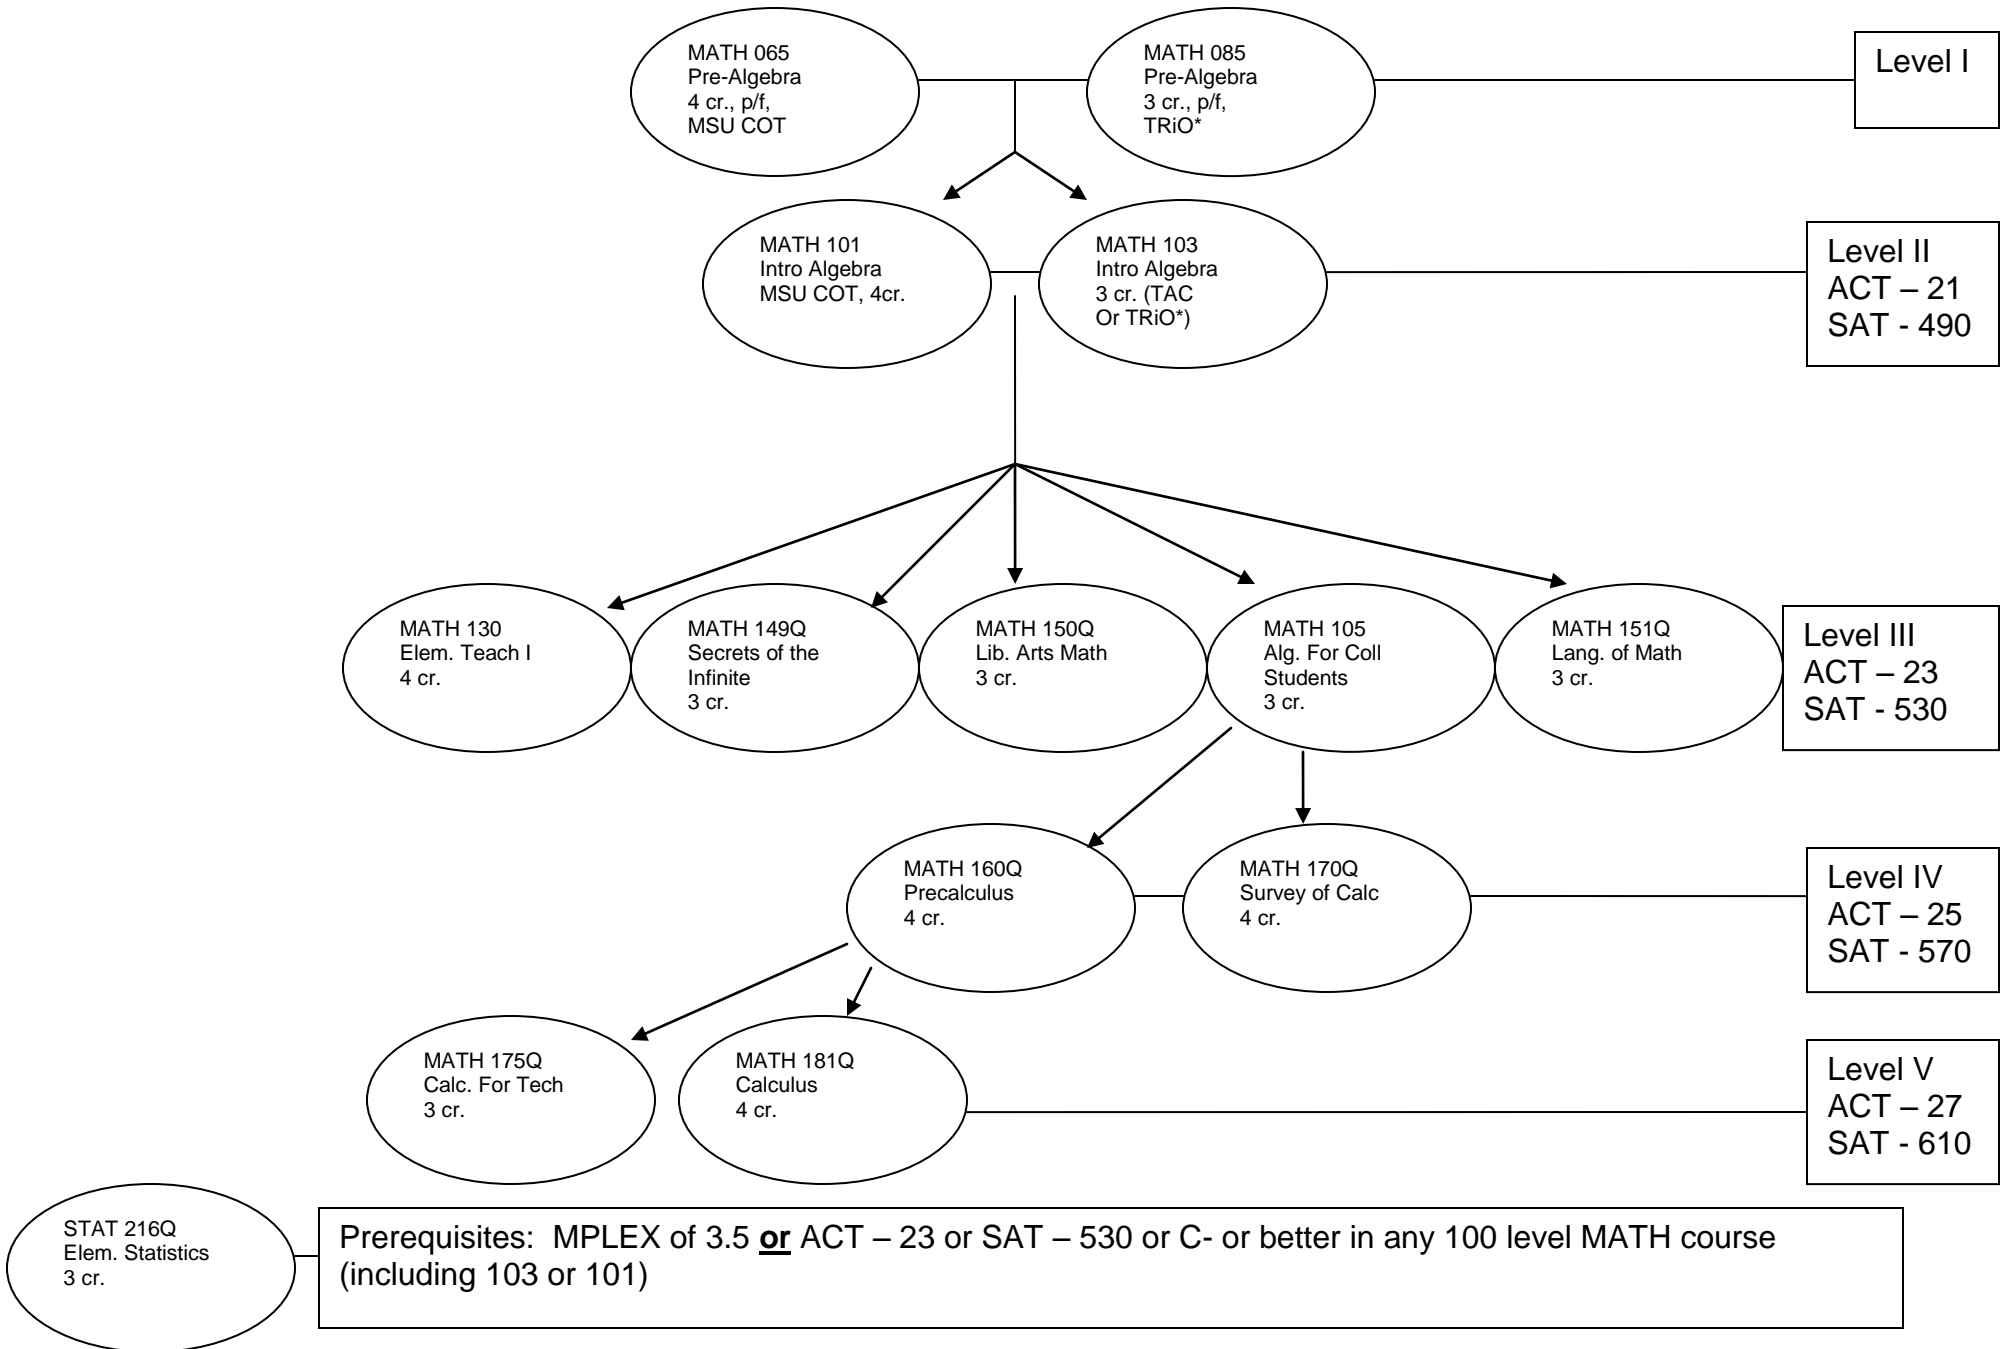

Math Placement Flow Chart

*Must be eligible for services from TRiO Student Support Services Program funded by the US Department of Education. For eligibility criteria, please call 994-4541 or come by 146 SUB.