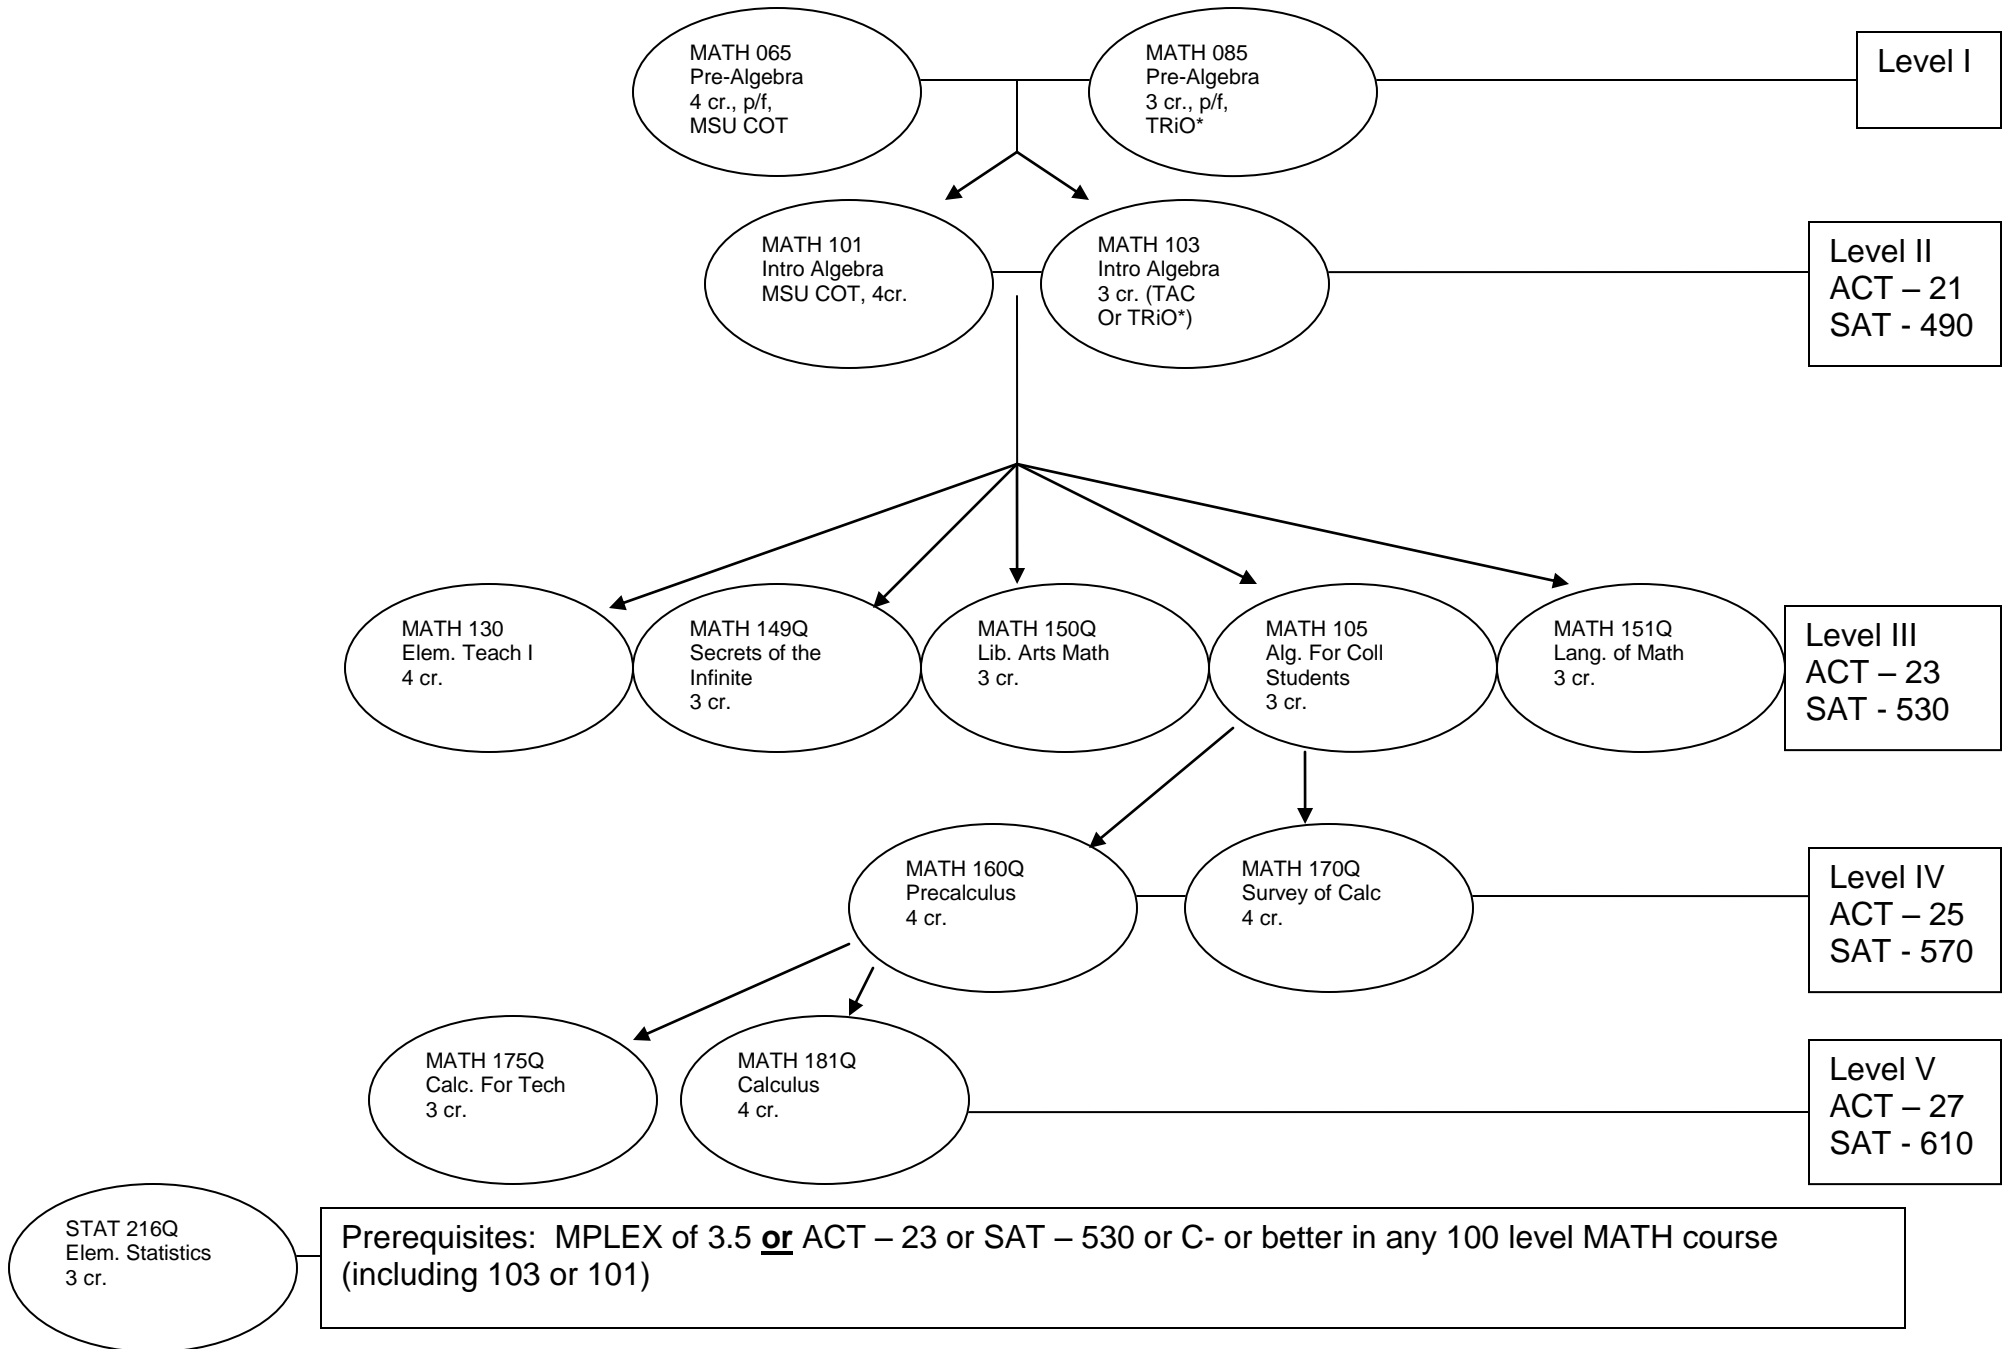

Math Placement Flow Chart

*Must be eligible for services from TRiO Student Support Services Program funded by the US Department of Education. For eligibility criteria, please call 994-4541 or come by 146 SUB.