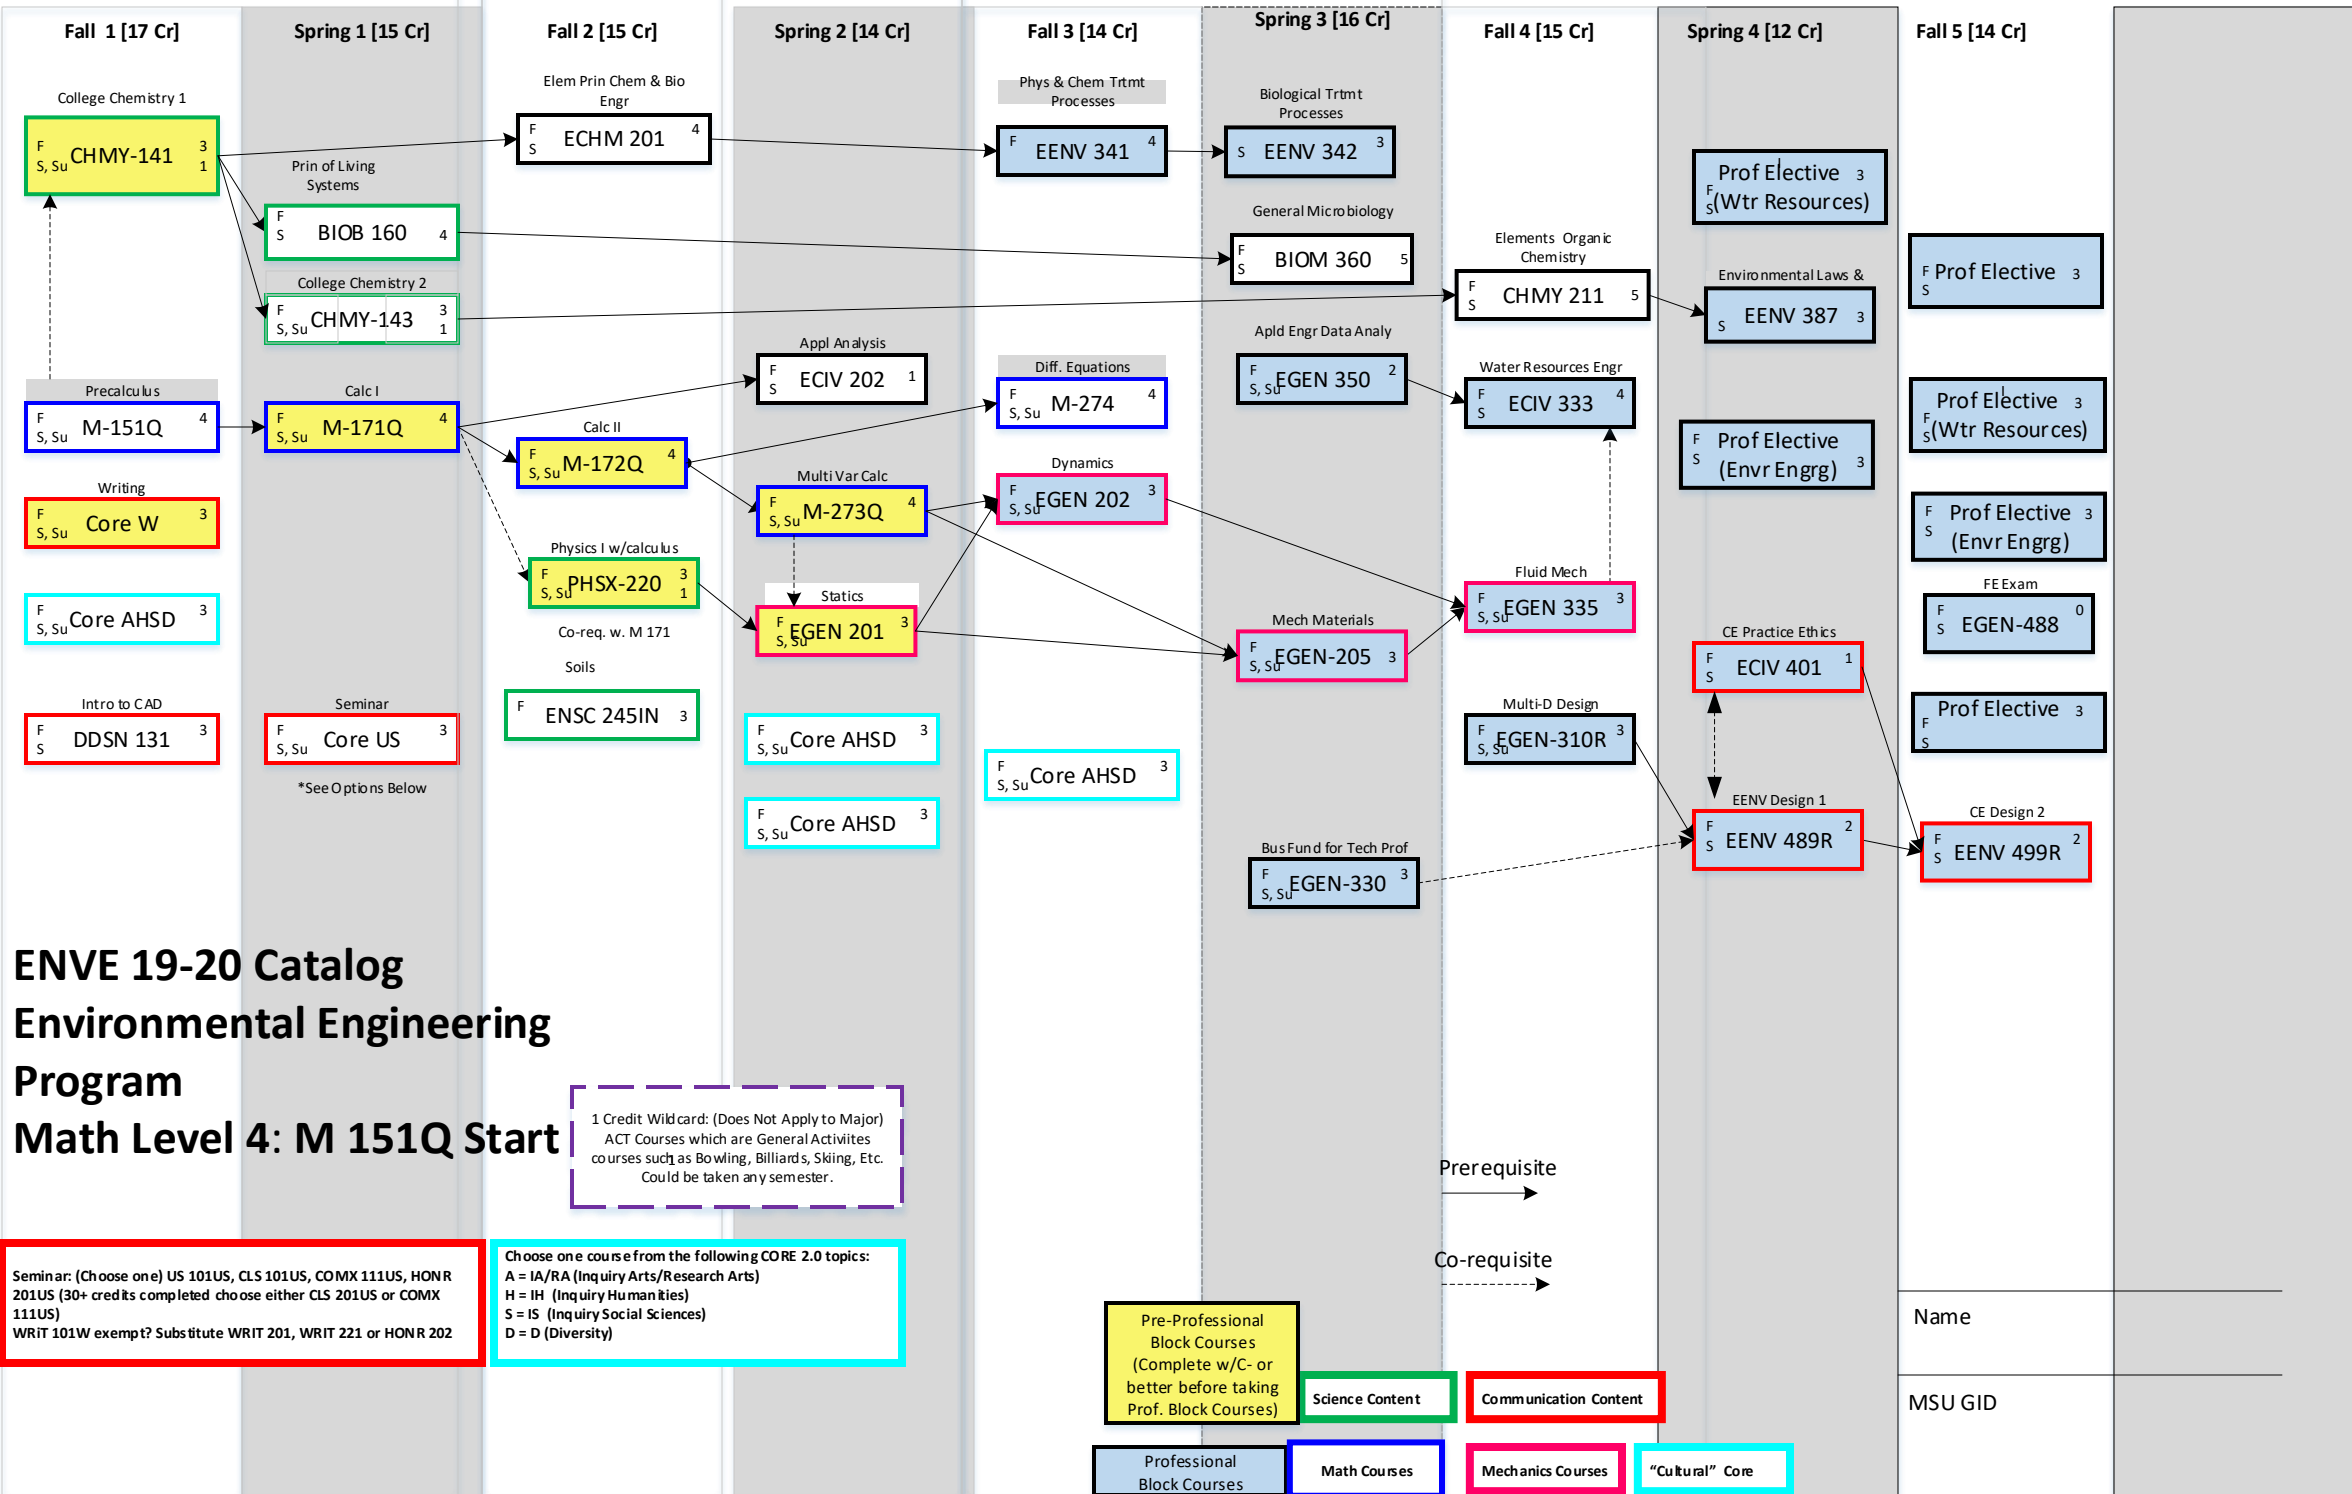

1st Year

2nd Year

3rd Year

4th Year

5th Year

**ENVE 19-20 Catalog
Environmental Engineering
Program
Math Level 4: M 151Q Start**

1 Credit Wild card: (Does Not Apply to Major)
ACT Courses which are General Activities
courses such as Bowling, Billiards, Skiing, Etc.
Could be taken any semester.

Seminar: (Choose one) US 101US, CLS 101US, COMX 111US, HONR 201US (30+ credits completed choose either CLS 201US or COMX 111US)
WRIT 101W exempt? Substitute WRIT 201, WRIT 221 or HONR 202

Choose one course from the following CORE 2.0 topics:
A = IA/RA (Inquiry Arts/Research Arts)
H = IH (Inquiry Humanities)
S = IS (Inquiry Social Sciences)
D = D (Diversity)

Pre-Professional Block Courses (Complete w/C- or better before taking Prof. Block Courses)

Science Content

Communication Content

Professional Block Courses

Math Courses

Mechanics Courses

"Cultural" Core

Name	
MSU GID	