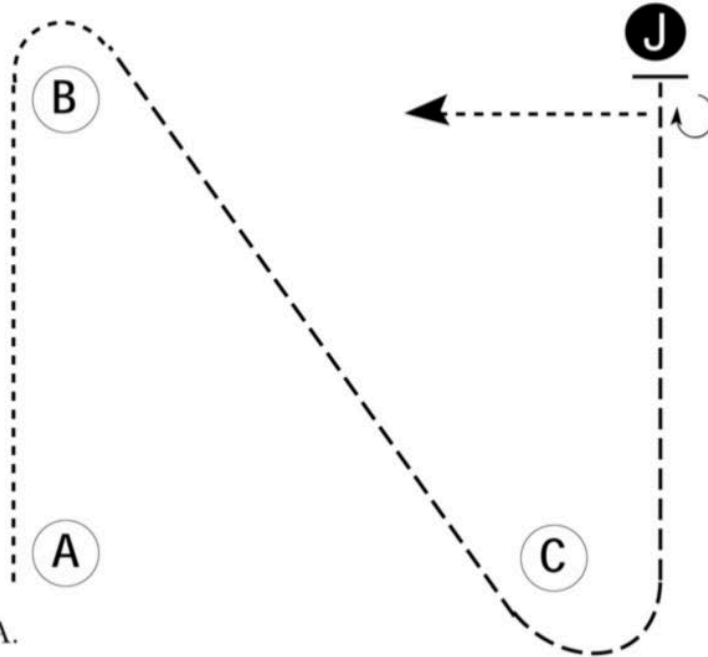

Montana State 4-H Horse Patterns

Showmanship (11-13)

Show Date:

www.HorseShowPatterns.com

www.HorseShowPatterns.com

Be ready at A.

1. Walk to and around B.
2. Trot to and around C and to judge.
3. Stop and set up for inspection.
4. When dismissed, perform a 270 degree turn.

Walk straight away and follow the instructions of your ring steward.

Walk	-----
Trot	- - - - -
Back	←
Marker	⊙ (B)
Judge	● (J)

[S/2-62]

Pattern Provided by:

Montana 4-H State Horse Committee