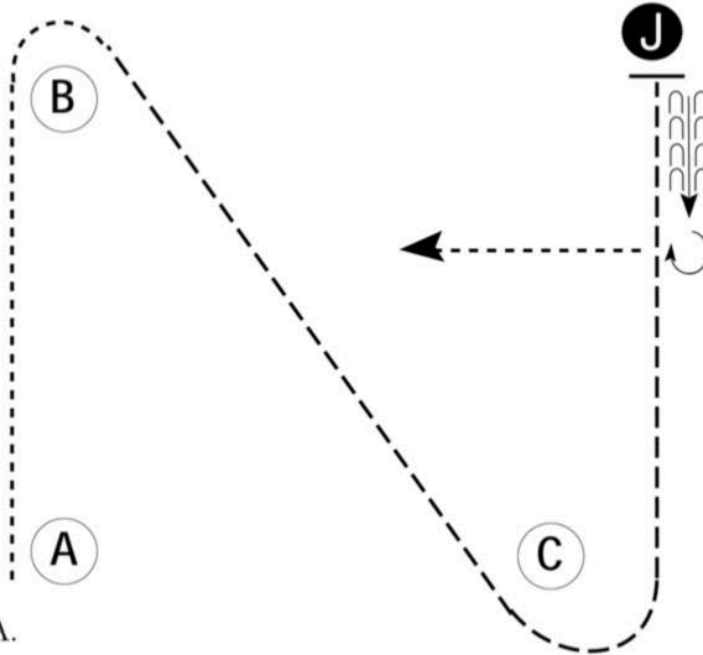

Montana State 4-H Horse Patterns

Showmanship (14 & over)

Show Date:

www.HorseShowPatterns.com

www.HorseShowPatterns.com

Be ready at A.

1. Walk to and around B.
2. Trot to and around C and to judge.
3. Stop and set up for inspection.
4. When dismissed, back approximately one horse length.
5. Perform a 270 degree turn.

Walk straight away and follow the instructions of your ring steward.

[S/3-62]

Pattern Provided by:

Montana 4-H State Horse Committee