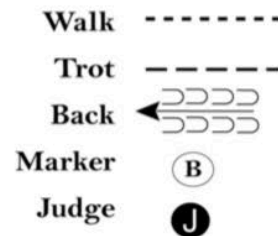

Montana State 4-H Horse Patterns

Showmanship (14 & over)

Show Date:

www.HorseShowPatterns.com

www.HorseShowPatterns.com

Be ready at A.

1. Walk to and around B.
2. Trot to and around C and to judge.
3. Stop and set up for inspection.
4. When dismissed, back approximately one horse length.
5. Perform a 270 degree turn.

Walk straight away and follow the instructions of your ring steward.

[S/3-62]

Pattern Provided by:

Montana 4-H State Horse Committee