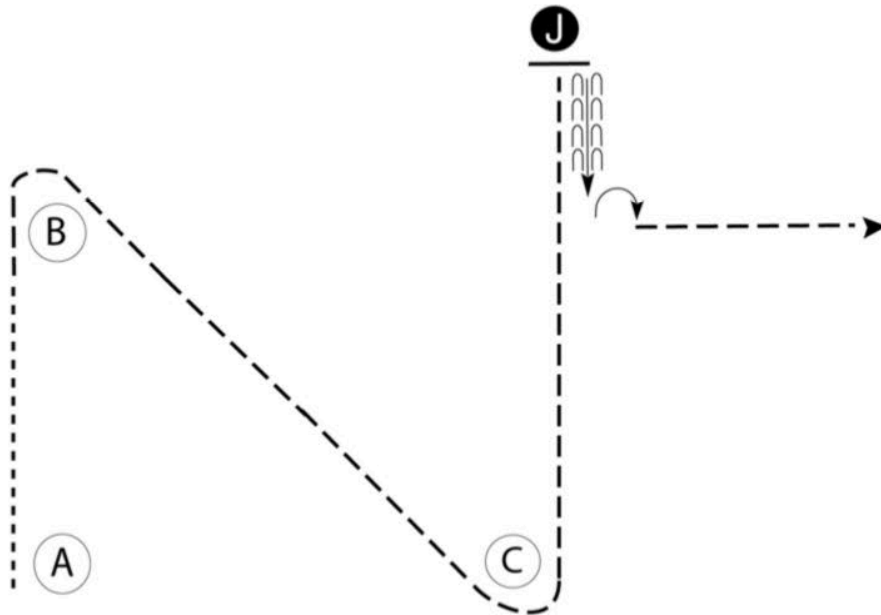

## Showmanship (8-10)

Show Date:

w w w . H o r s e S h o w P a t t e r n s . c o m

w w w . H o r s e S h o w P a t t e r n s . c o m

Be ready at A.

1. Walk to B.
2. Trot around B and C and straight to judge.
3. Stop and set up for inspection.
4. When dismissed, back one horse length.
5. Perform a 90 degree turn.
6. Trot straight away to finish.

Walk	-----
Trot	----- ~~~~~
Back	←~~~~~
Marker	⊙ B
Judge	● J

[S/1-22]

Pattern Provided by:

Montana 4-H State Horse Committee