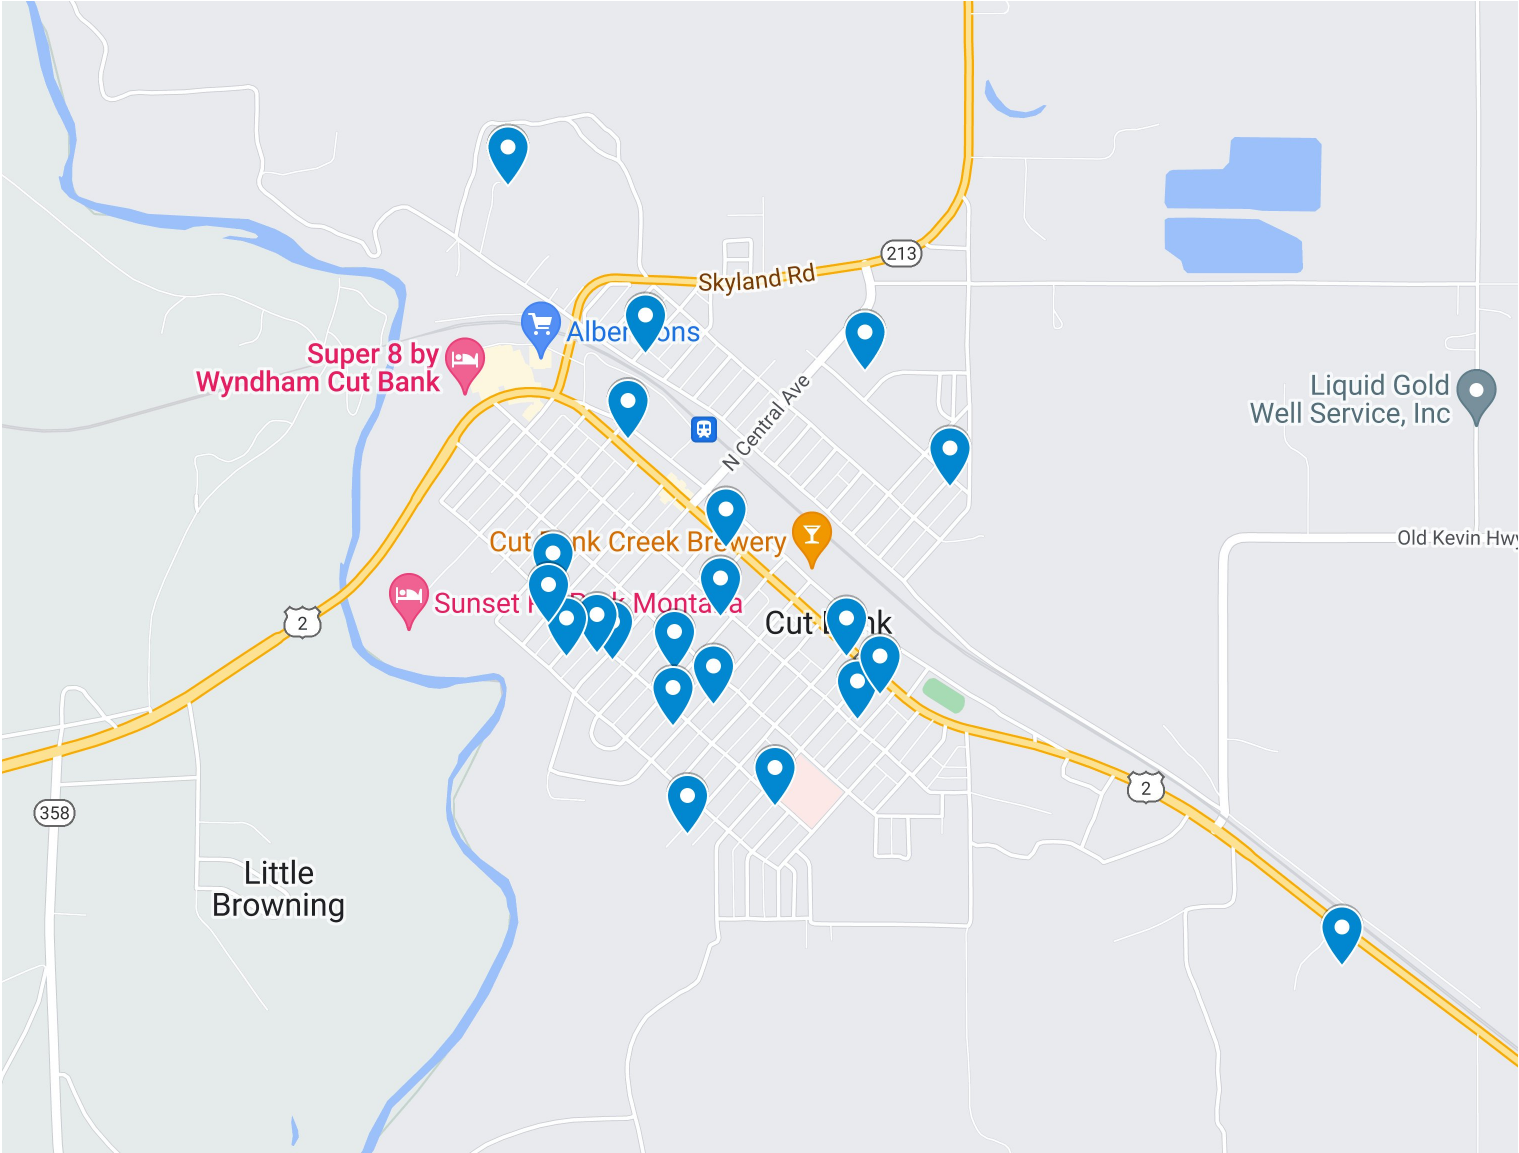

2023 Cut Bank Community Yard Sale Map

Yard Sale

-  1 - 10 Alpine
-  2 - 237 5th Ave NE
-  3 - 26 Corrigeaux Rd
-  4 - 321 1st St NW
-  5 - 172 Hwy 213 N
-  6 - 102 3rd St SE
-  7 - 106 3rd Ave SE
-  8 - 110 E Main St
-  9 - 217 4th Ave SE
-  10 - 218 3rd Ave SE
-  11 - 25698 U.S. Rte 2
-  12 - 306 1st Ave SE
-  13 - 312 4th Ave SE
-  14 - 325 S Central Ave
-  15 - 38 8th Ave SE
-  16 - 421 6th Ave SE
-  17 - 602 E Main St
-  18 - 714 3rd St SE
-  19 - 714 E Main St
-  20 - 103 3rd St SW
-  21 - 219 W Main St
-  22 - 313 1st Ave SW

Yard Sale Locations in Cut Bank, MT