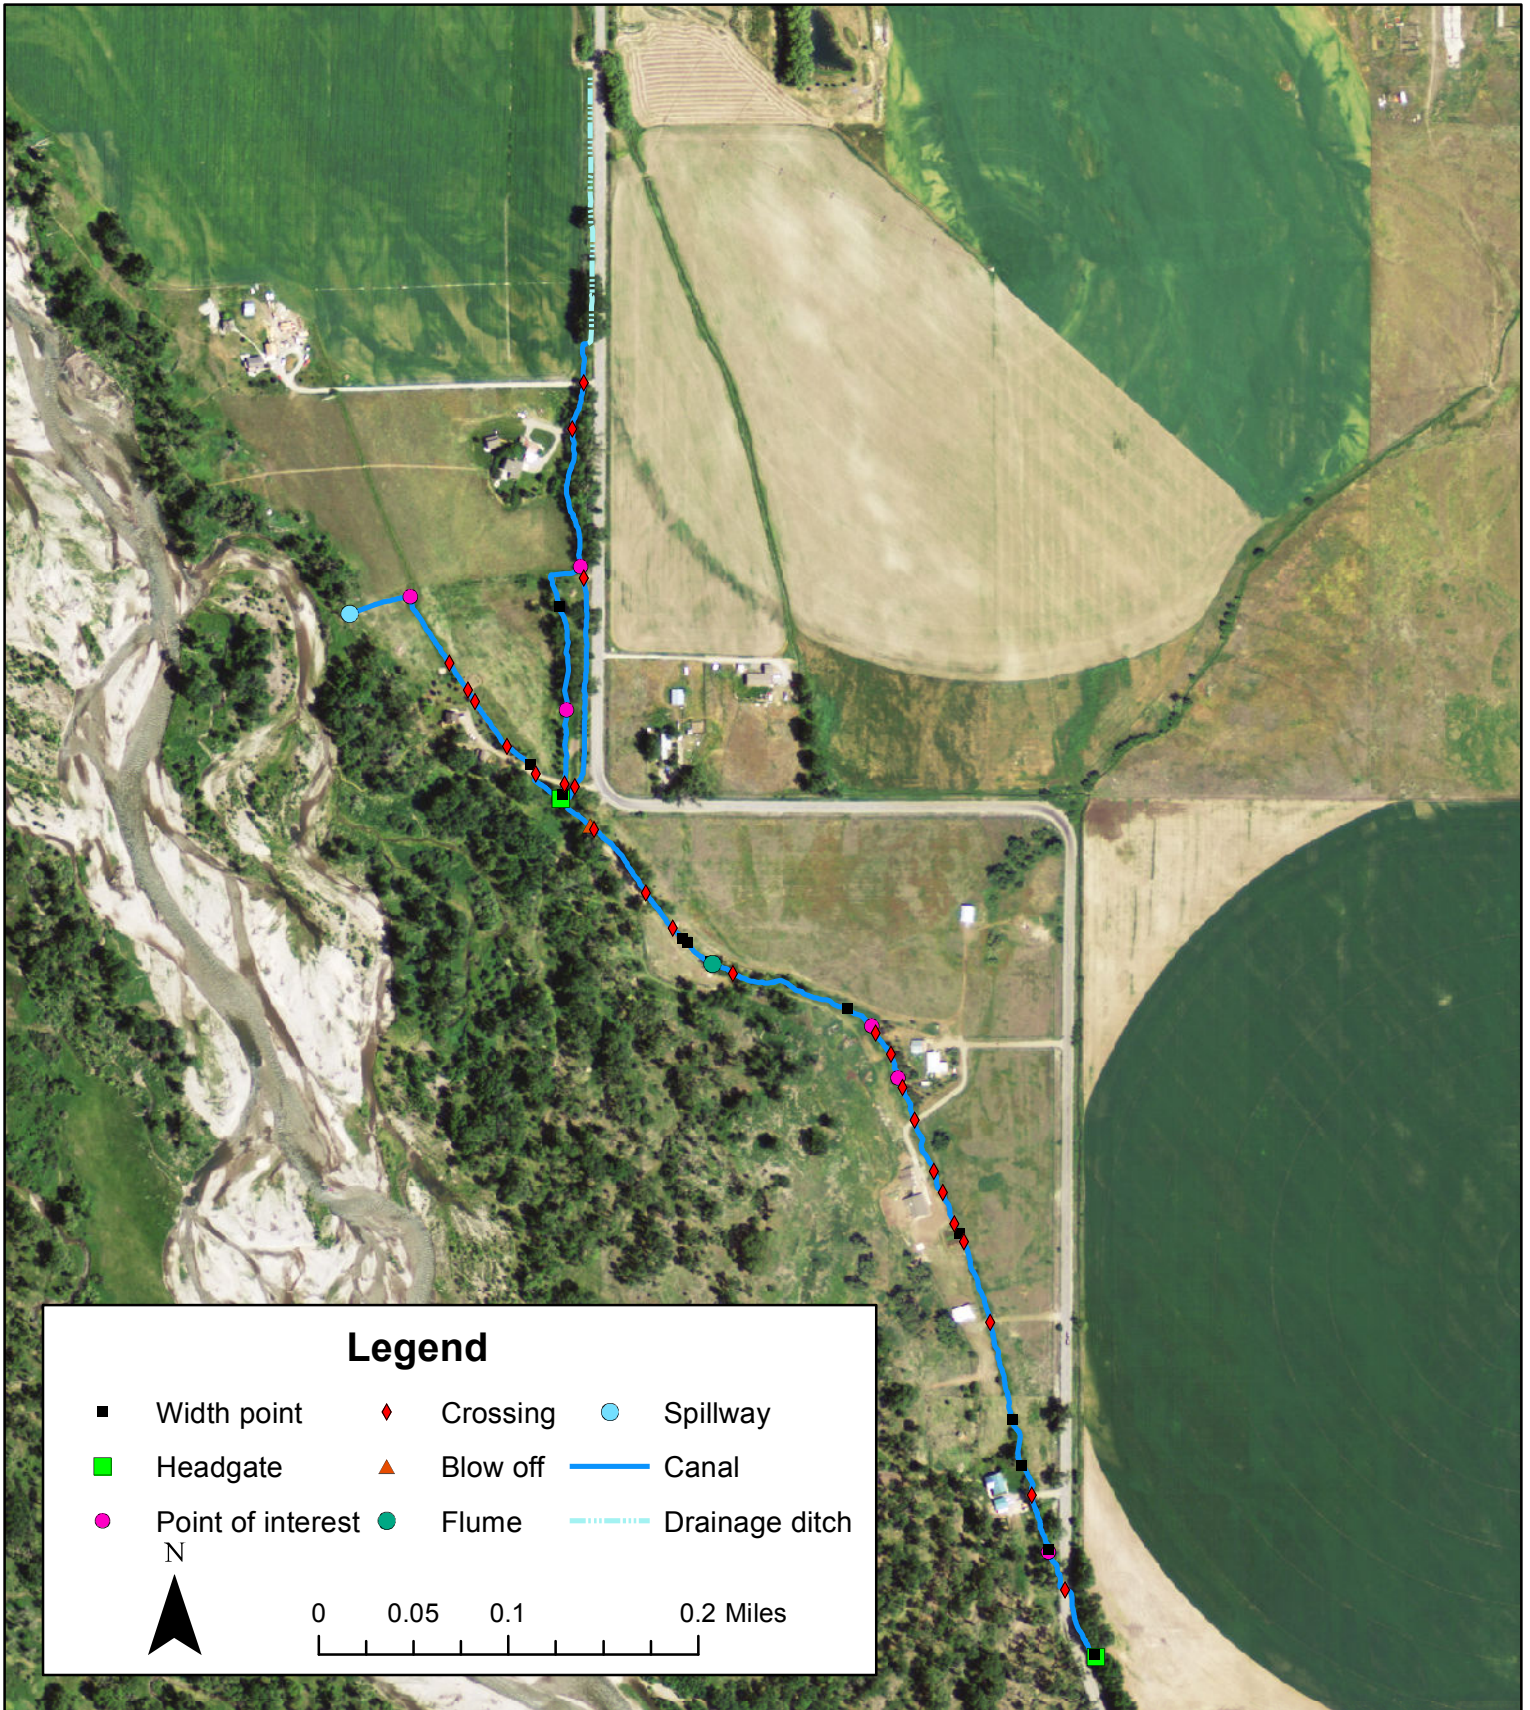

Bergstrom Ditch

Credits:

Author: Lincoln Pettinger

Source: Mapping by Lincoln Pettinger, Miles Macdonald,
Orthophoto from Montana Natural Resource Information (NRIS)

http://mslapps.mt.gov/Geographic_Information/Data/DataList/, Equipment from Montana State University