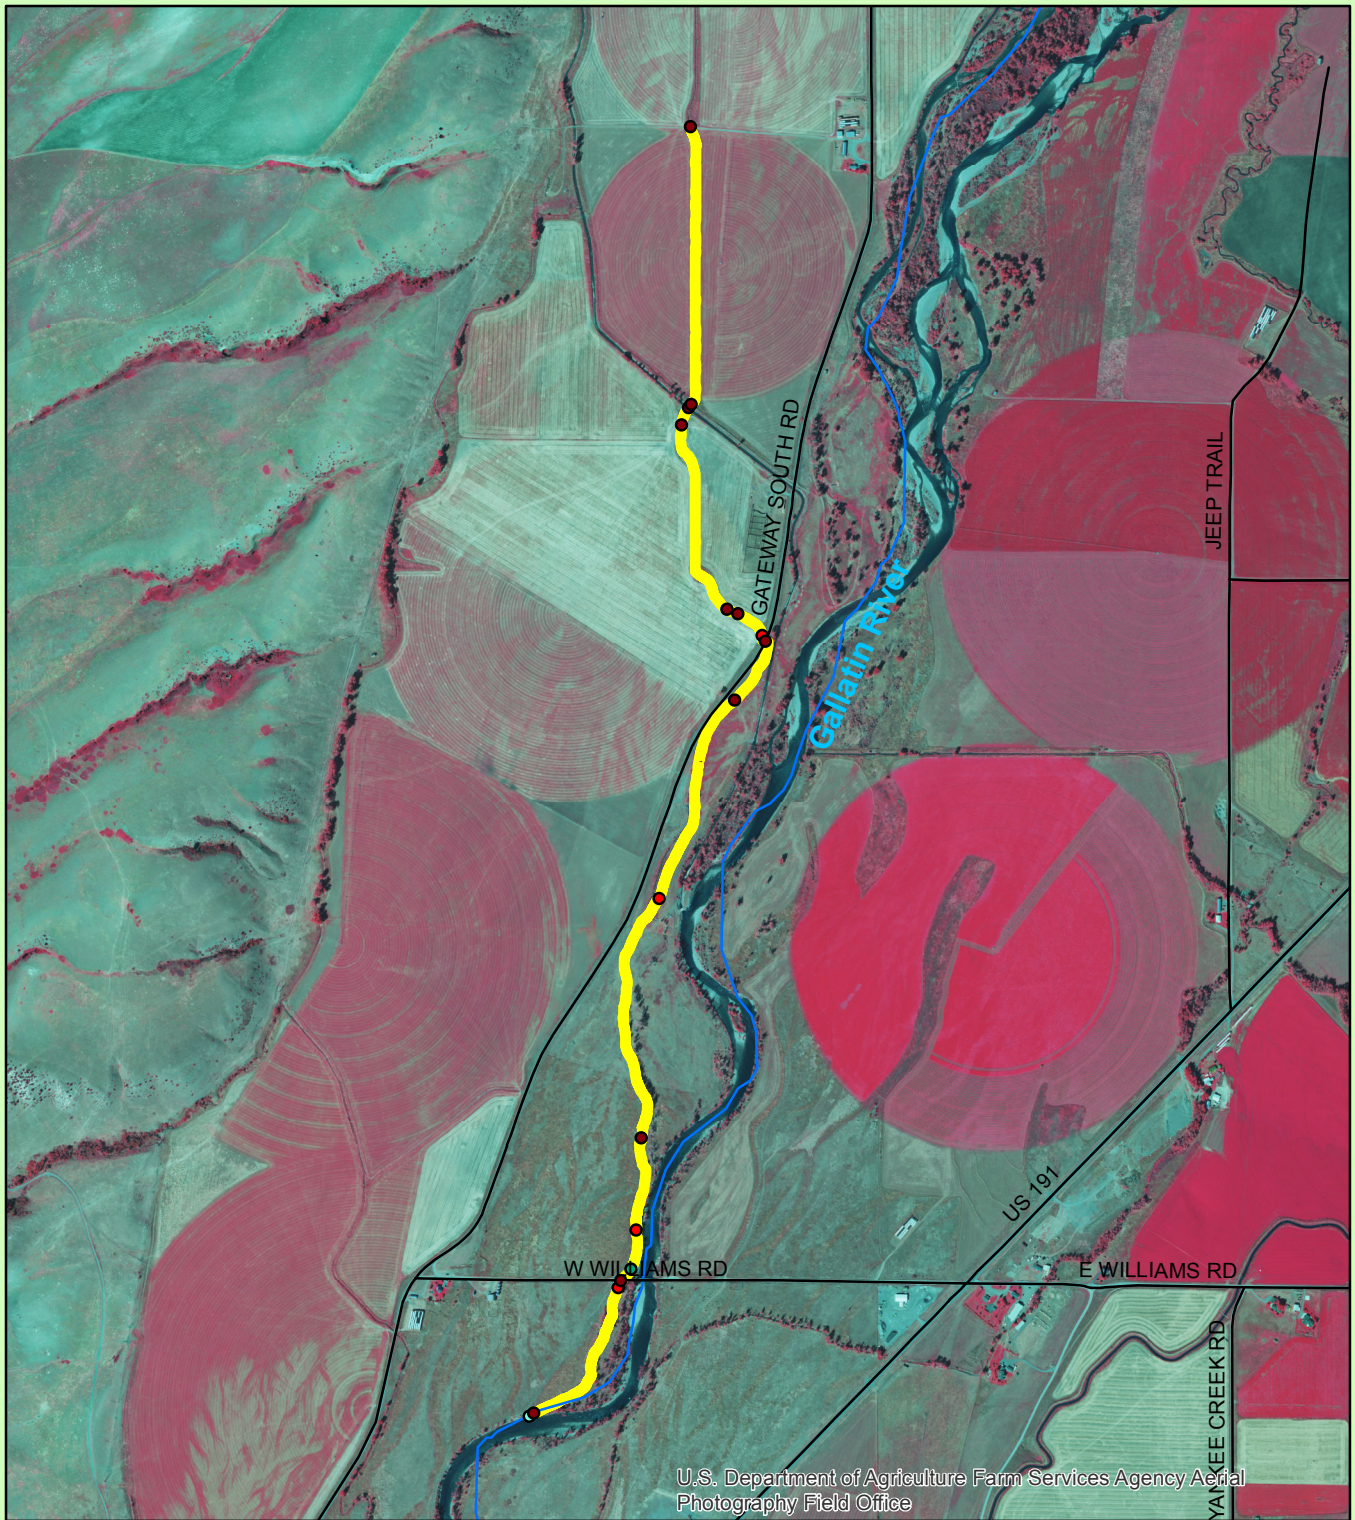

Cockrill Ditch

Legend

- Crossing
- Flume
- Headgate
- Point Of Interest
- Roads
- River or Stream
- Cockrill Ditch

Map Created By: Joseph Crain
November 2, 2016
Data Collected By: Joseph Crain, Devin Quick
Reference Layers: Rivers and Roads from MSL Clearinghouse