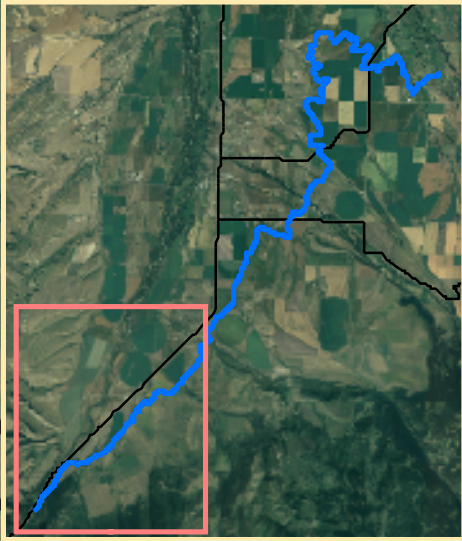

West Gallatin Canal

Gallatin County, Montana

Section One: Gallatin River to Little Bear Spur Rd.

Canal Features

- ✕ Crossing
- ⊙ Headgate
- ★ Diversion
- ▣ Flue
- Inlet
- Pump
- Regulator
- ⚡ Utility
- ❓ Unknown Structure
- West Gallatin Canal
- Roads