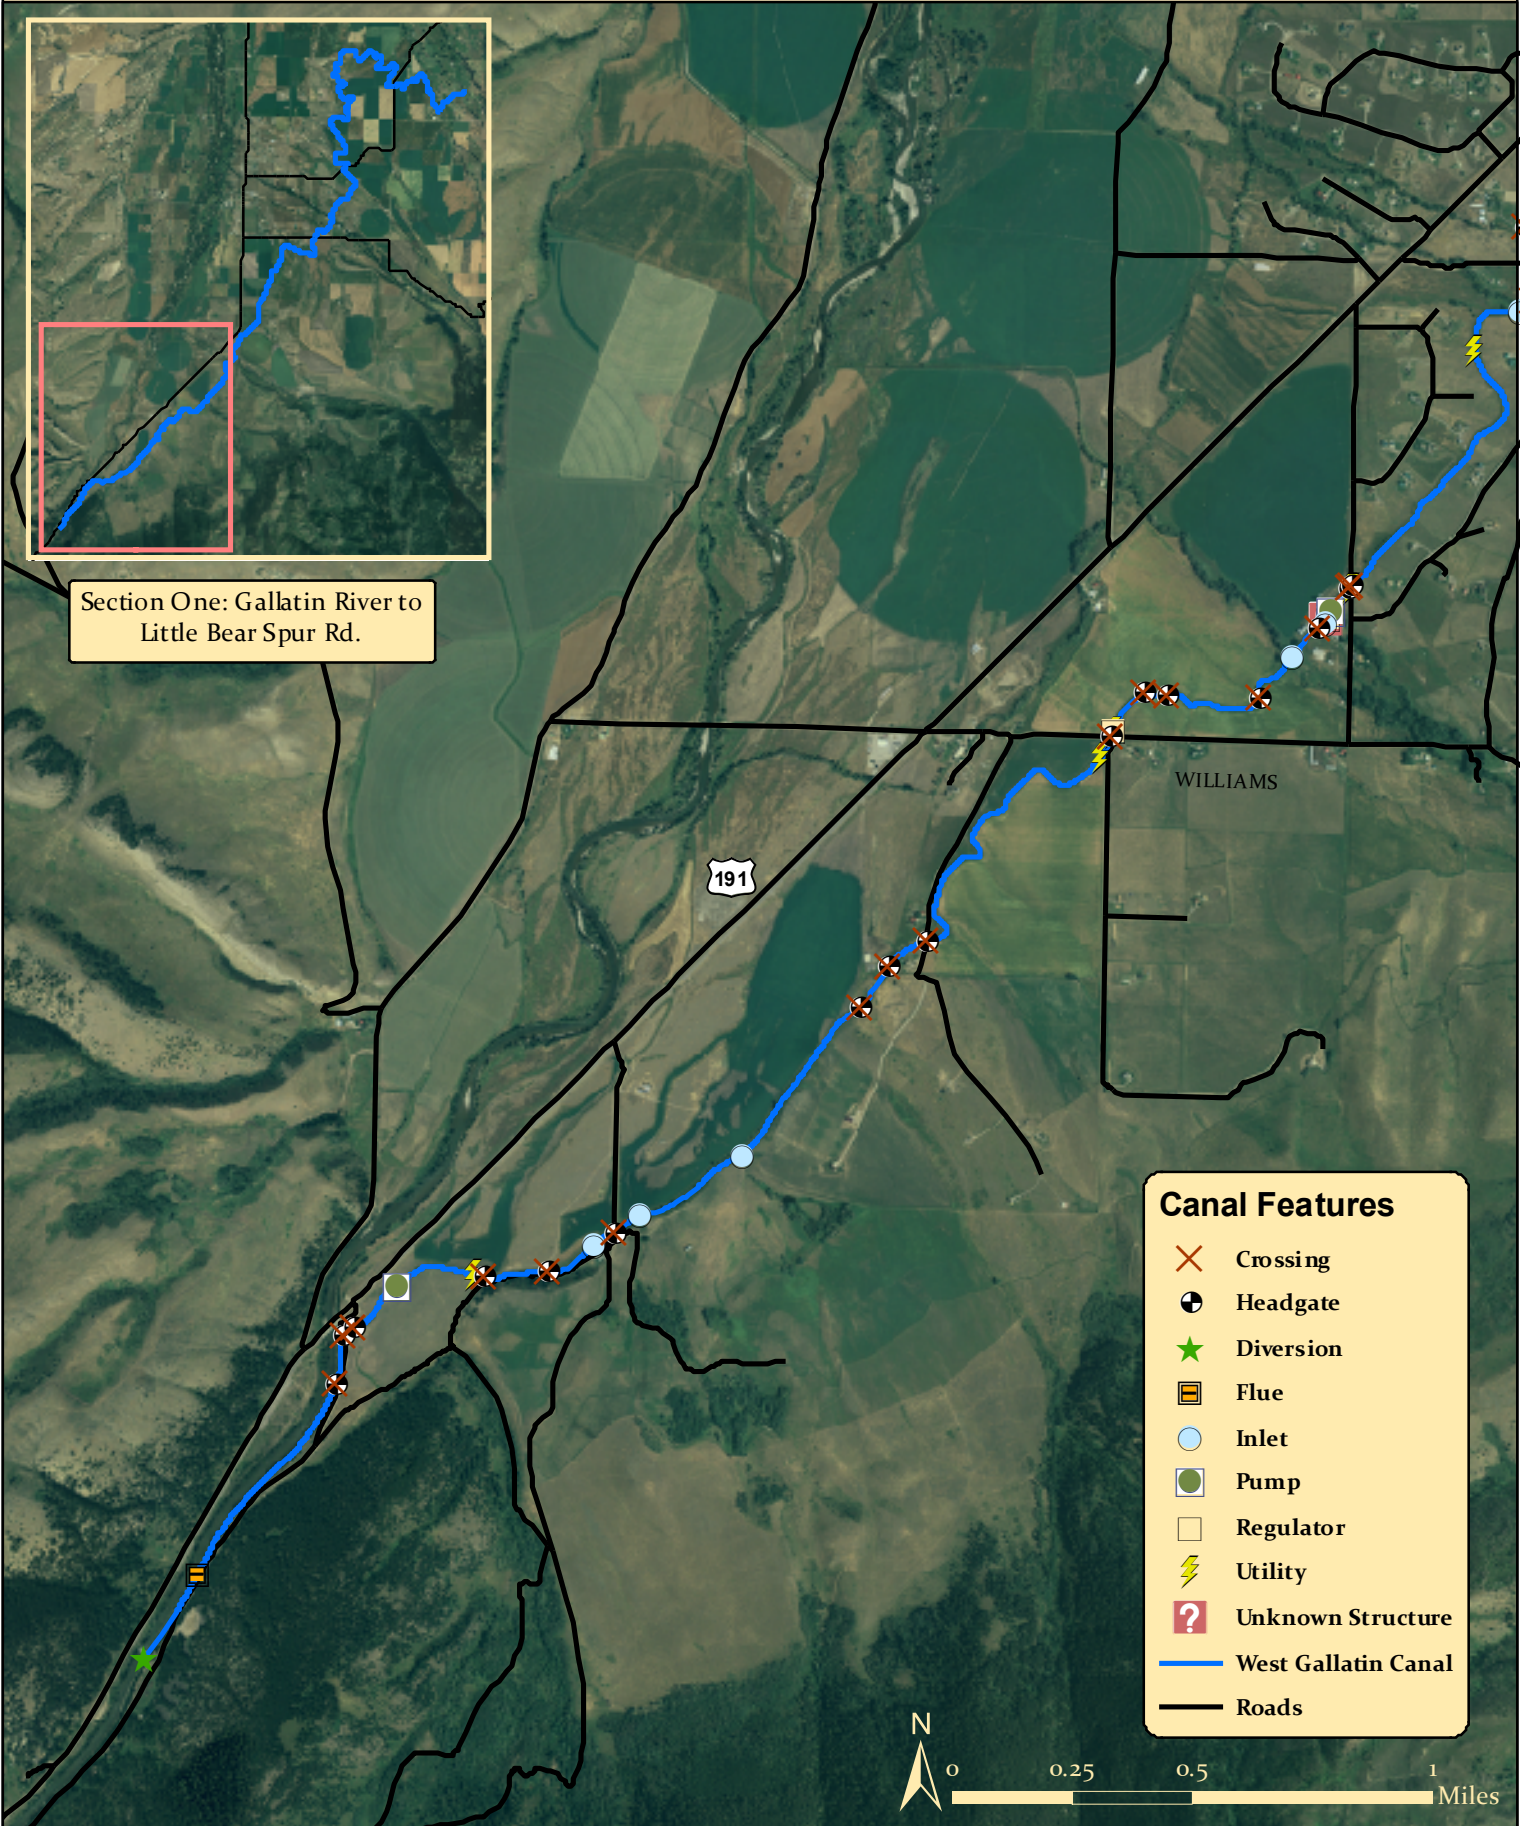

West Gallatin Canal

Gallatin County, Montana

Section One: Gallatin River to Little Bear Spur Rd.

Canal Features

- ✕ Crossing
- ⊙ Headgate
- ★ Diversion
- ▣ Flue
- Inlet
- Pump
- Regulator
- ⚡ Utility
- ❓ Unknown Structure
- West Gallatin Canal
- Roads