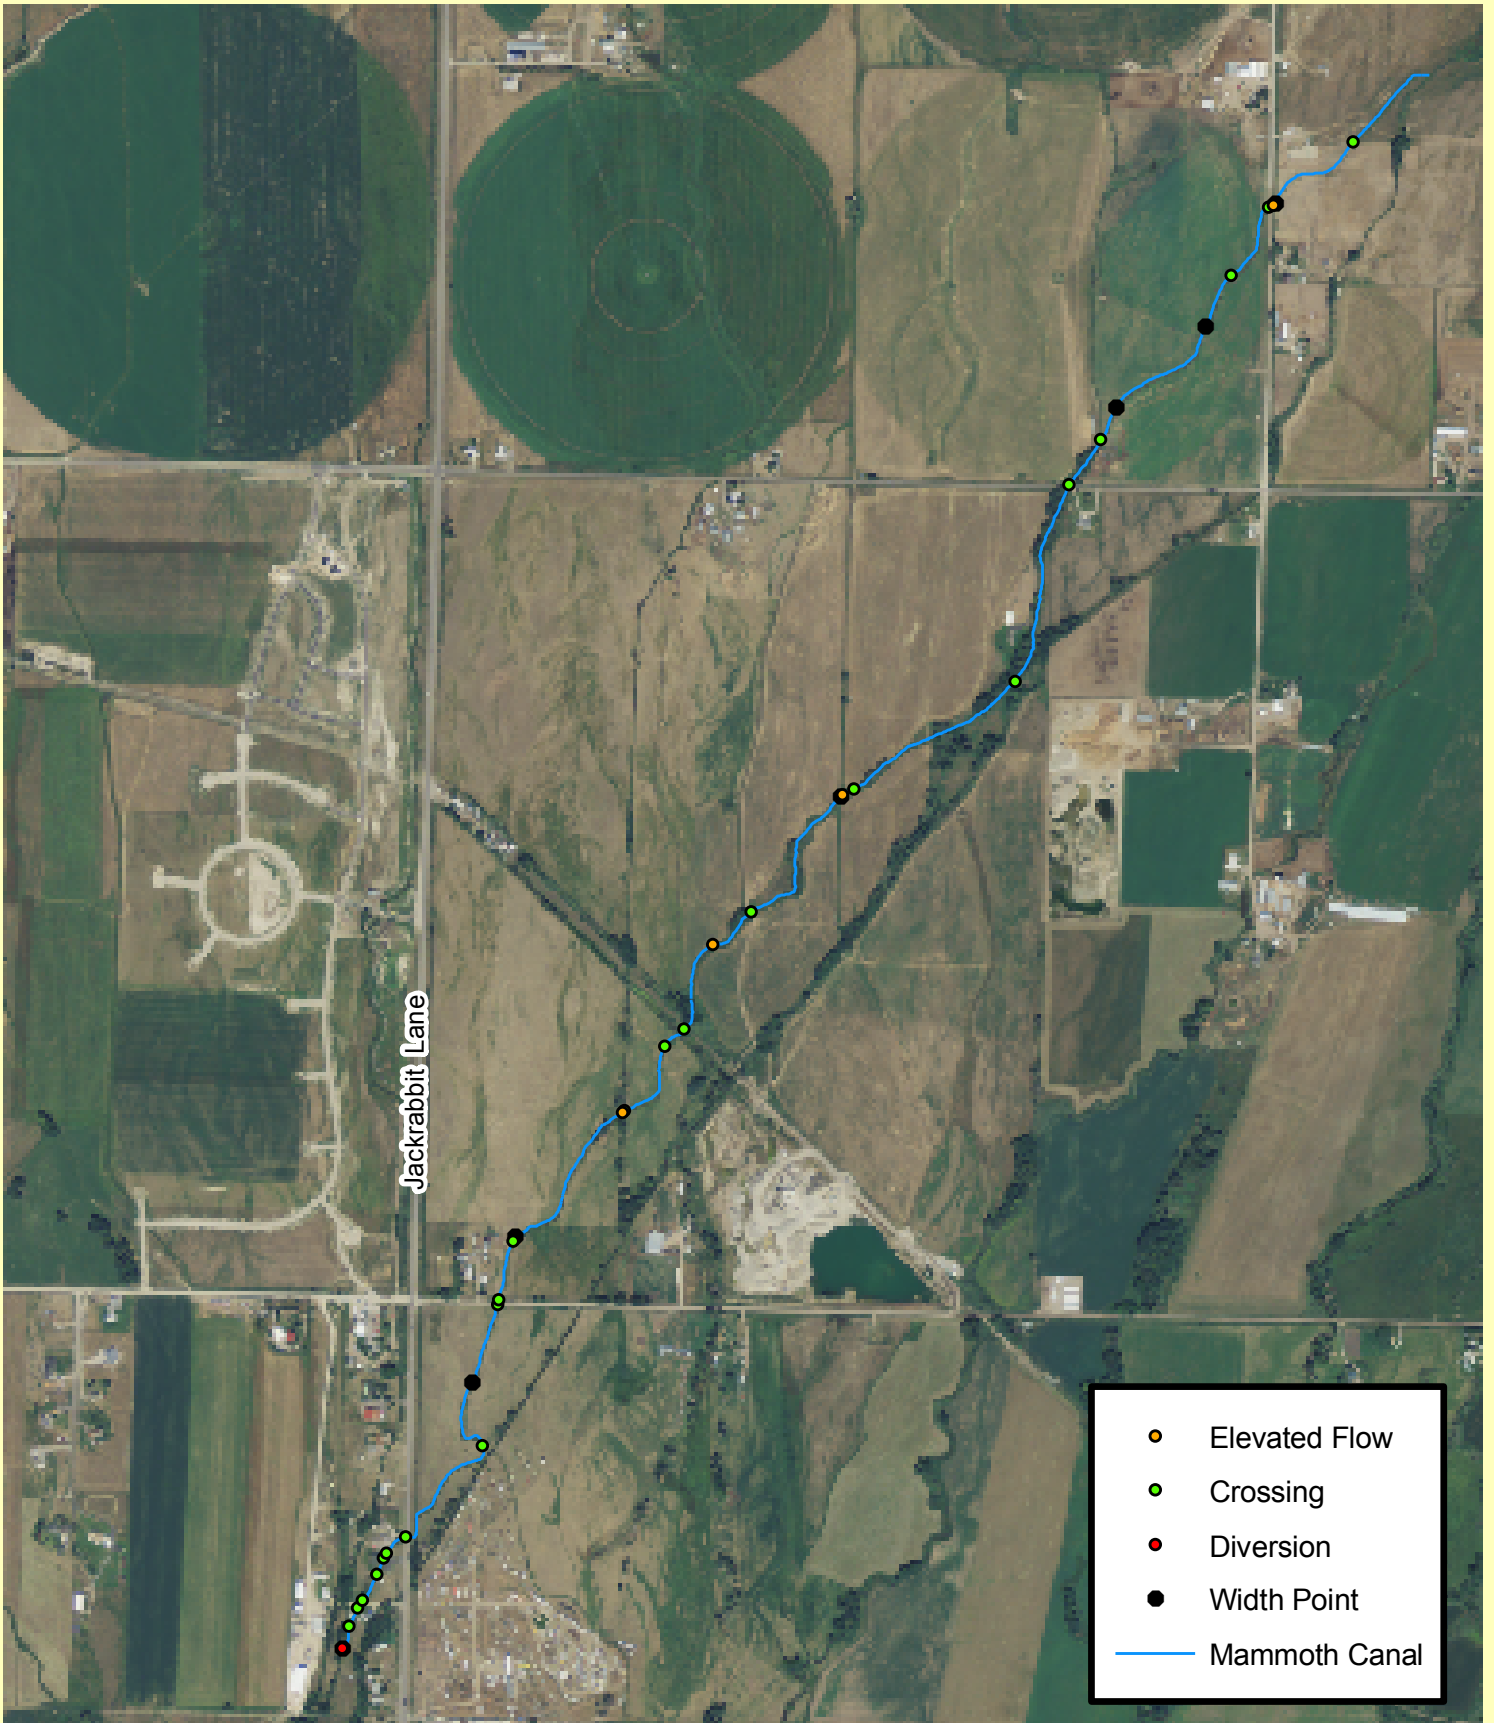

# Mammoth Canal: Fork Section

Map created by: Jeff Hedstrom & Nick Urbas  
Sources: from NRIS and GPS collected data

AGAI  
Association of Gallatin Agricultural Irrigators