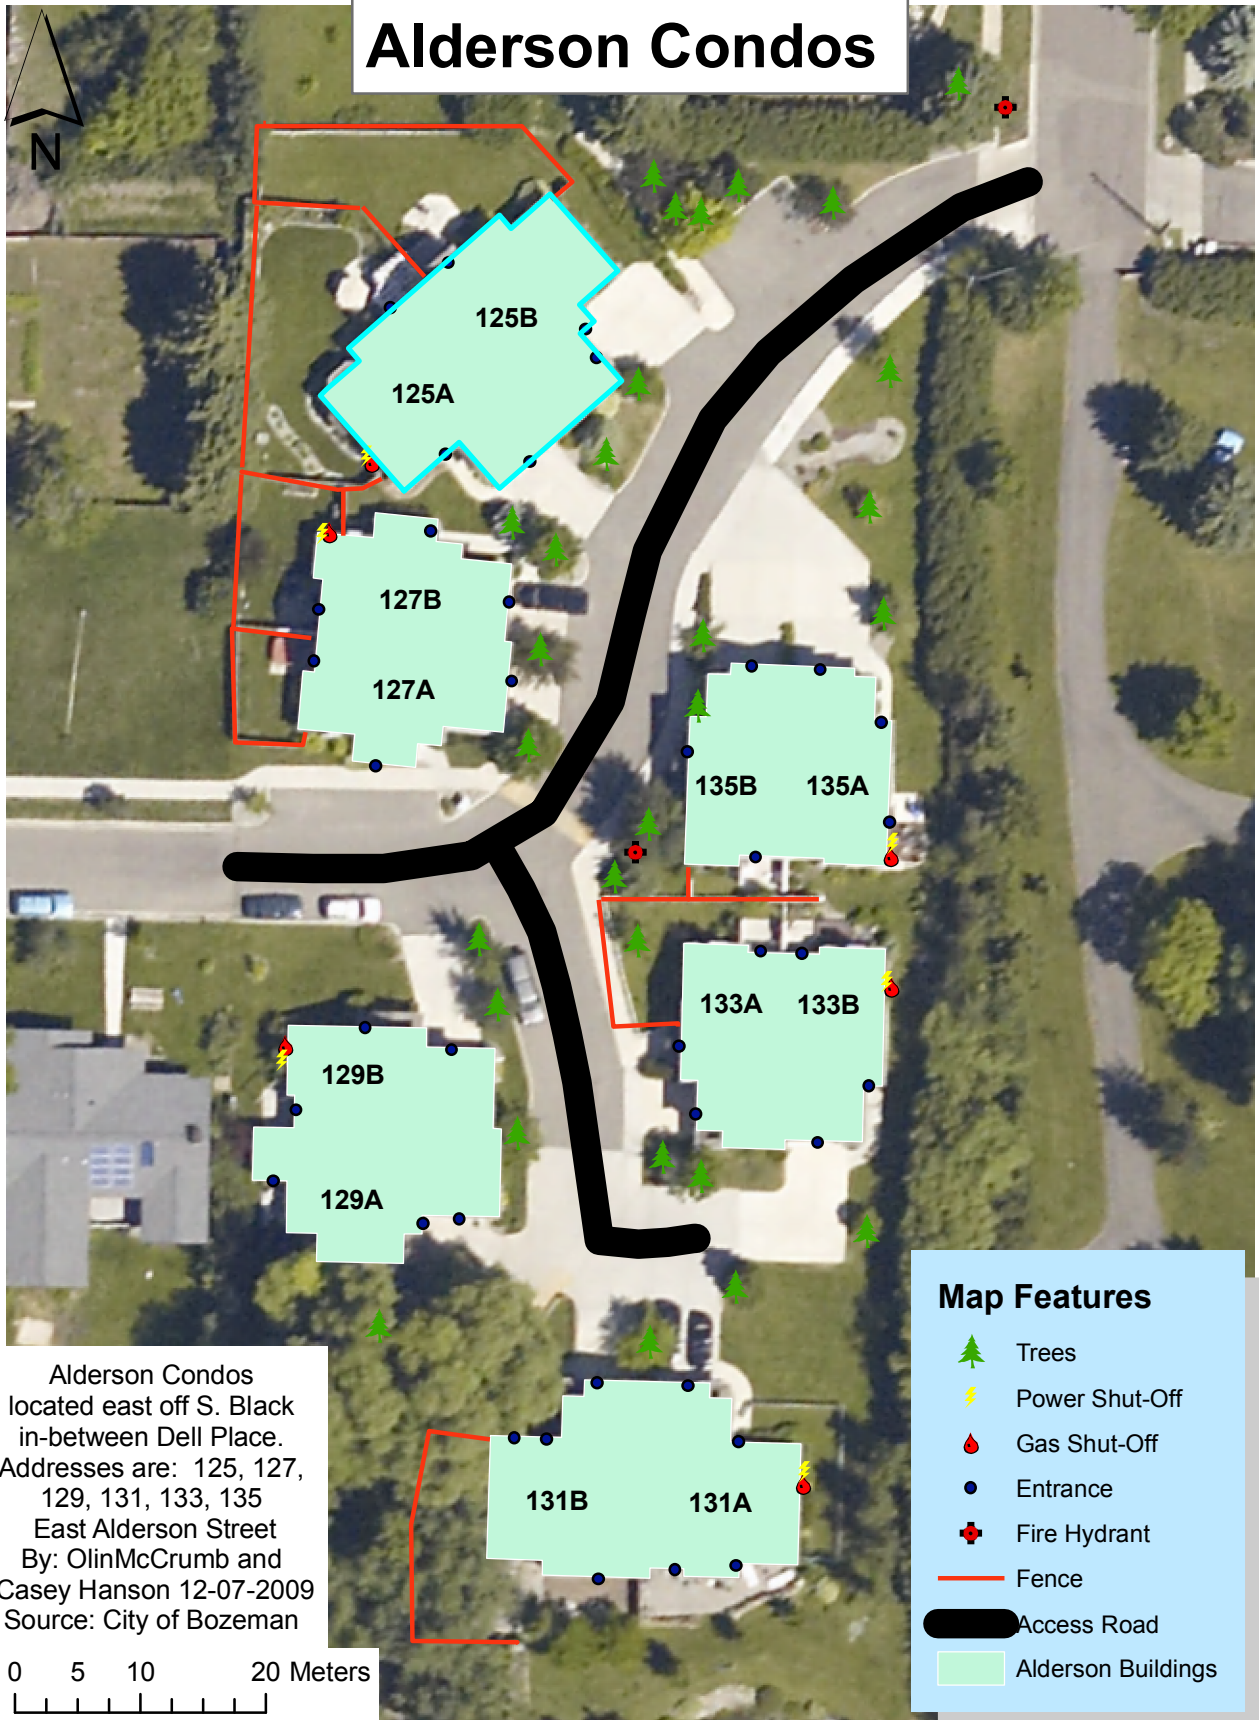

Alderson Condos

Alderson Condos
located east off S. Black
in-between Dell Place.
Addresses are: 125, 127,
129, 131, 133, 135
East Alderson Street
By: OlinMcCrum and
Casey Hanson 12-07-2009
Source: City of Bozeman

0 5 10 20 Meters

Map Features

-  Trees
-  Power Shut-Off
-  Gas Shut-Off
-  Entrance
-  Fire Hydrant
-  Fence
-  Access Road
-  Alderson Buildings