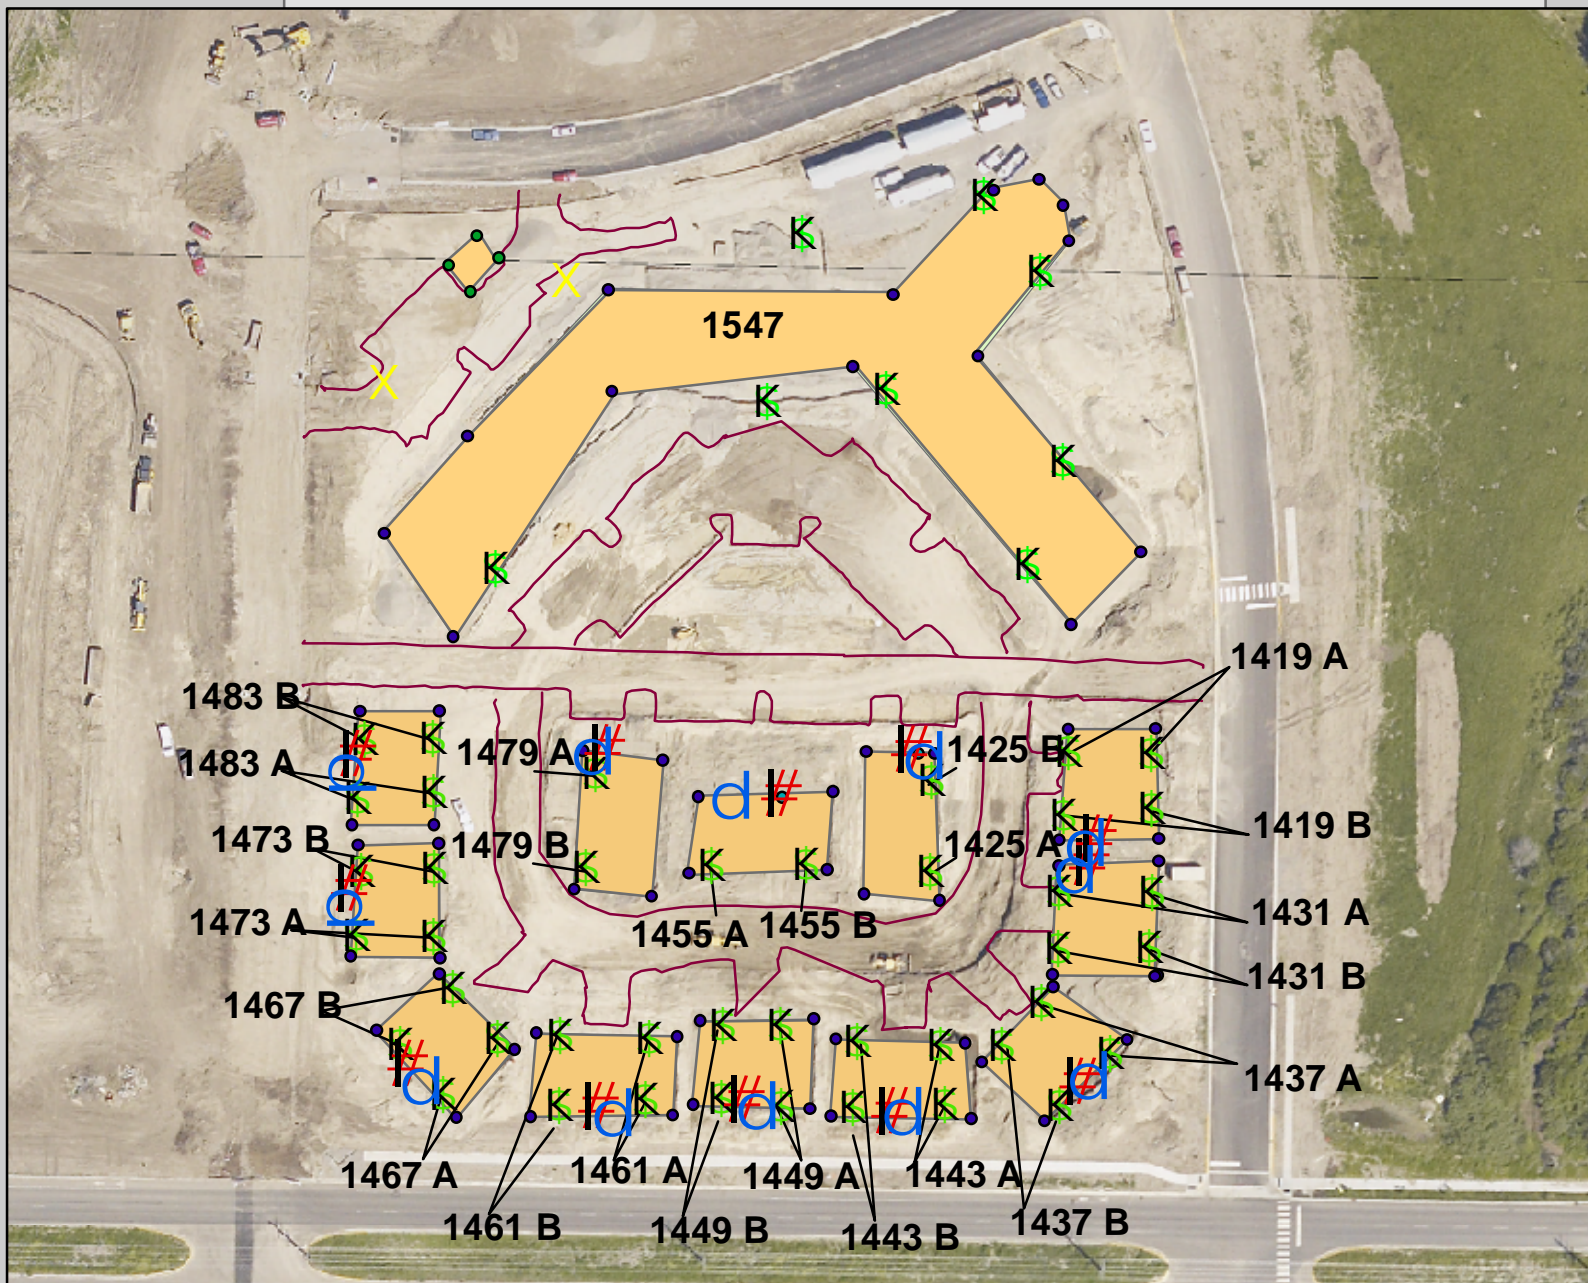

Bozeman Lodge 1547 N. Hunters Way

Features

-  Trash Dumpster
-  Building Entrance
-  Buildings
-  Gas Shut-Off
-  Electrical Shut-Off
-  Road
-  Buildings

By: Clint Mingay
 Todd Sharrow
 Logan Winters

Map provided by: City of Bozeman
 02/04/2008