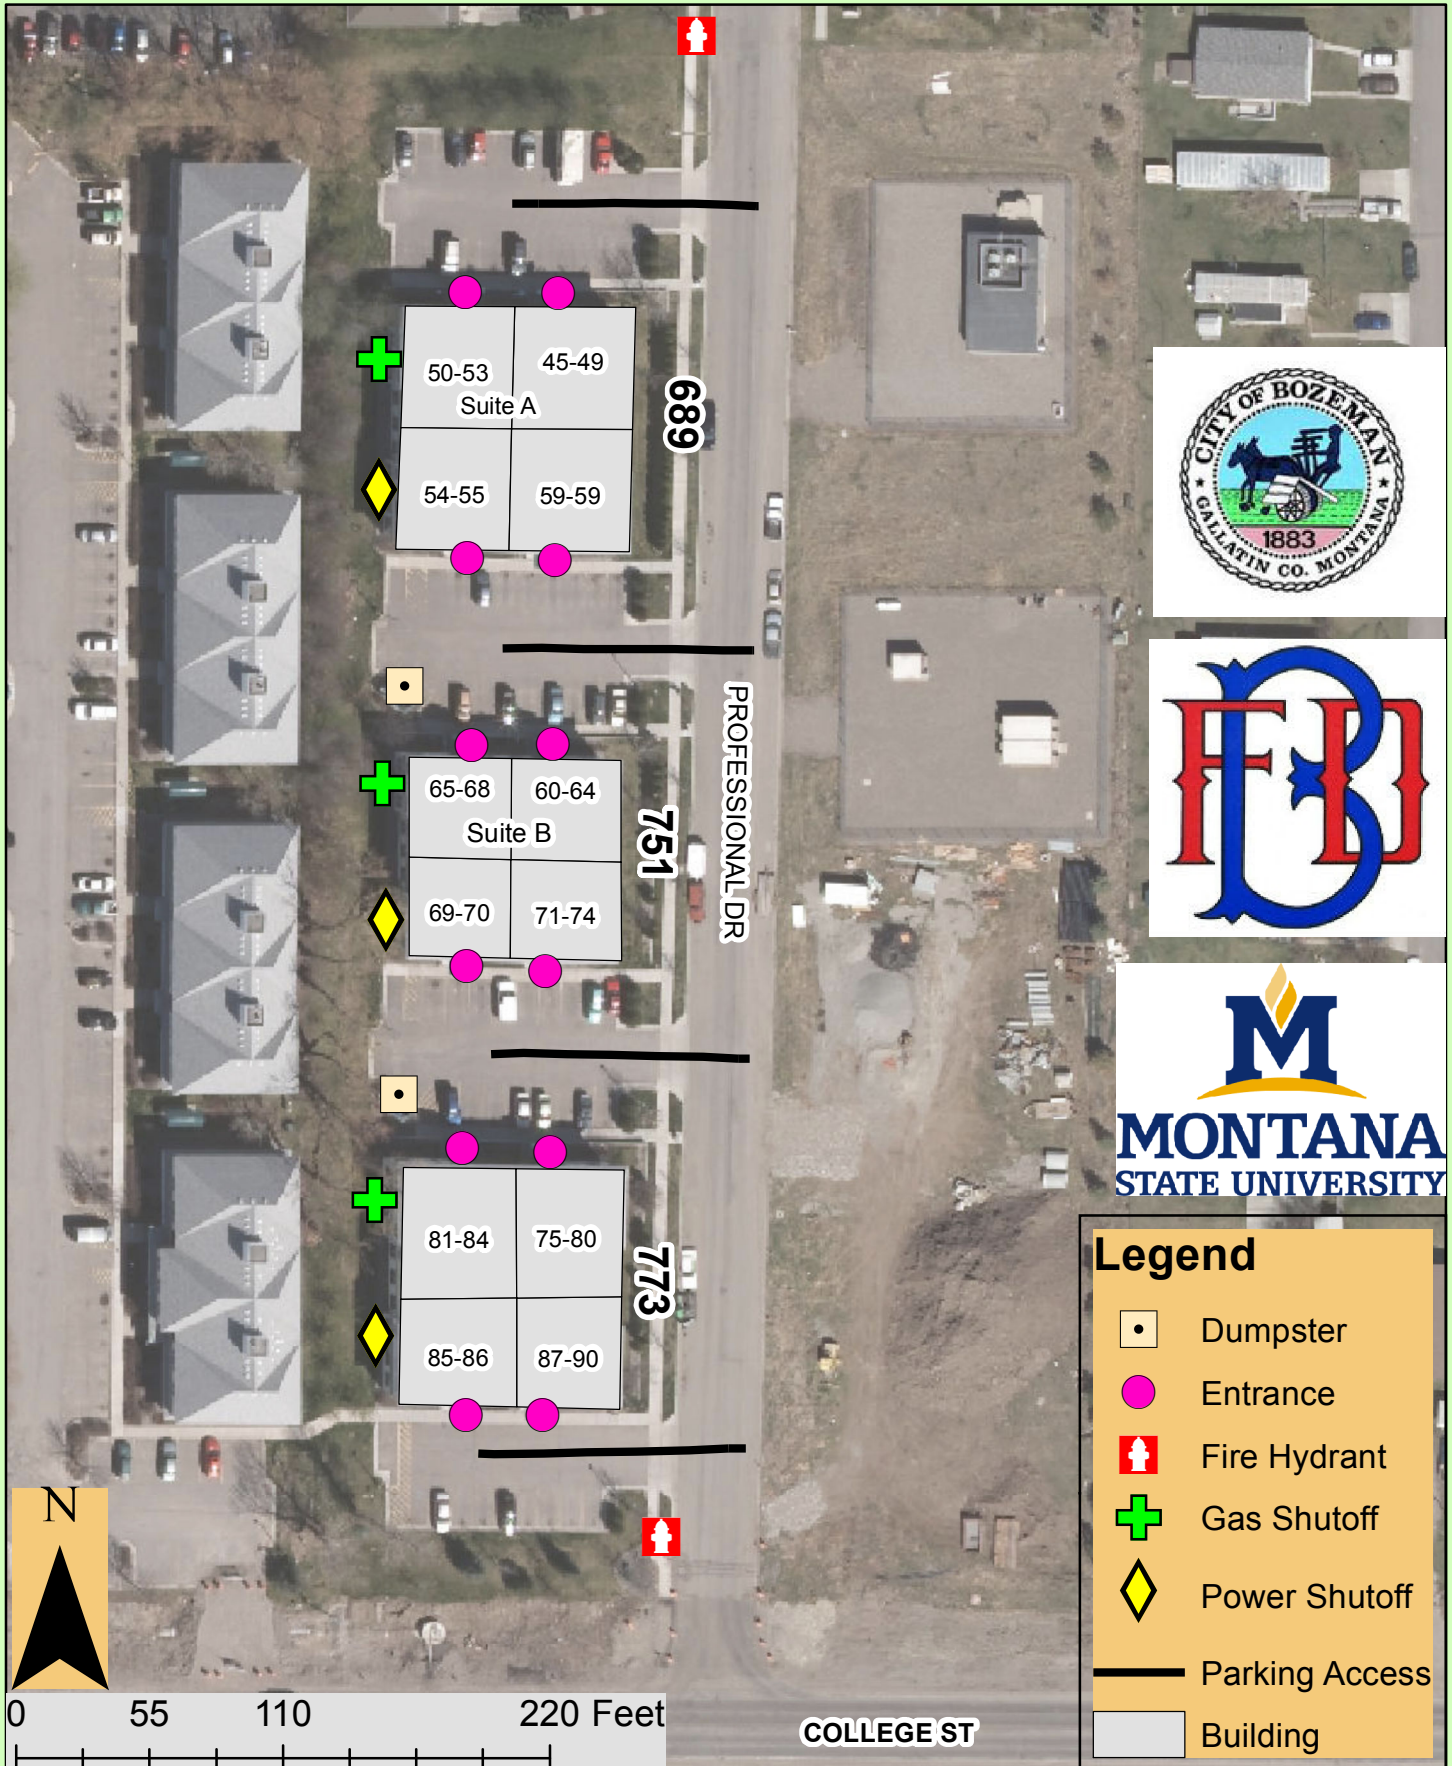

Bridger Apartments I

Legend

- Dumpster
- Entrance
- Fire Hydrant
- Gas Shutoff
- Power Shutoff
- Parking Access
- Building