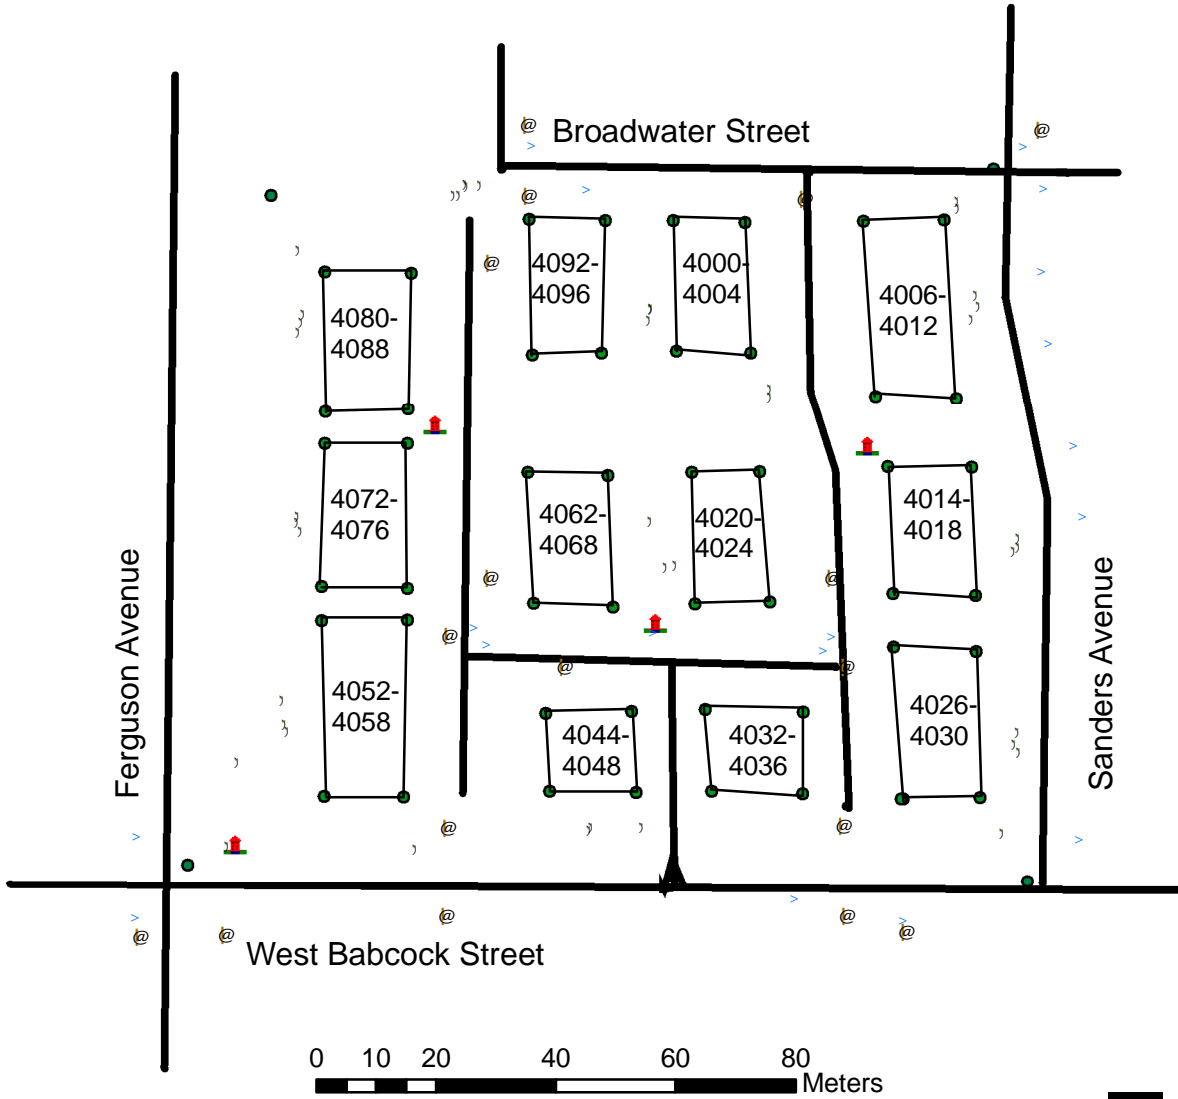

E-911 Broadwater Court in Bozeman, MT

Map Features

- > water valves
- @ sewer manhole
- › utility box
- building edge
- 🚒 fire hydrant
- building corner
- ▬ road
- ▭ triangular divider

Mapped by:
Crescentia Cummins
Jan Kliver