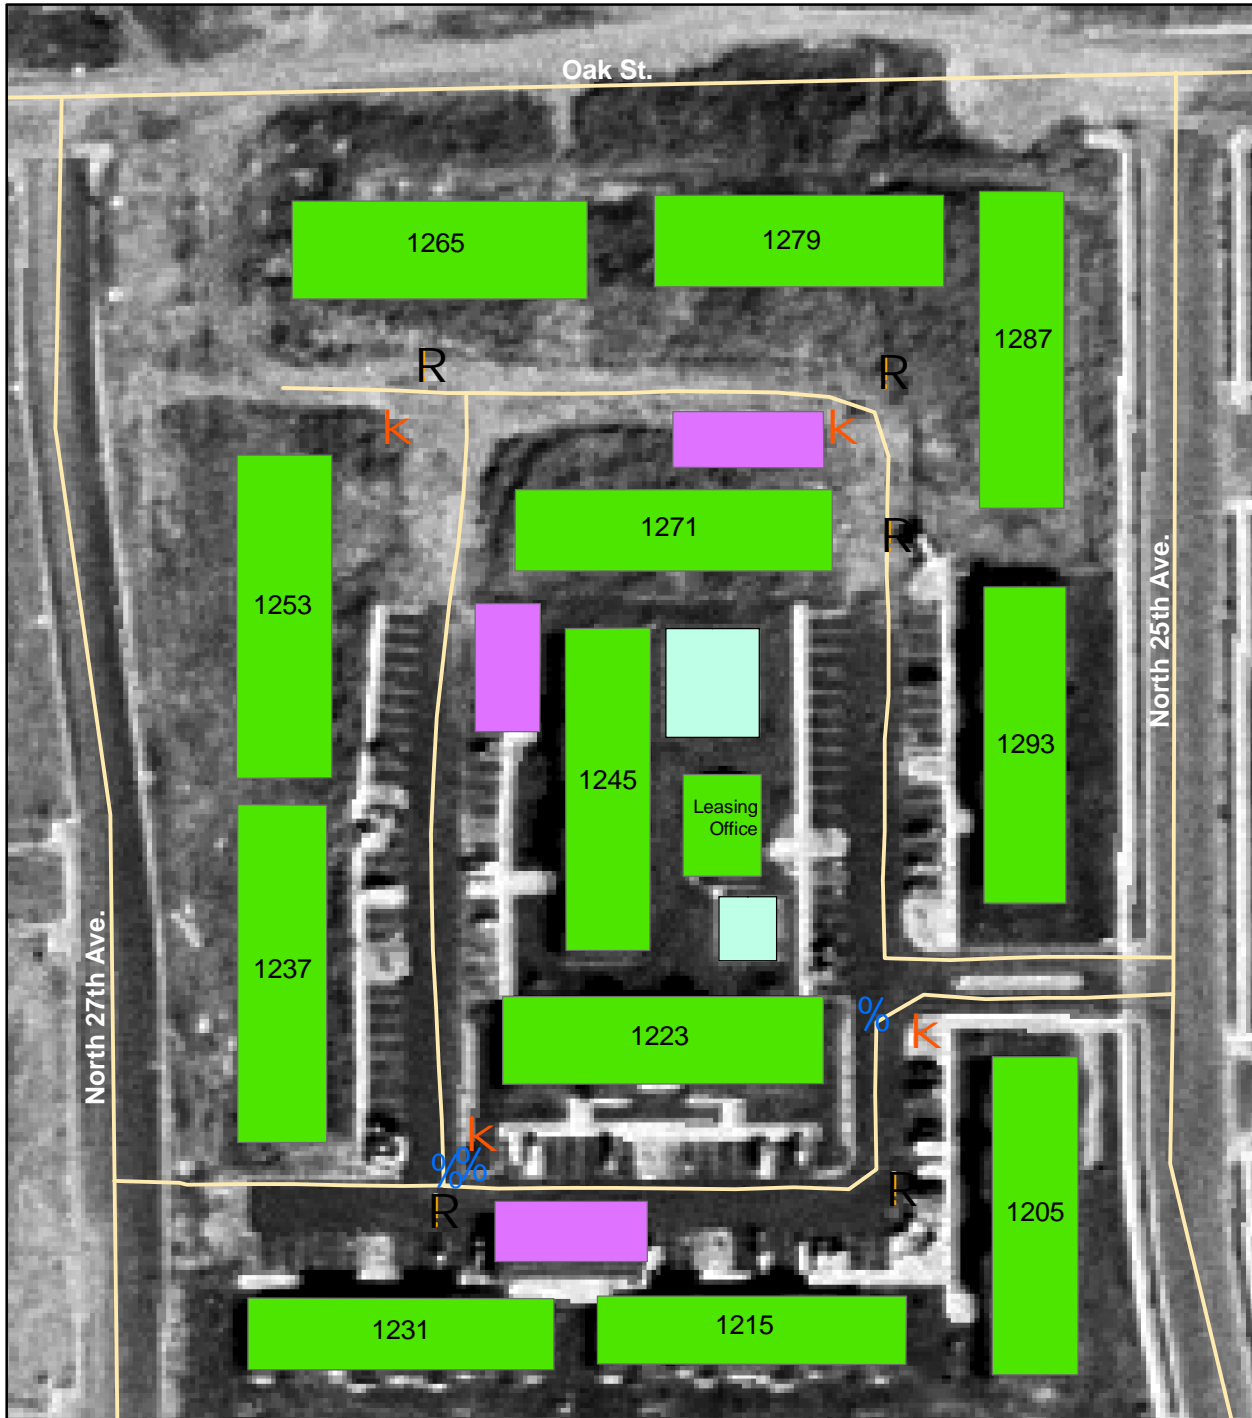

# Castlebar Apartment Complex

0 50 100 200 Feet

Scale approximately 1:1000

April 12, 2005

Data Collectors: Morgan Poor and Amber Bagherian