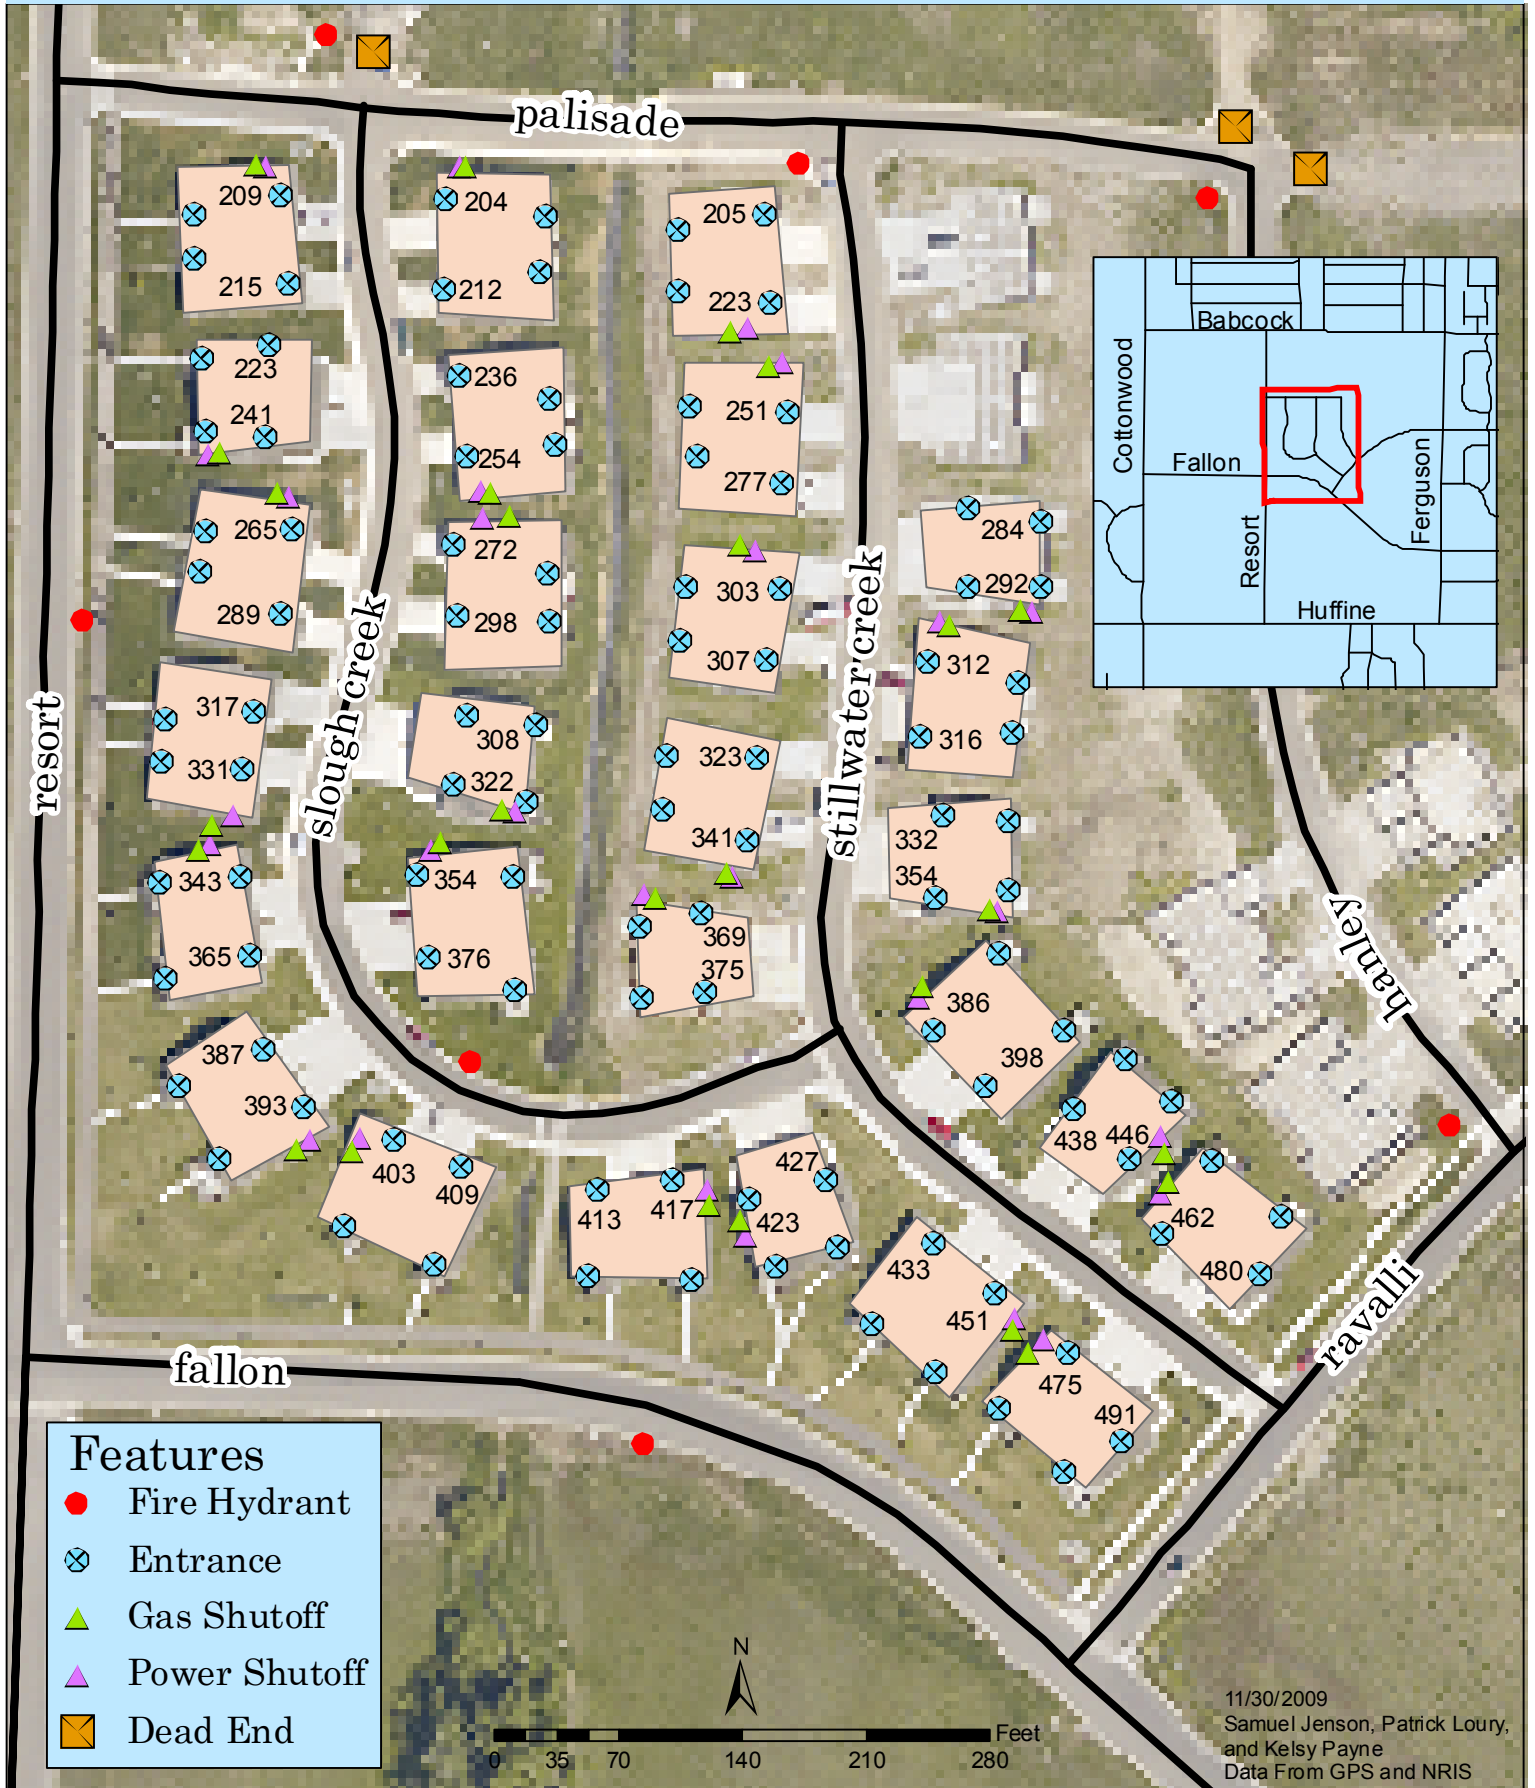

Cottonwood Condos

- Features**
- Fire Hydrant
 - ⊗ Entrance
 - ▲ Gas Shutoff
 - ▲ Power Shutoff
 - ◻ Dead End

11/30/2009
 Samuel Jenson, Patrick Loury,
 and Kelsy Payne
 Data From GPS and NRIS