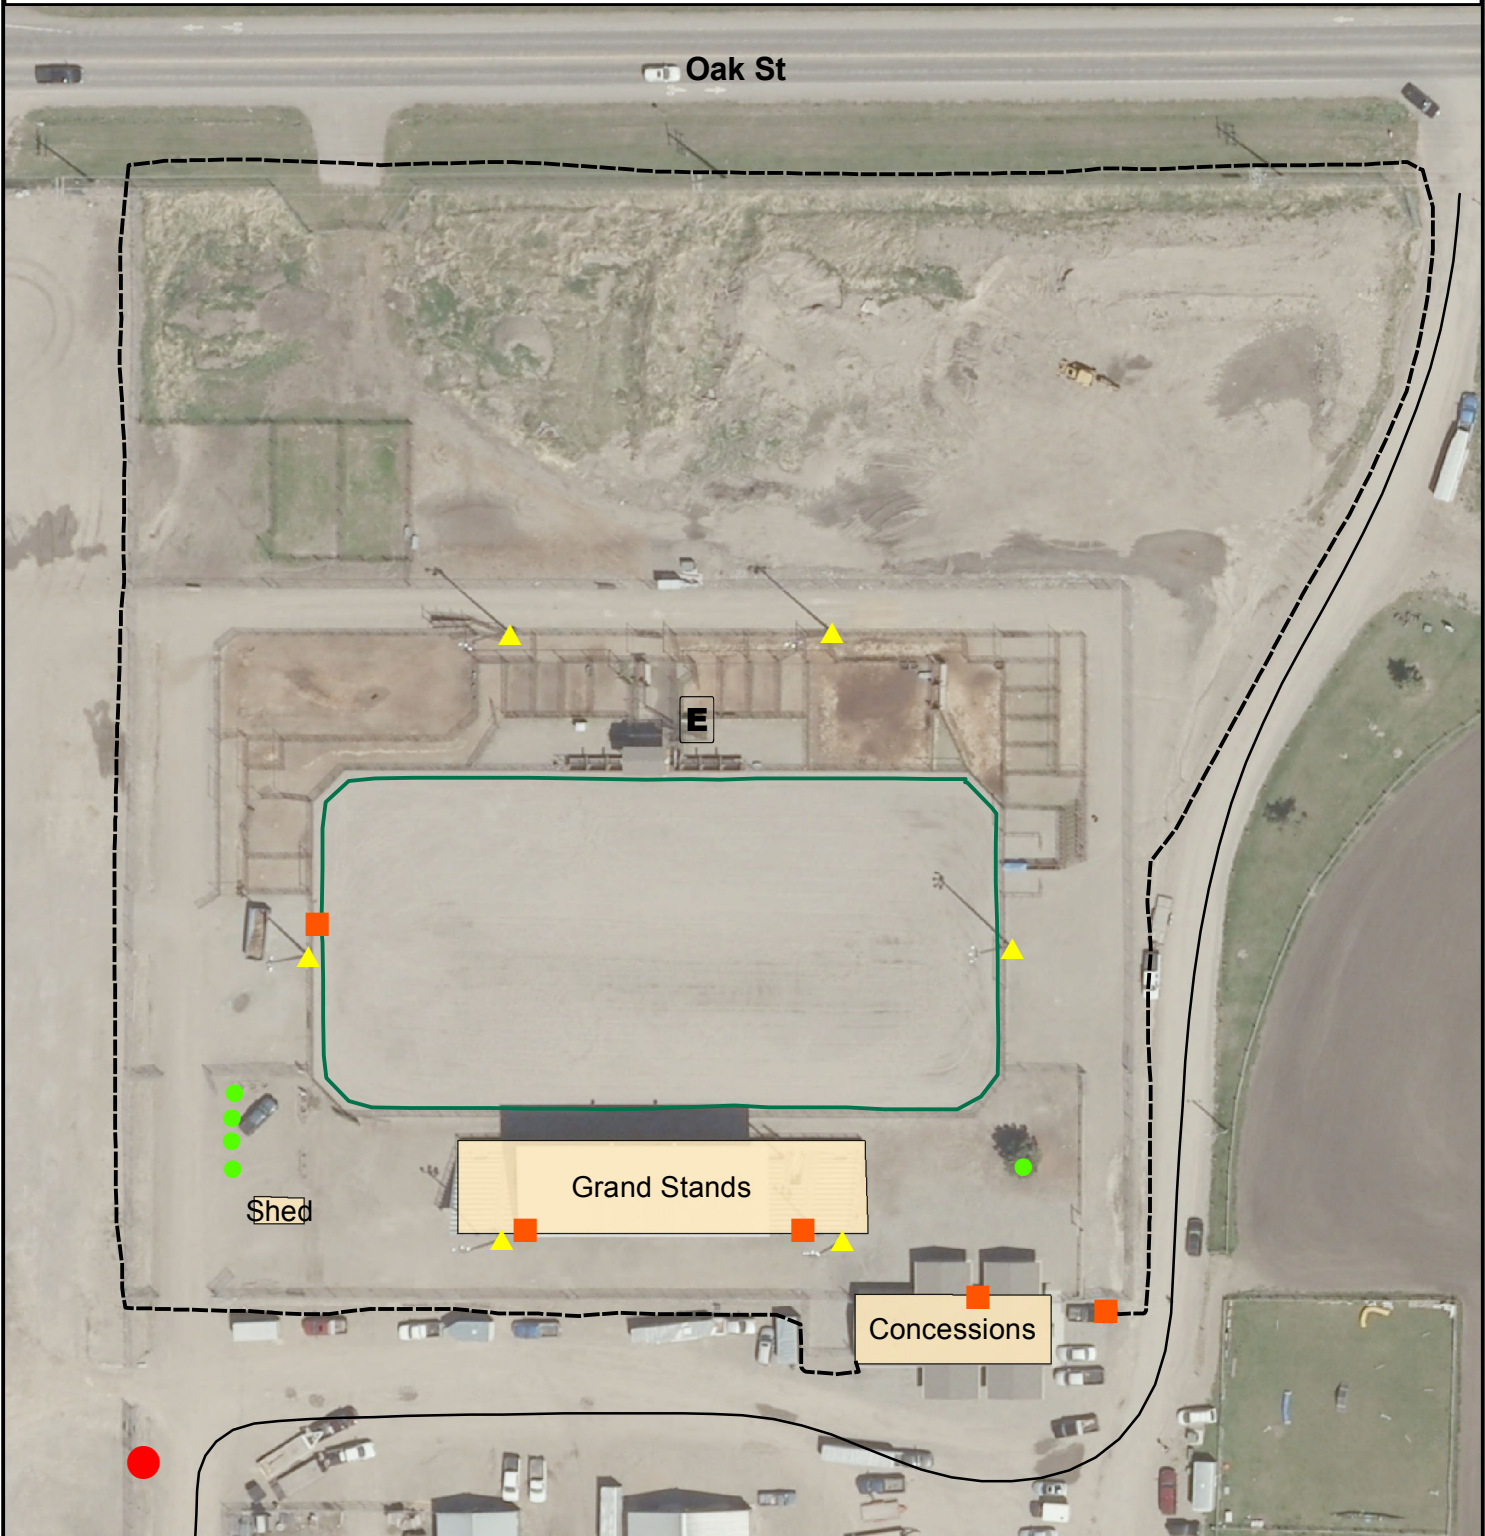

Gallatin County Fairgrounds, Bozeman, MT

Legend

- Tree
- Fire hydrant
- Fence
- E Power Shutoff
- Entrance
- ▭ Buildings
- ▲ Floodlight
- Arena Fence
- Access Road

0 45 90 180 Feet

Authors: Katelyn Lavender,
 Anna Peterson
 Date: 11/23/2014
 Aerial Photo: Diana Cooksey
 Data: Katelyn Lavender, Anna Peterson