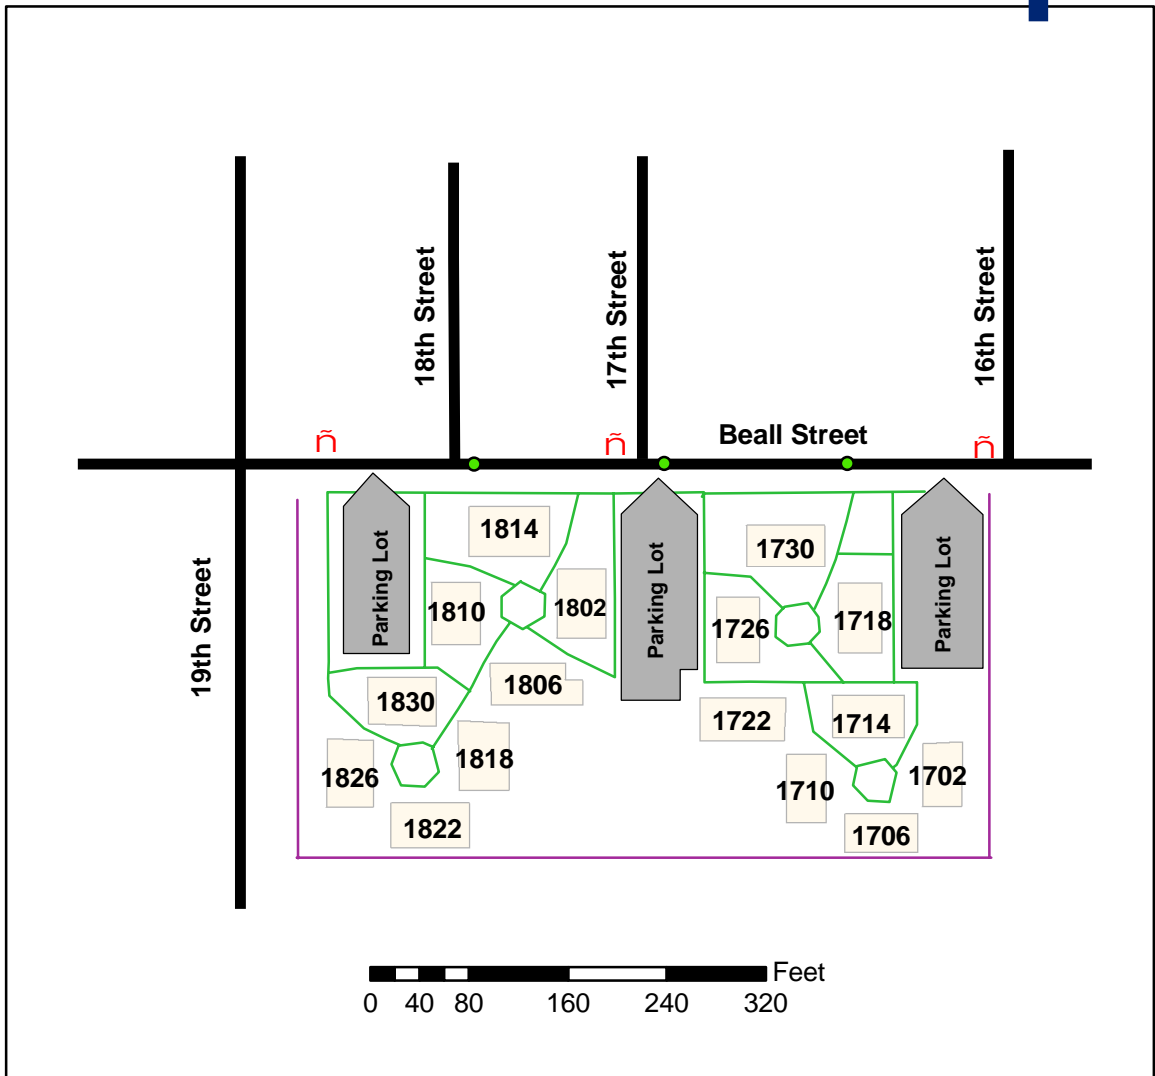

# Gallatin Manor Apartments 1806 W. Beall

LRES 357 Gallatin Manor Mapping Group  
Brant Birkeland, Allison Ross & Jennifer Watts  
12/1/2004

## Features

-  Sewer Manhole Cover
-  Fire Hydrant
-  Parking Lot
-  Fences
-  Sidewalks
-  Road
-  Apartment Buildings