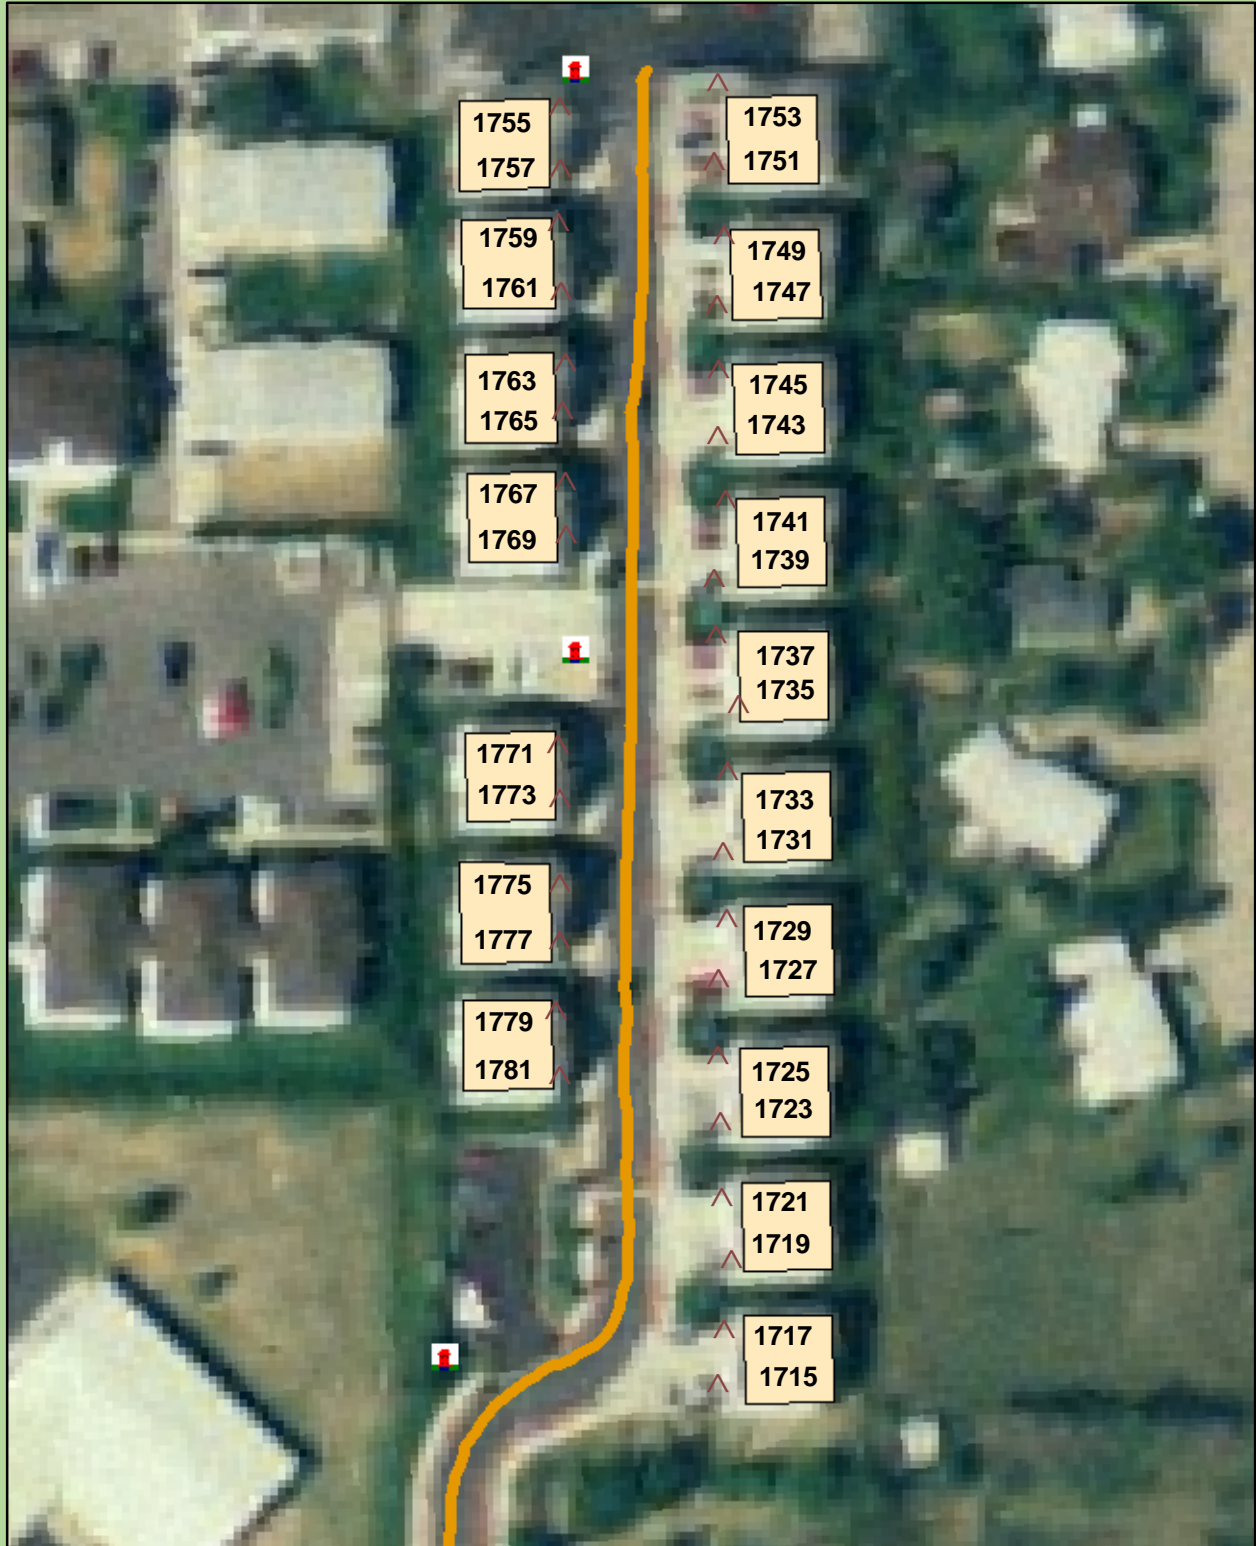

Hawk's Ridge Condominiums

Neighborhood Features

-  Entrance
-  Road
-  Fire Hydrant
-  Building

0 50 100 200 Feet

Mapped by: J. Lee Okeson

March 2008

Data Source:

Montana Natural Resource Information System