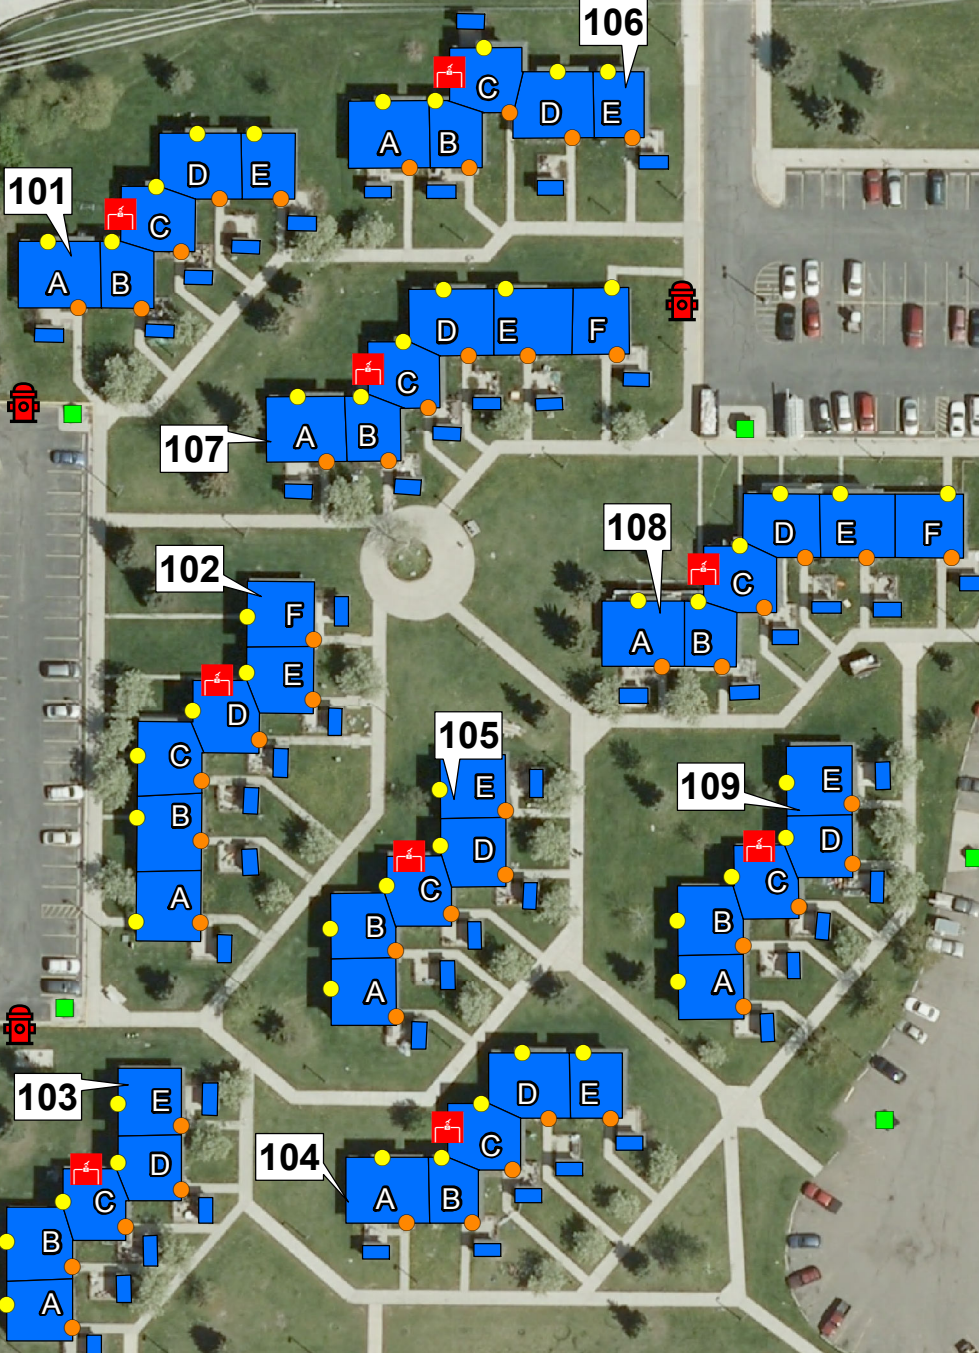

E-911: McIntosh Court

College St.

19th Ave.

Legend

- Gas/Power Shutoff
- Dumpster
- Fire Hydrant

Entrance

- Front
- Rear