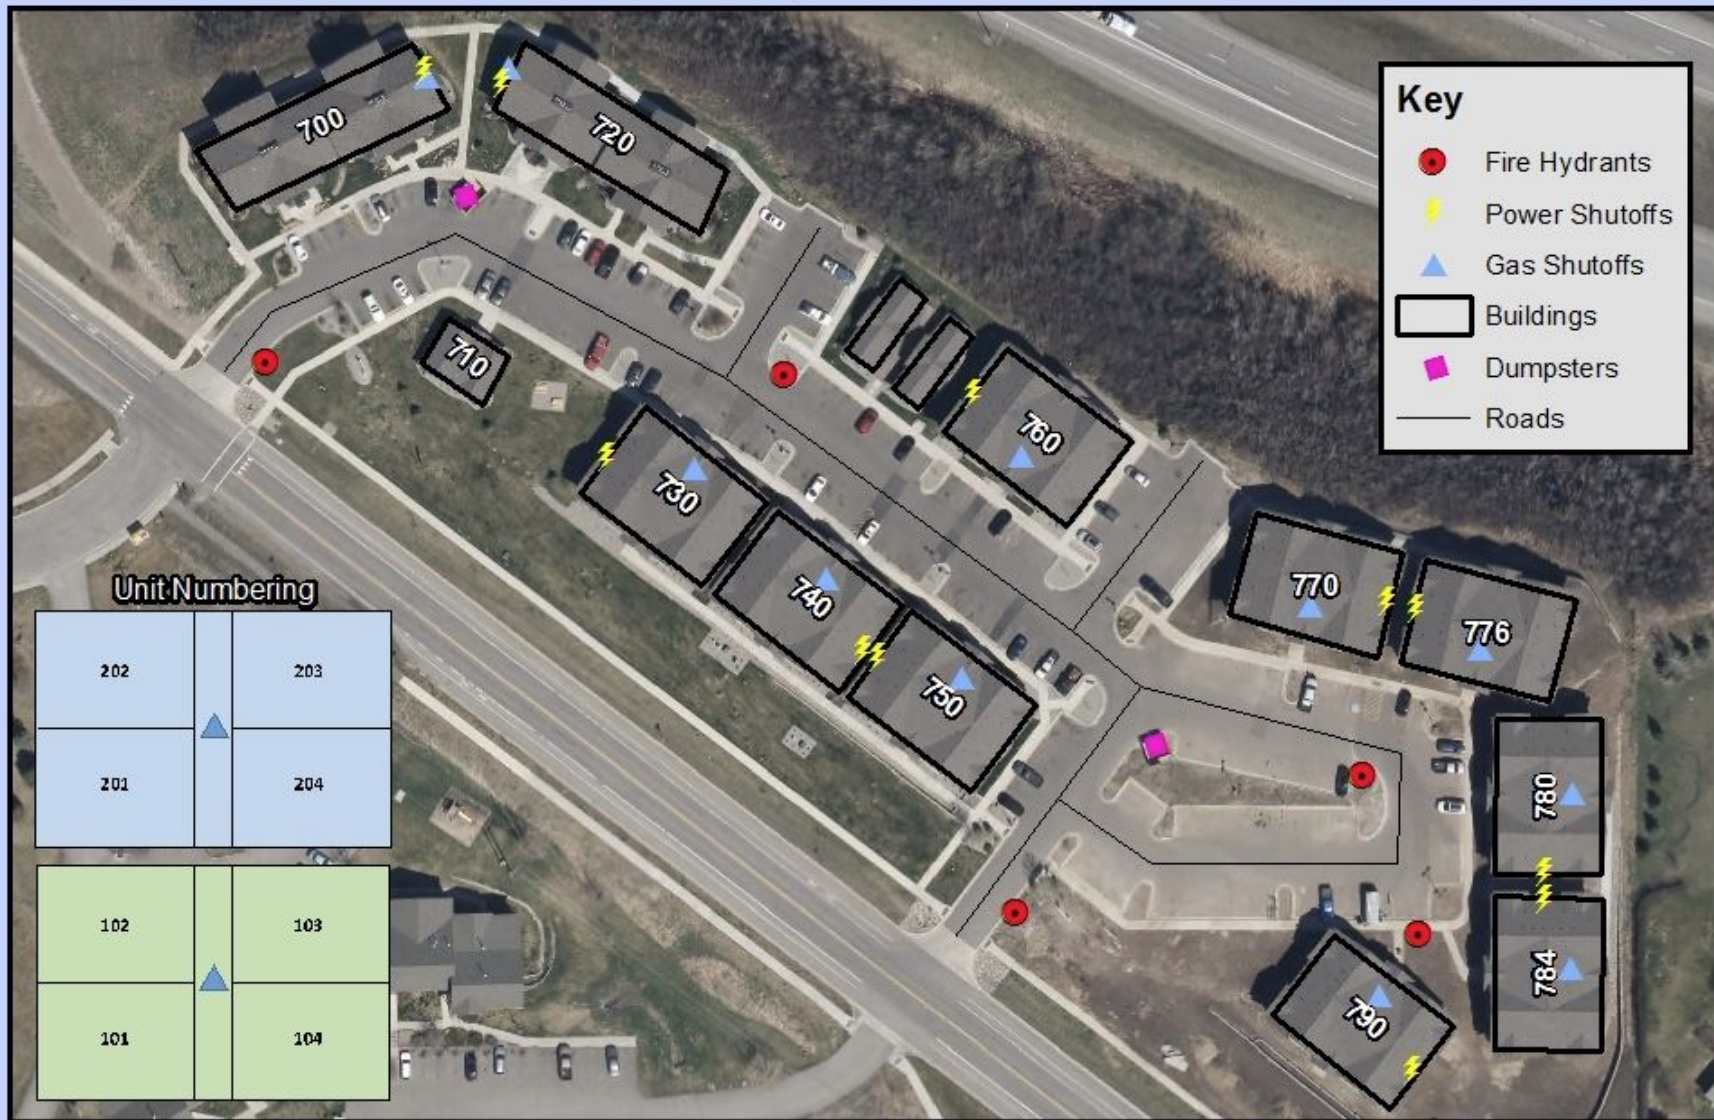

Saddleview Apartment Complex

Kory Graafstra, Stephen Bertsch, Taylor Spiegelberg
 Bozeman GIS: Jon Henderson
 Data: Collected via GPS with Laser Rangefinder 10/18/2015,
 Aerial Imagery from NRIS
 11/28/2015