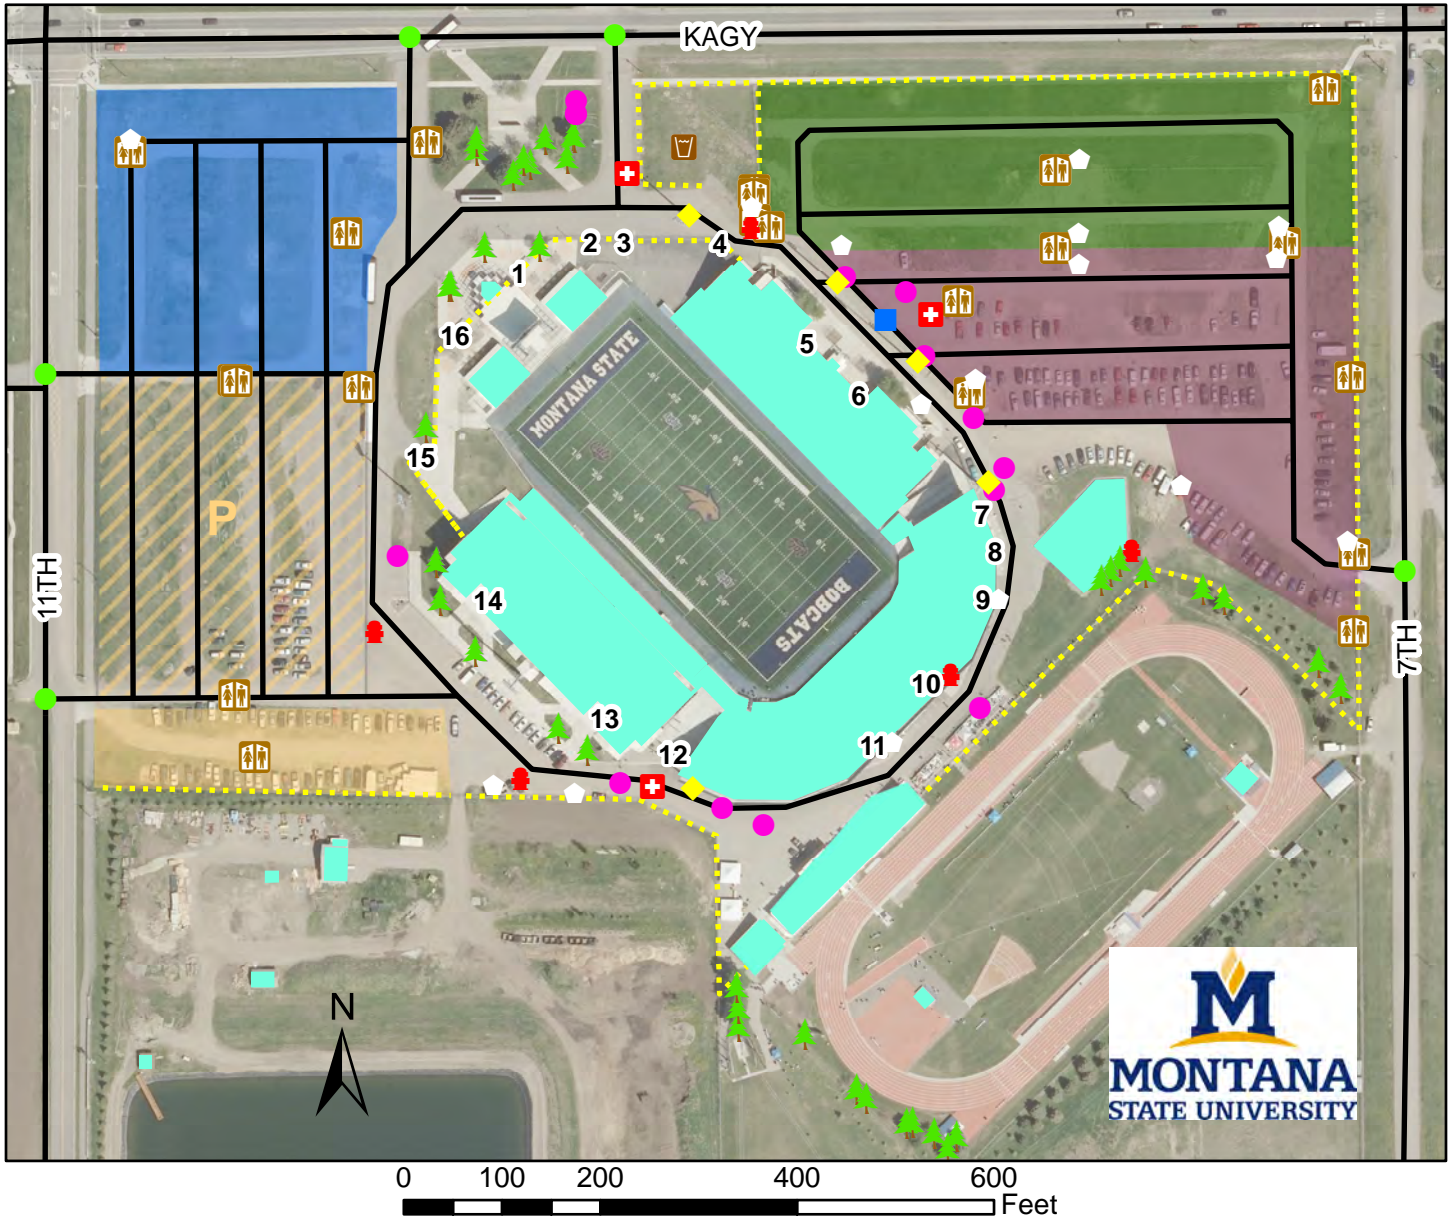

Bobcat Stadium: Montana State University

	Tailgate Area		Police		Fire Hydrant		Entrance
	Stadium Gate		AMR		Building		Parking
	Light Post		Trees		Outhouse		Fence
	Manhole		Dumpster		Alcohol Tent		Road

GPS Data Collectors:

Ethan Schreuder
 Gabe Hodge
 Bridget Hicks
 Michael Hutchins
 Danielle Martin
 Sam Ollar
 Tom Roeder
 Sam Tittle

Data Source:
 City of Bozeman (Aerial Photo)
 Montana State University

18 November 2013

Cooperators: