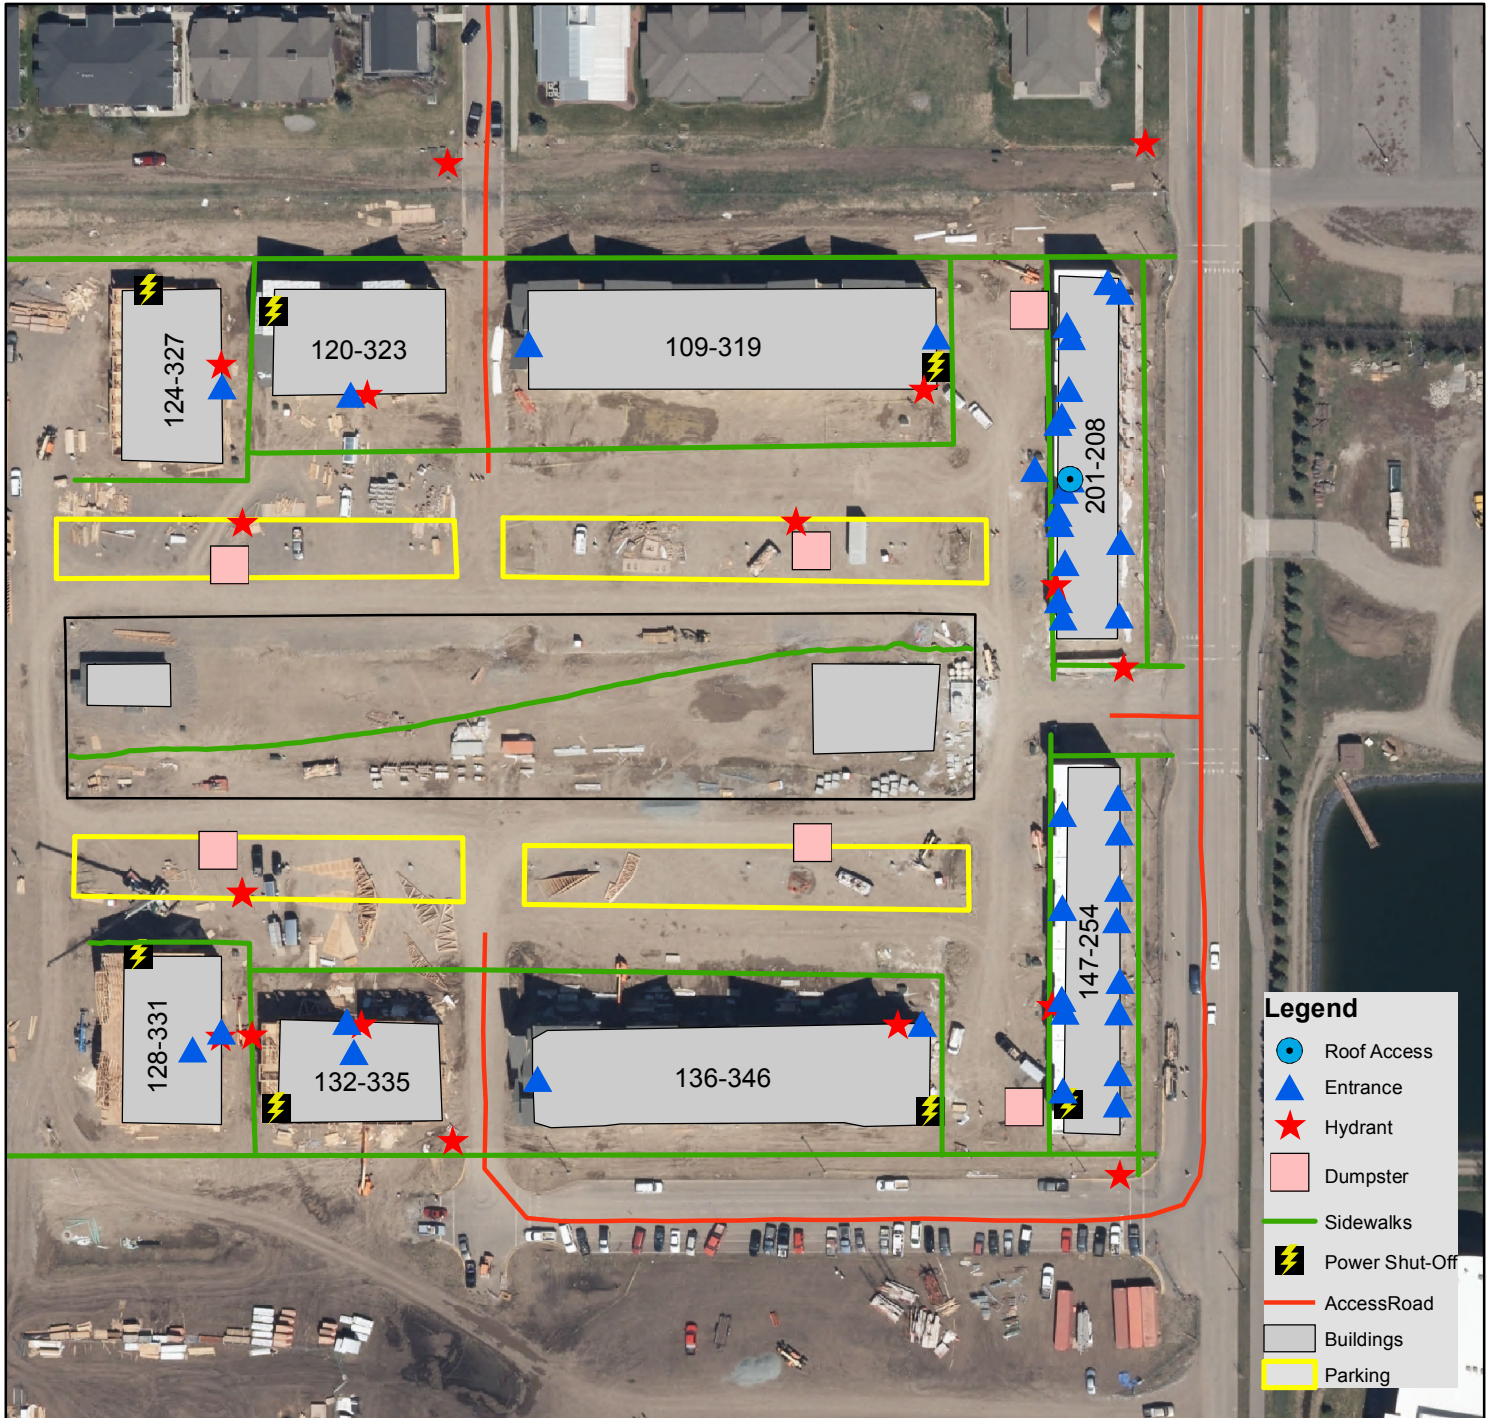

Stadium View Apartments Accessibility

Zach Scheunemann, Wesley Martin, Alex Parijanlar
 Stadium View Apartment Complex
 City of Bozeman GIS Department
 City of Bozeman Fire Department
 Montana State University